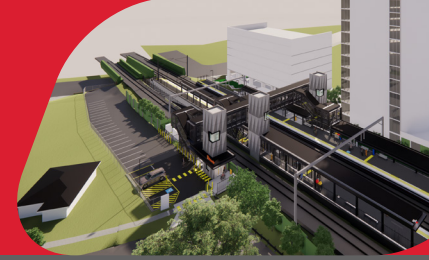

Buranda station accessibility upgrade

PROJECT UPDATE – SEPTEMBER 2024

The Buranda station accessibility upgrade is part of the Queensland Government's ongoing investment to upgrade stations to make them accessible for everyone.

About the project

Buranda station is being upgraded to make it more accessible, and easier for customers and the community to travel on our network.

The new, modern station will help people in wheelchairs, parents with prams and those travelling with luggage or who are injured, use the station with ease.

Project status

The following works have been carried out recently at Buranda station:

- ongoing installation of in-ground services on the platforms
- ongoing construction of concrete foundation works for the new lifts, footbridge and shelters.