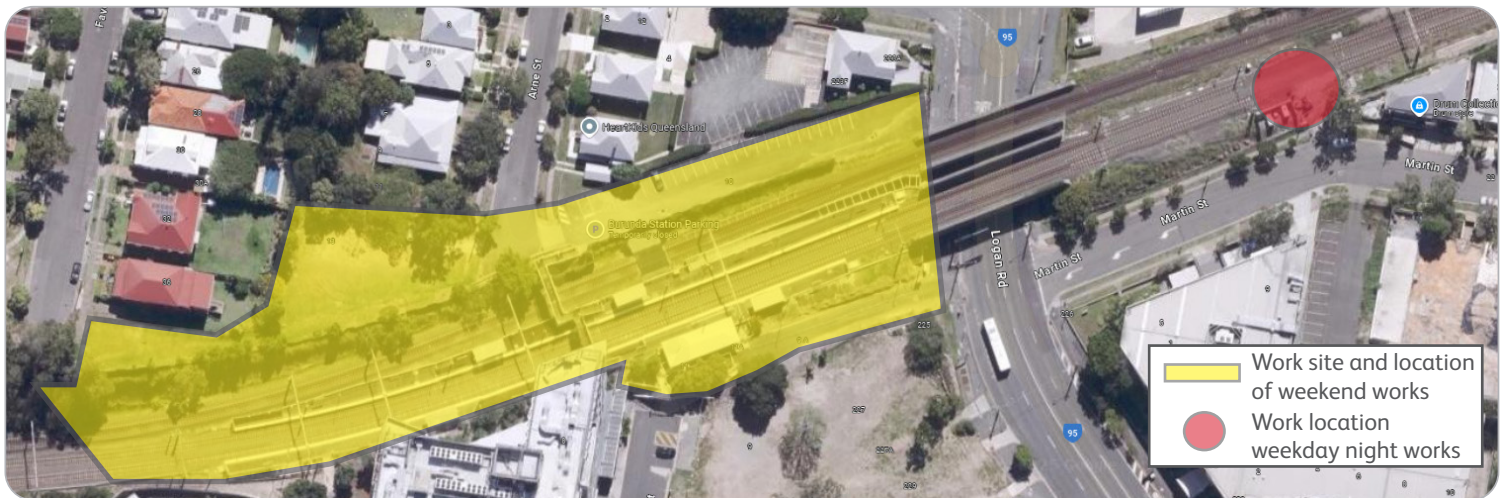

Works notification

Buranda

Why?

Queensland Rail will carry out afterhours works as part of the Buranda station accessibility upgrade.

When?

Works will take place:

- from 6am Saturday 22 to 6pm Sunday 23 February (around the clock) during a planned closure of the line
- from 9pm to 5am the next day, each night on Monday 24 and Tuesday 25 February (two nights)
- from 6am Saturday 1 March to 6pm Sunday 2 March (around the clock) during a planned closure of the line.

Where?

- Weekend works will occur at Buranda station, within the work site precinct.
- Weekday night works will occur along the tracks adjacent to Martin Street, Woolloongabba.

Impacts

Machinery and construction noise