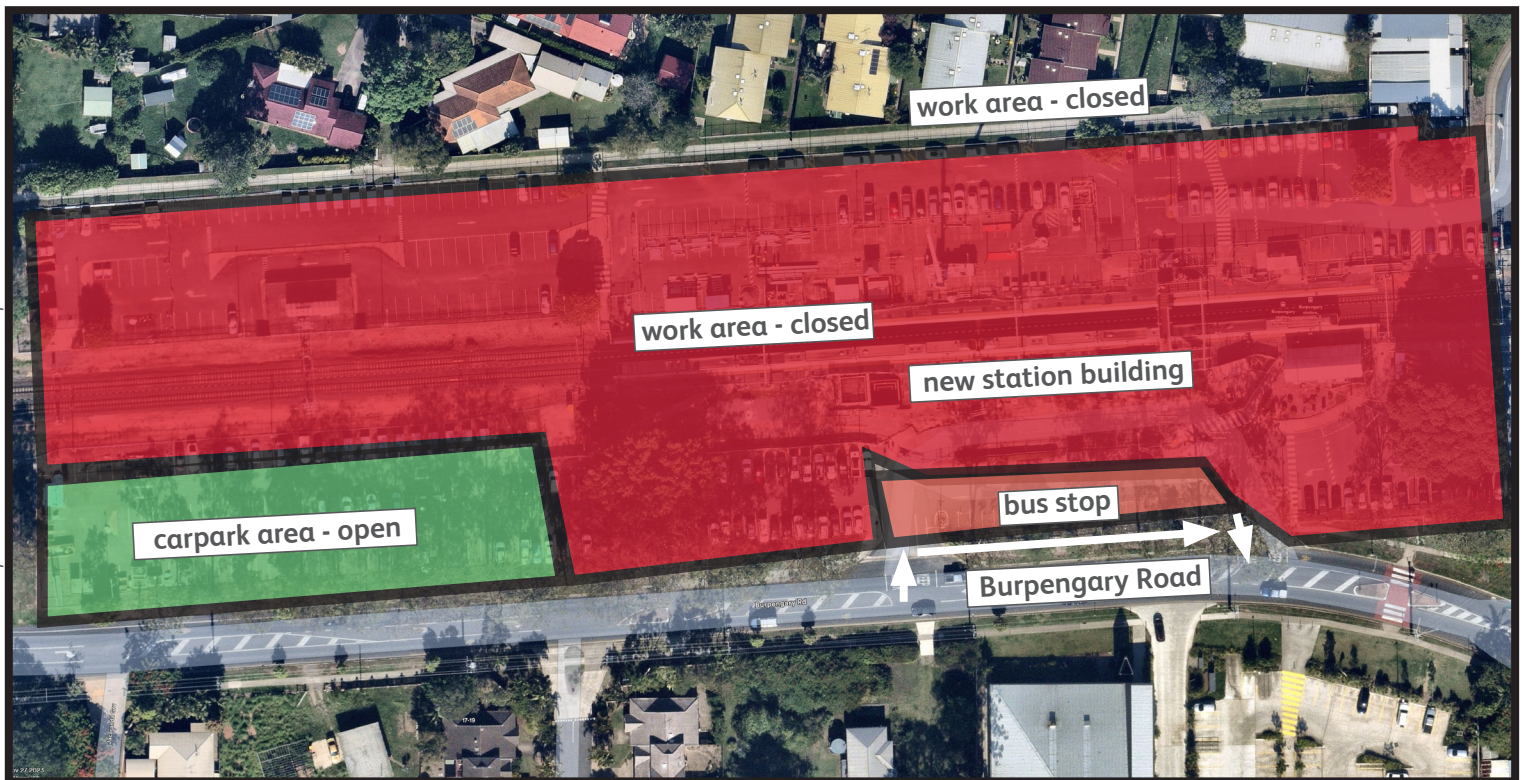

Works Notice

Burpengary

Why?

Queensland Rail is working to complete the accessibility upgrade at Burpengary station. Works during this planned track closure will include platform shelter works, switchboard commissioning, station cleaning and platform wayfinding works.

When?

From 6am to 6pm on Saturday 20 and Sunday 21 July 2024.

Where?

Works will take place in the fenced off works area on both sides of the station (see map).

Impacts

Machinery and construction noises

Extra vehicle movements

Bright lighting

Overnight works

Bus services will run as normal and the carpark will remain open.

Every effort will be made to carry out these works with respect for our valued neighbours. We apologise for any inconvenience and thank you for your patience as we work to improve our network.