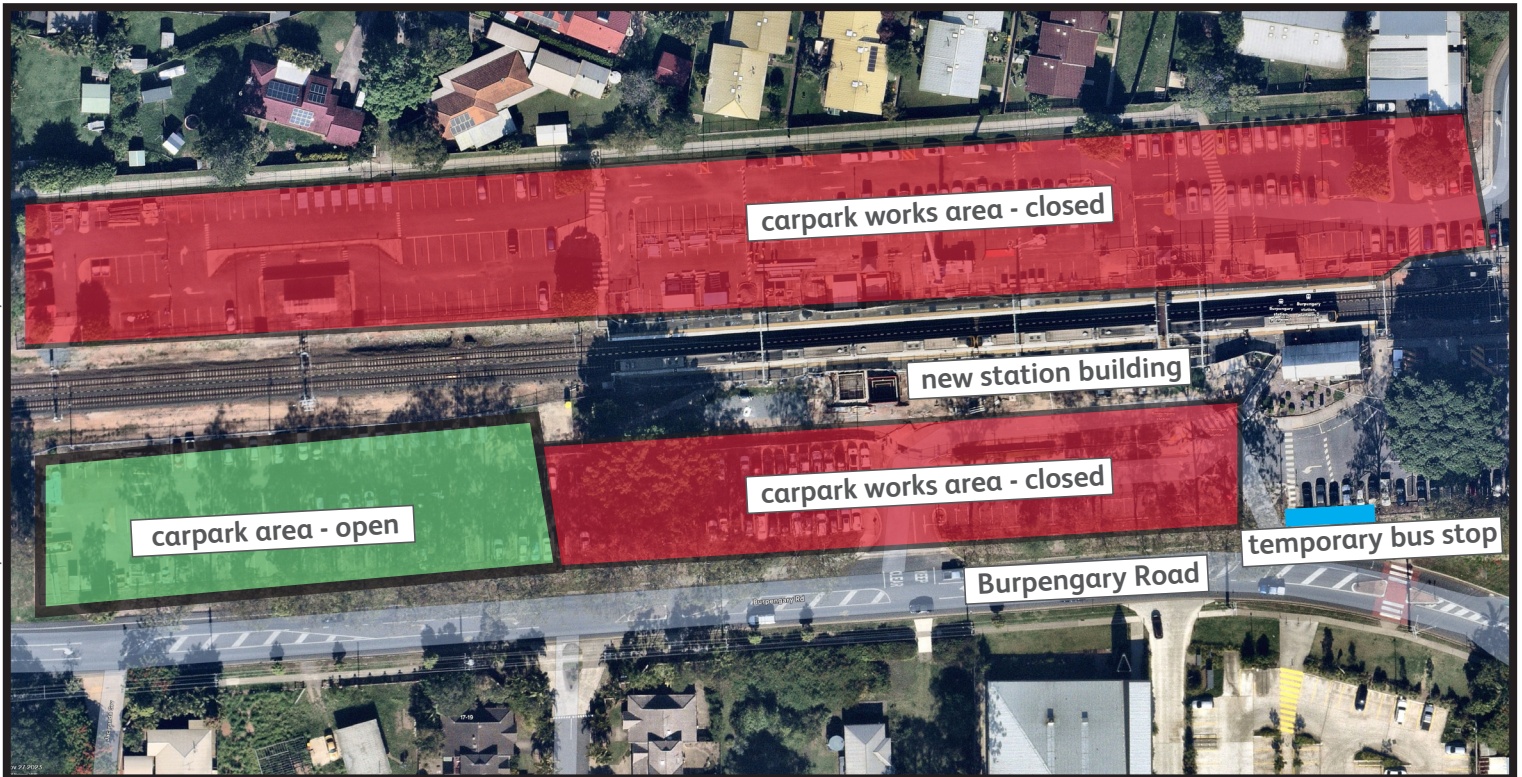

## Burpengary

Why?

Queensland Rail is fast tracking works to complete the accessibility upgrade at Burpengary station. To safely reopen the station as soon as possible, we will work on weekends to complete carpark upgrade works.

When?

From 6am to 6pm on all Saturdays and Sundays from Saturday 3 August 2024 until late September, with mainly Saturday only works in September, weather and construction conditions permitting.

Where?

Works will take place in the carpark areas on both sides of the station (see map).

Impacts

Machinery and construction noises

Extra vehicle movements

Bus stop relocation

Weekend works

Bus services will run as normal and the current carpark will remain open.

Every effort will be made to carry out these works with respect for our valued neighbours. We apologise for any inconvenience and thank you for your patience as we work to improve our network.