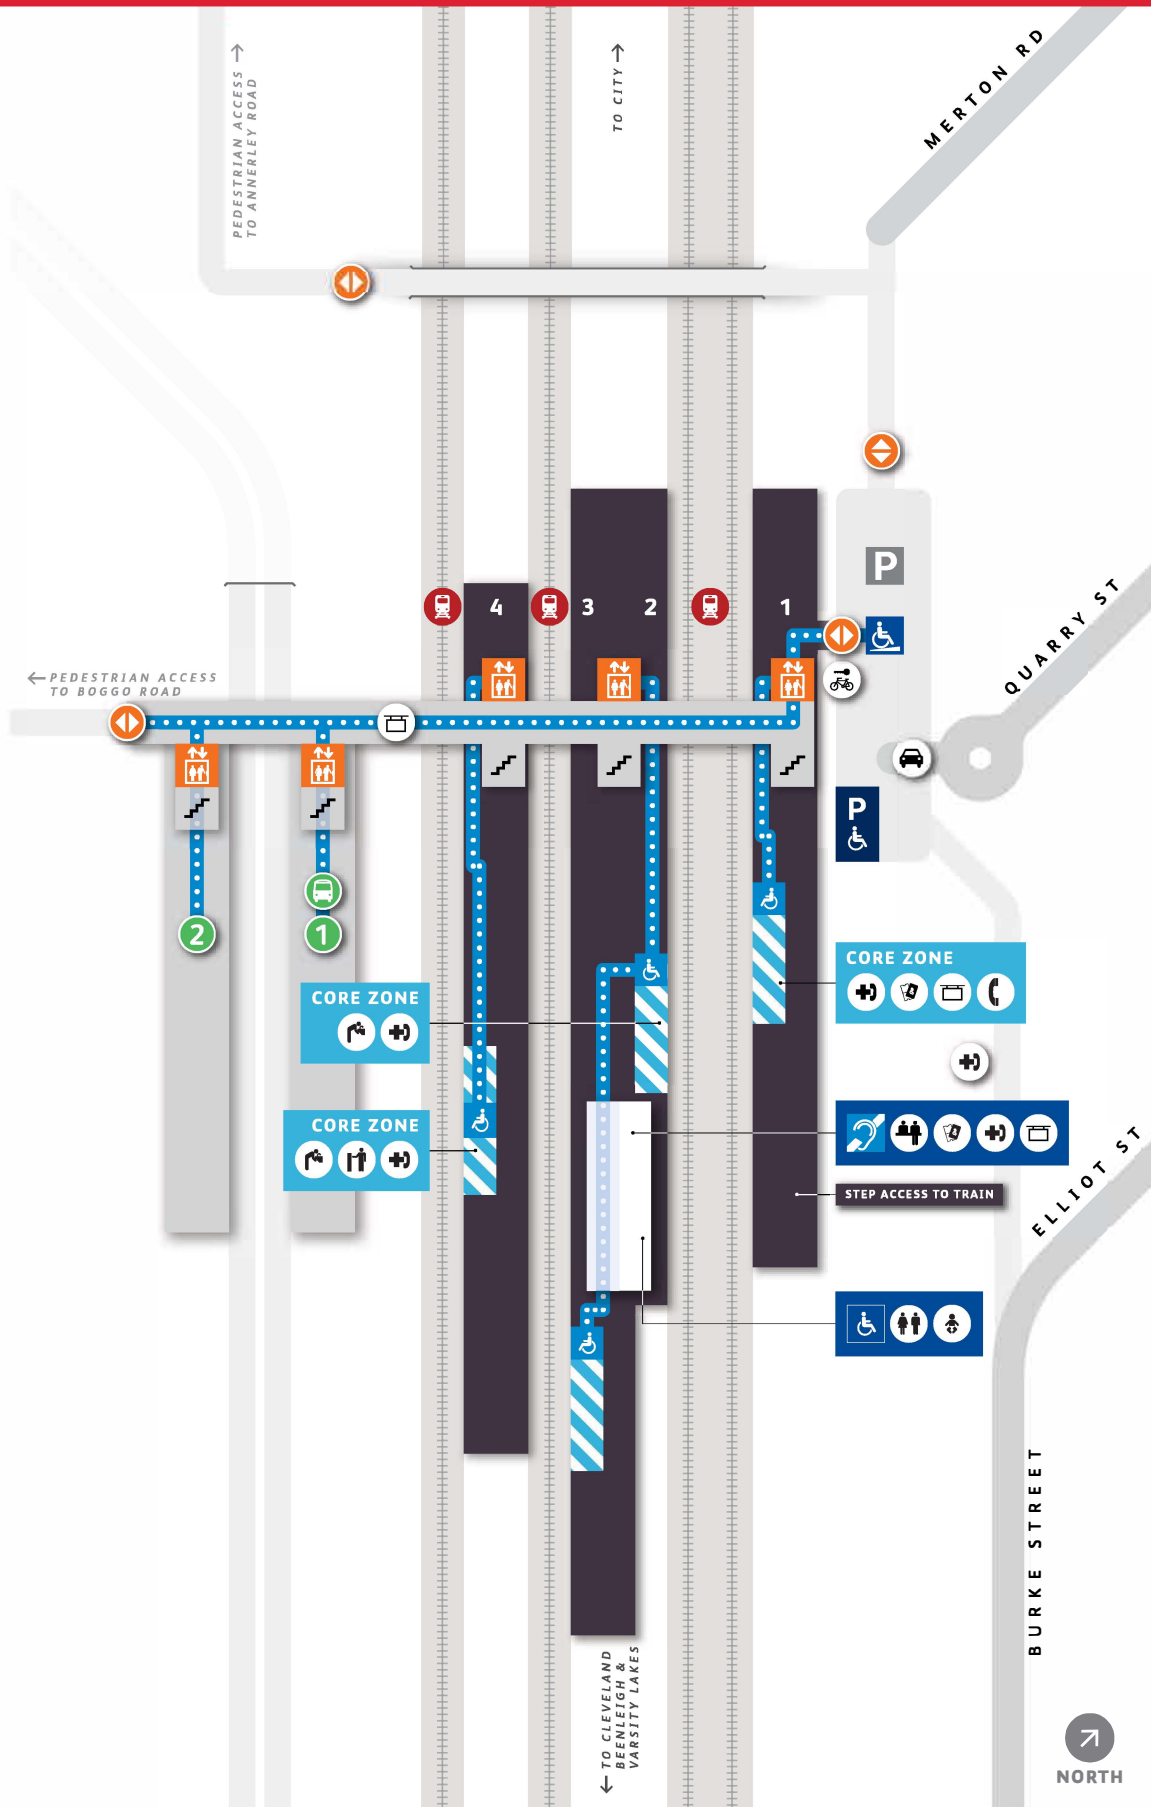

Boggo Rd / Park Rd Station Platform Access Map

CORE ZONE

-  Assisted Boarding Point
-  Help Phone
-  Next Train Information
-  Drinking Fountain
-  Tickets/ Fares
-  Customer Information Screen
-  Payphone

STATION FEATURES

-  Hearing Loop
-  Entry
-  Accessible Parking
-  Accessible Path of Travel
-  Accessible Ramp
-  Parking
-  Lift
-  Stairs
-  Customer Service Window
-  Customer Information Screen
-  Accessible Toilets
-  Toilets
-  Baby Change
-  Bike Lockers
-  Vehicular Entry
-  Bus Interchange

OTHER FEATURES

- Shelter
- Priority Seating
- Tactile Ground Indicators

Design features of toilet and carparking facilities can vary between stations.