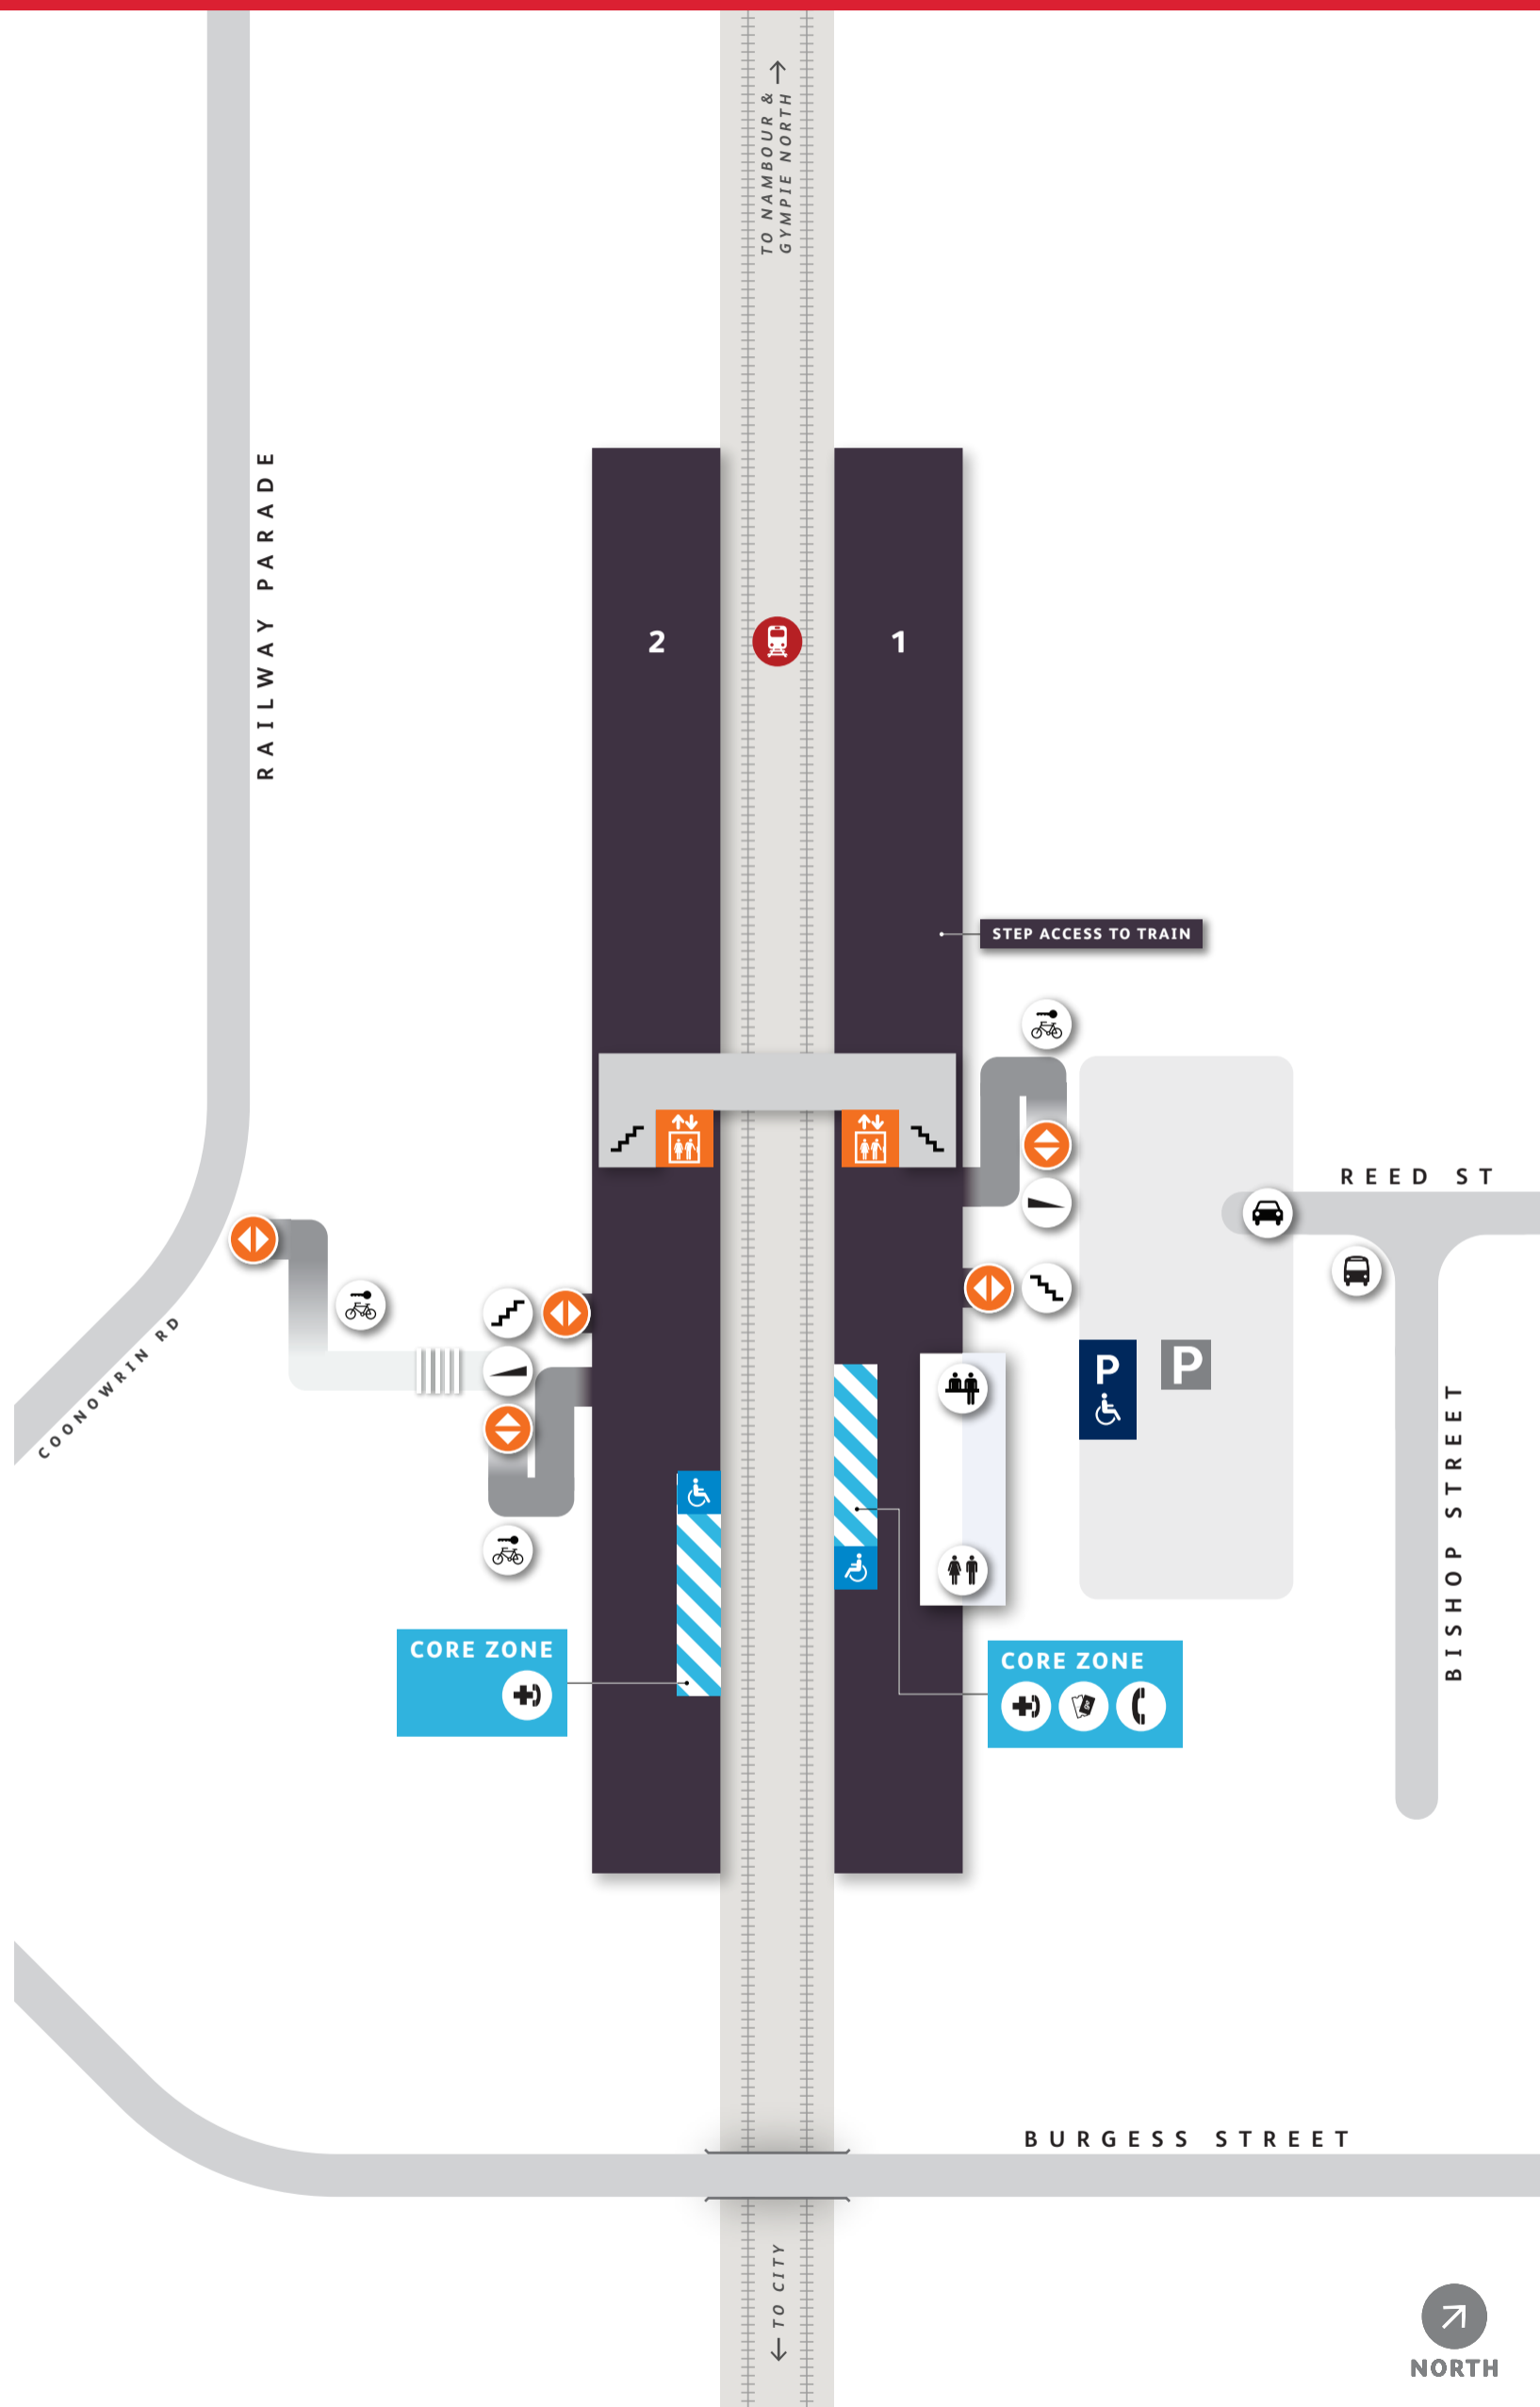

Glasshouse Mountains Station Platform Access Map

CORE ZONE

- Assisted Boarding Point
- Help Phone
- Tickets/ Fares
- Payphone

STATION FEATURES

- Entry
- Accessible Parking
- Parking
- Steep Ramp
- Lift
- Stairs
- Customer Service Window
- Toilets
- Bike Lockers
- Vehicular Entry
- Bus Stop

OTHER FEATURES

- Shelter
- Priority Seating
- Bike Rack
- Tactile Ground Indicators

Design features of toilet and carparking facilities can vary between stations.