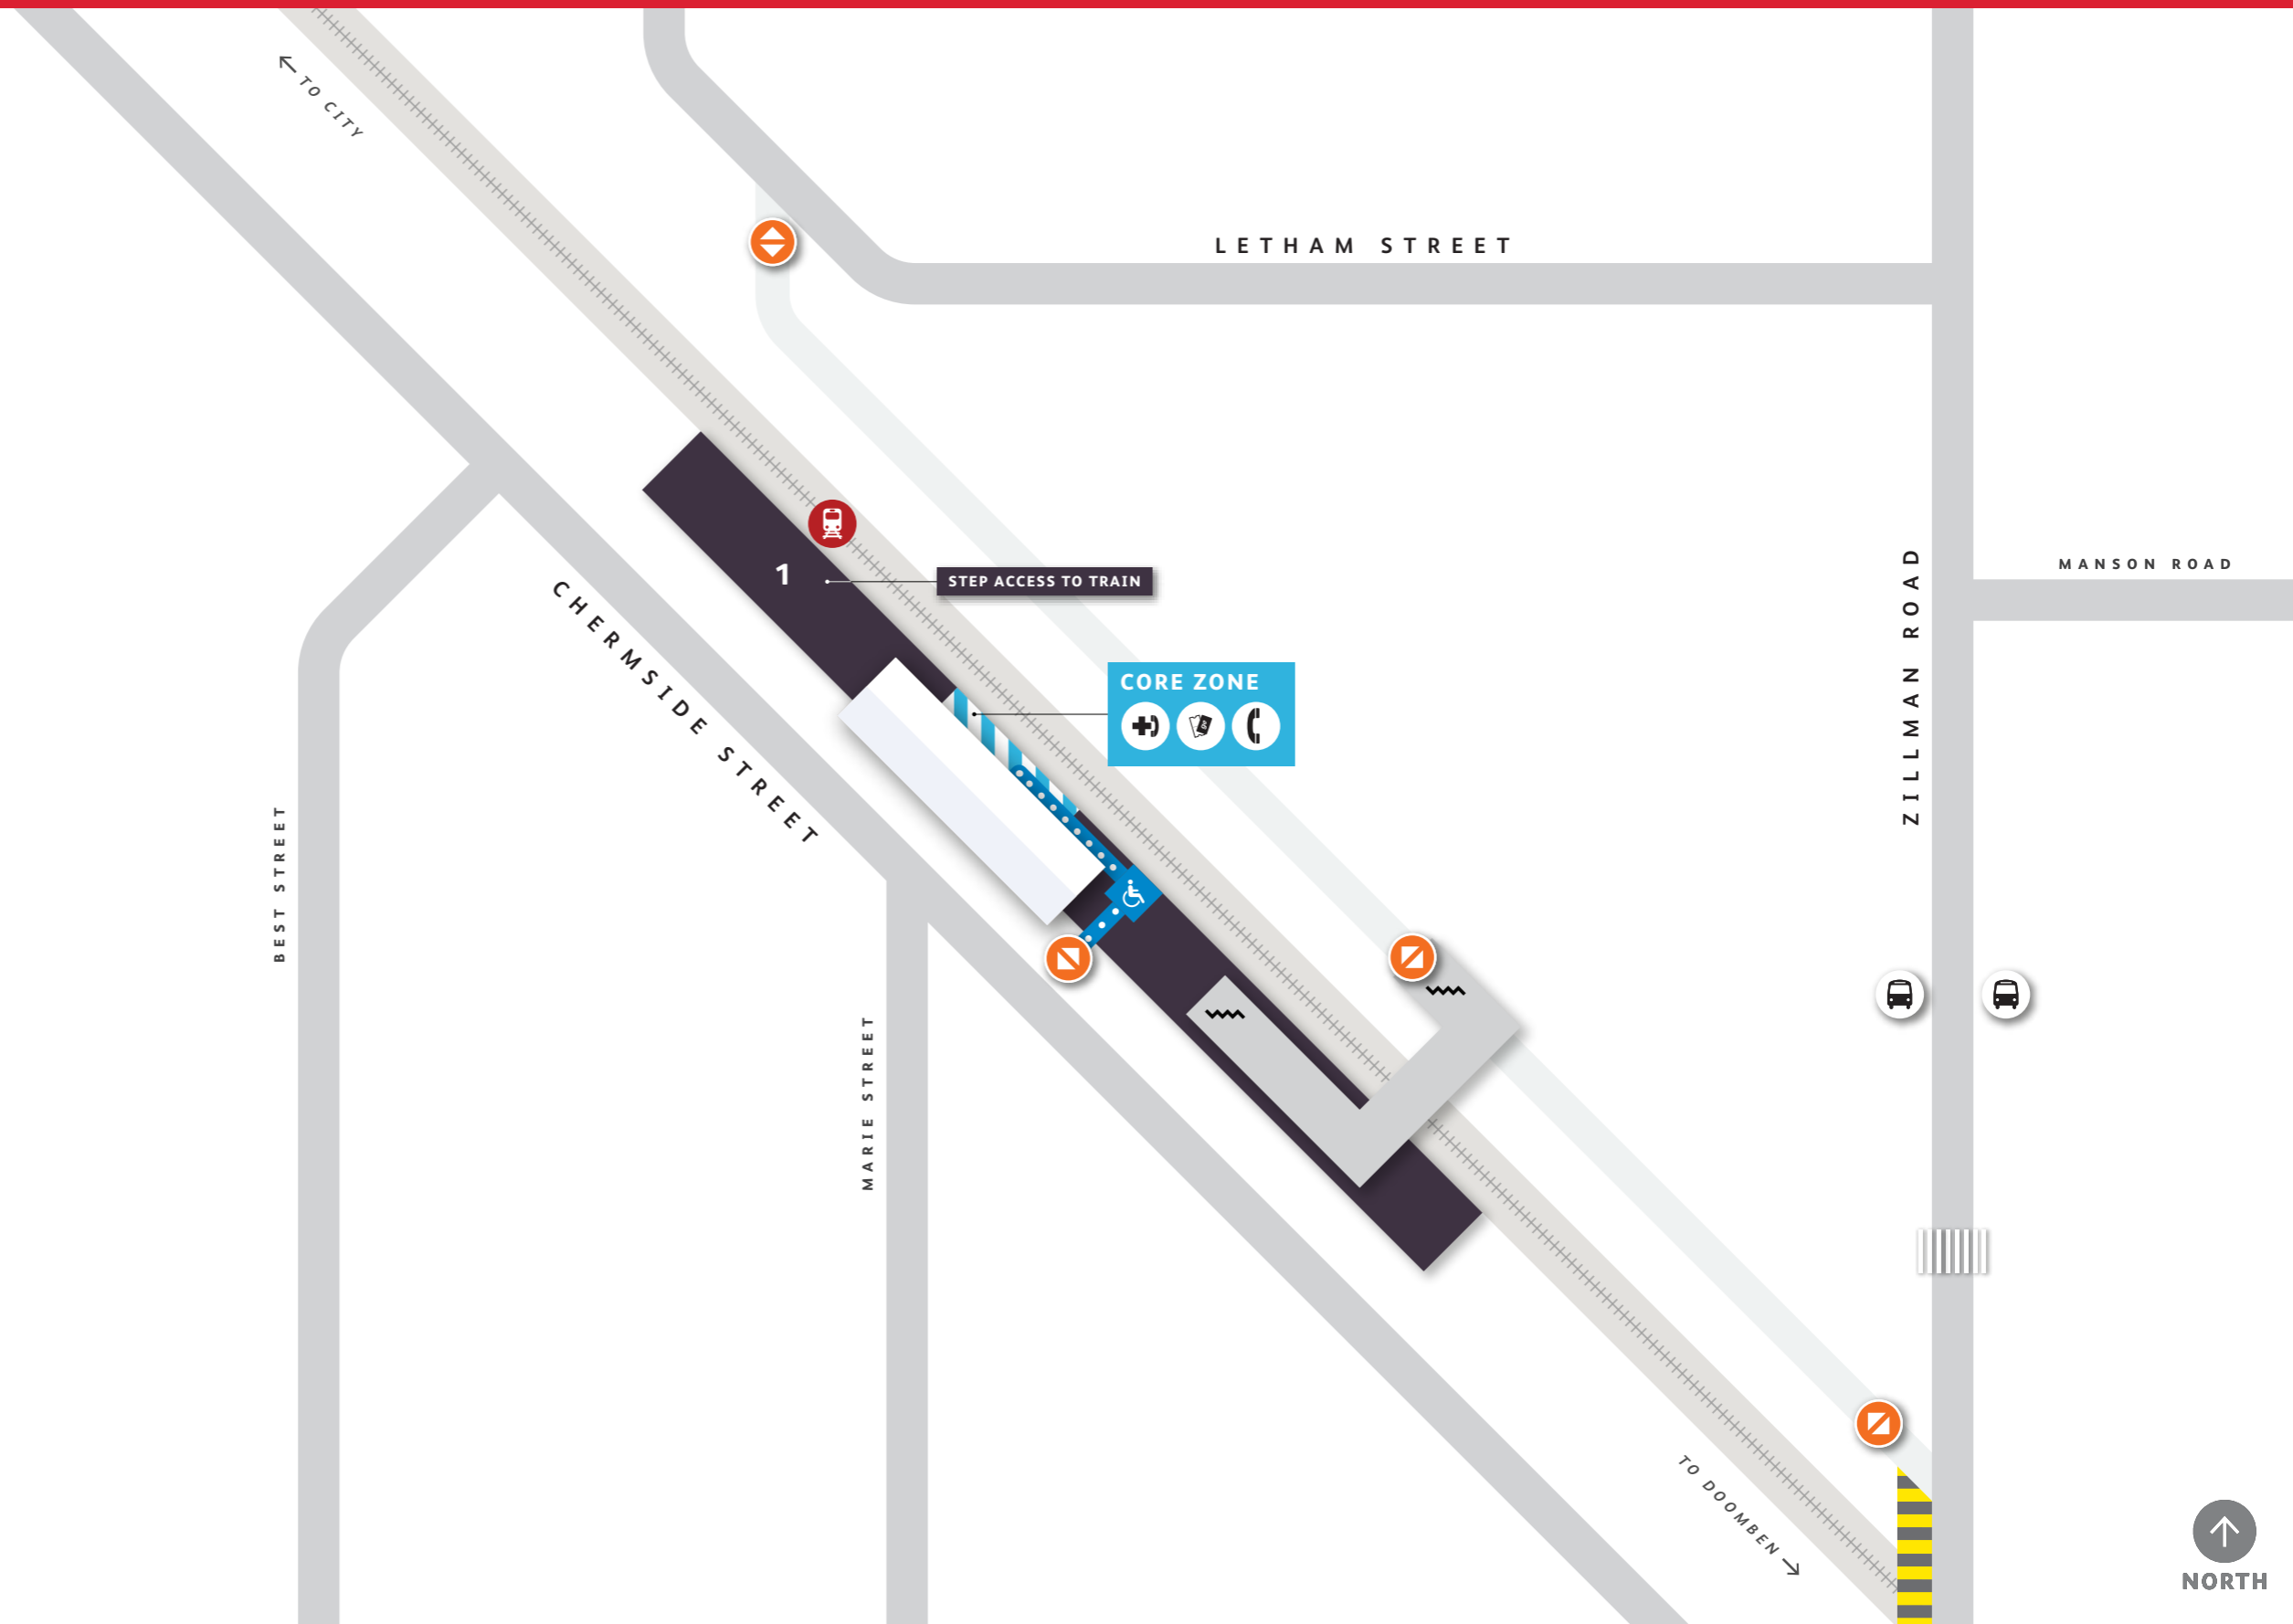

# Hendra Station Platform Access Map

## CORE ZONE

- Help Phone
- Tickets/ Fares
- Payphone

## STATION FEATURES

- Assisted Boarding Point
- Entry
- Accessible Path of Travel
- Stairs
- Bus Stop

## OTHER FEATURES

- Level Crossing
- Shelter
- Bike Rack
- Tactile Ground Indicators

Design features of toilet and carparking facilities can vary between stations.