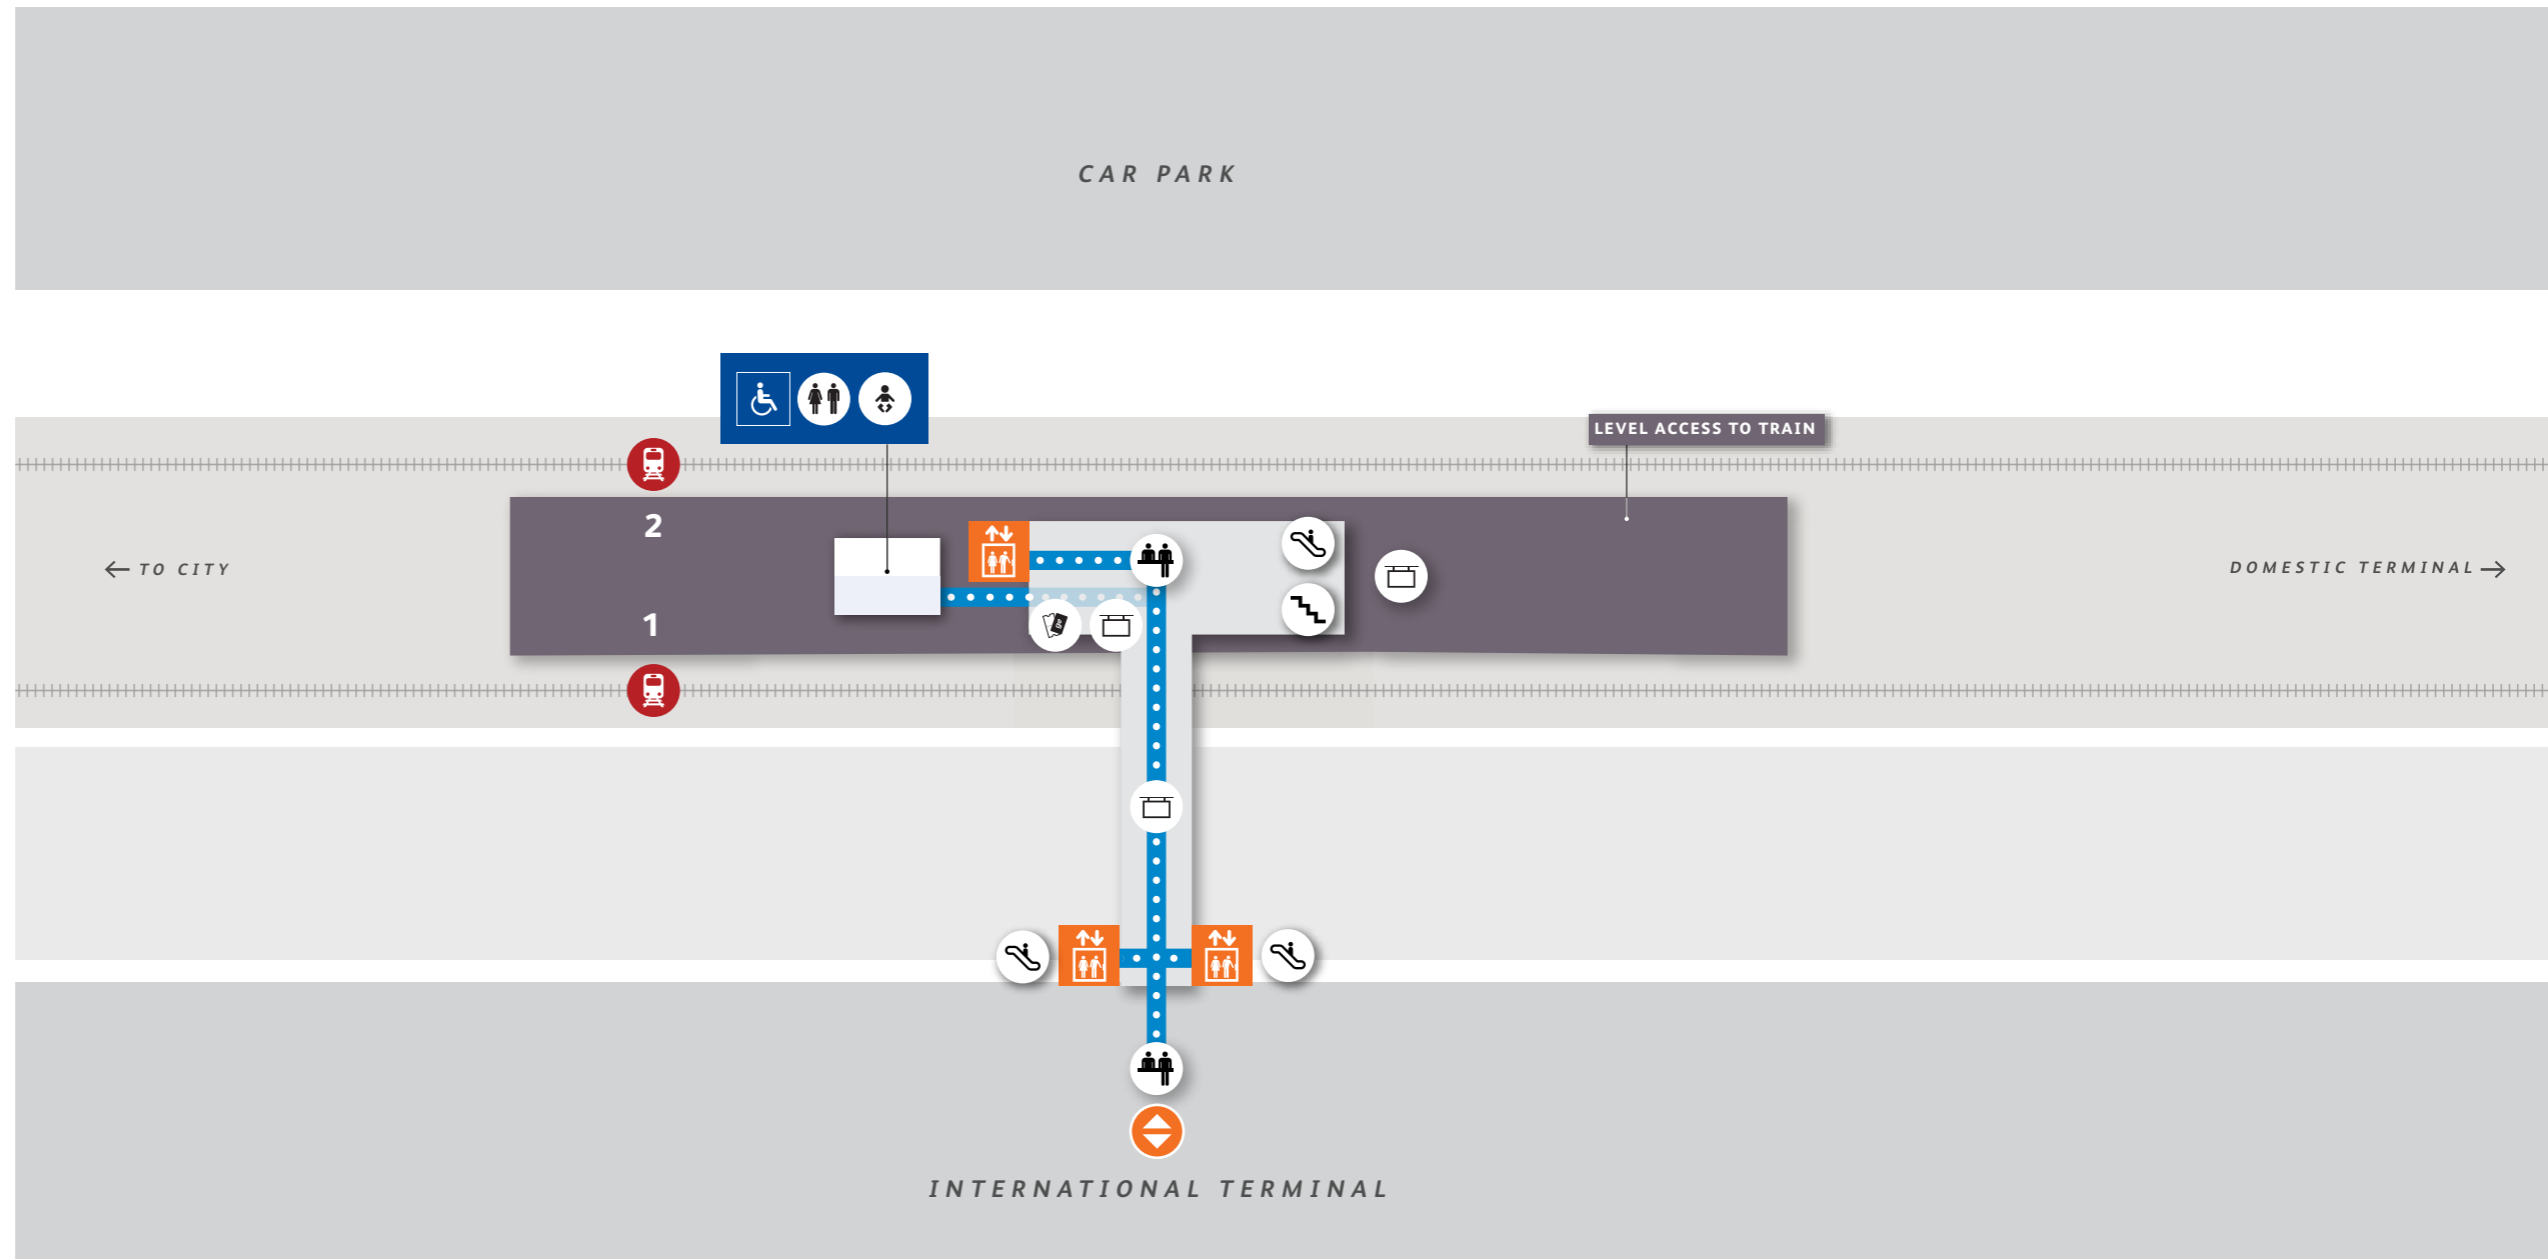

International Airport Station Platform Access Map

STATION FEATURES

- Entry
- Accessible Path of Travel
- Lift
- Stairs
- Escalator
- Tickets/ Fares
- Customer Service Window
- Customer Information Screen
- Accessible Toilets
- Toilets
- Baby Change

OTHER FEATURES

- Shelter
- Priority Seating
- Tactile Ground Indicators

NORTH

Design features of toilet and carparking facilities can vary between stations.