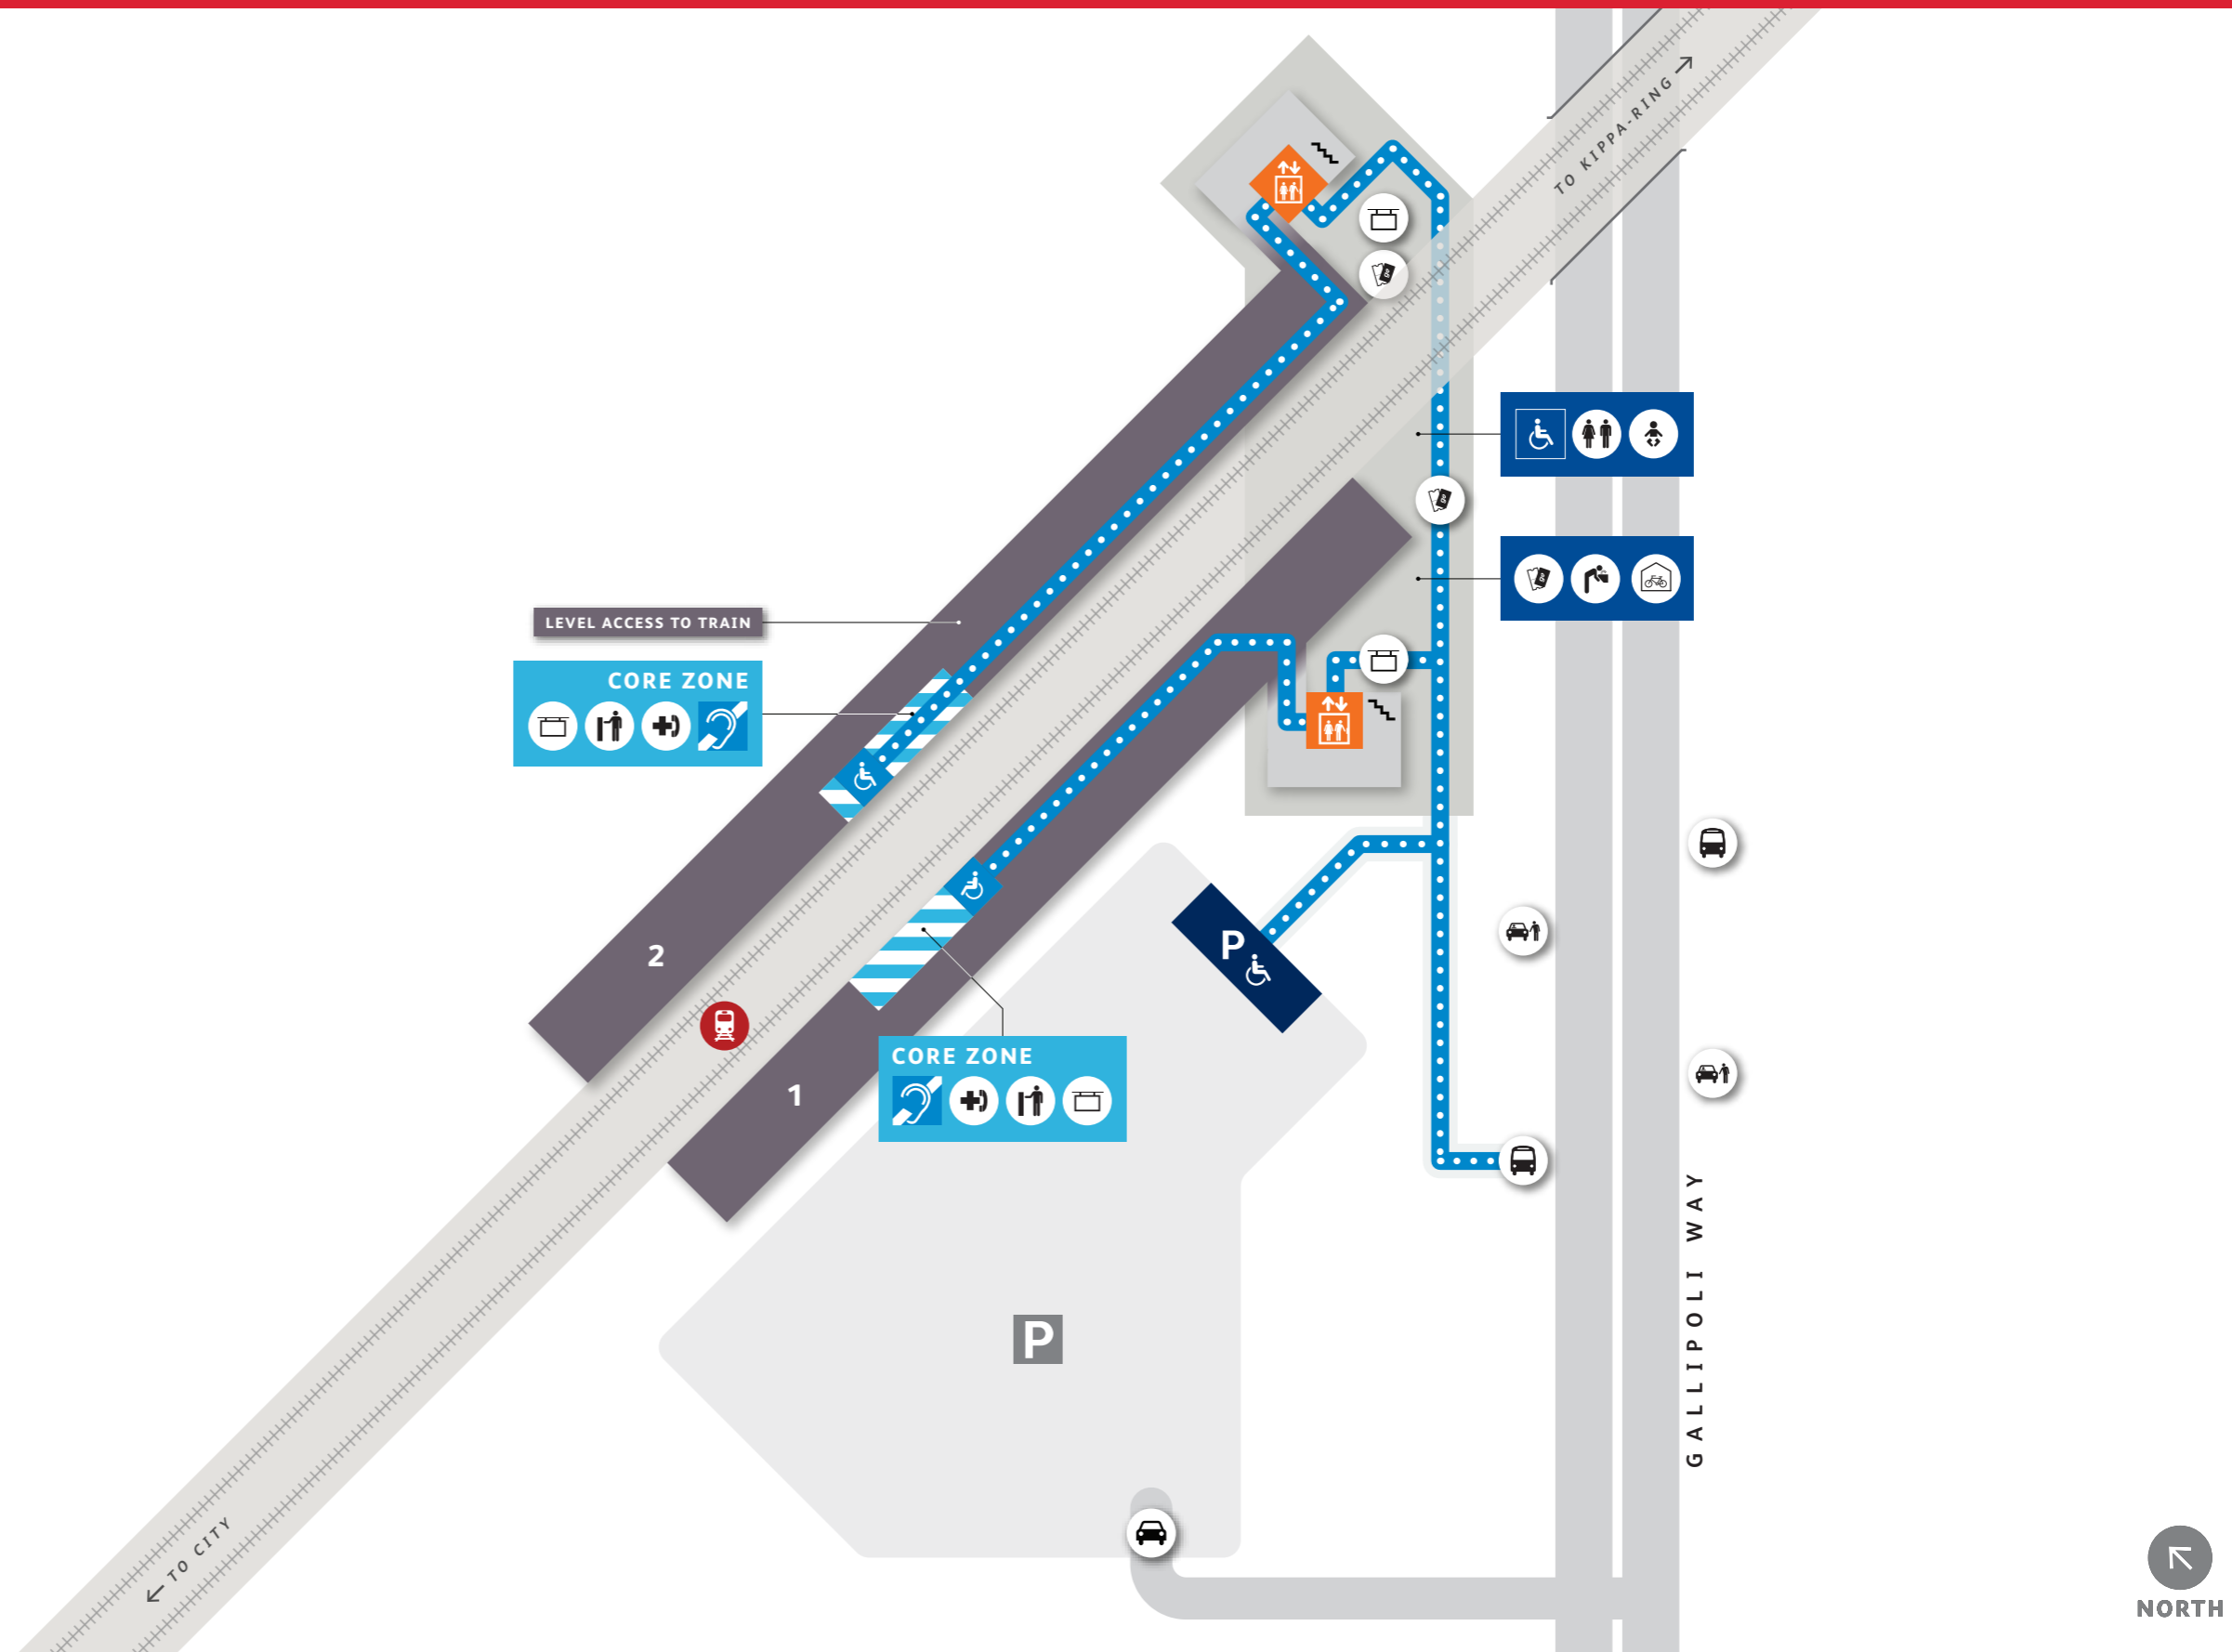

Kallangur Station Platform Access Map

CORE ZONE

- Assisted Boarding Point
- Hearing Loop
- Help Phone
- Next Train Information
- Customer Information Screen

STATION FEATURES

- Entry
- Accessible Parking
- Accessible Path of Travel
- Parking
- Lift
- Stairs
- Drinking Fountain
- Tickets/ Fares
- Accessible Toilets
- Toilets
- Baby Change
- Bike Enclosures
- Vehicular Entry
- Taxi
- Kiss'n'Ride
- Bus Stop

OTHER FEATURES

- Shelter
- Priority Seating
- Bike Rack
- Tactile Ground Indicators

Design features of toilet and carparking facilities can vary between stations.