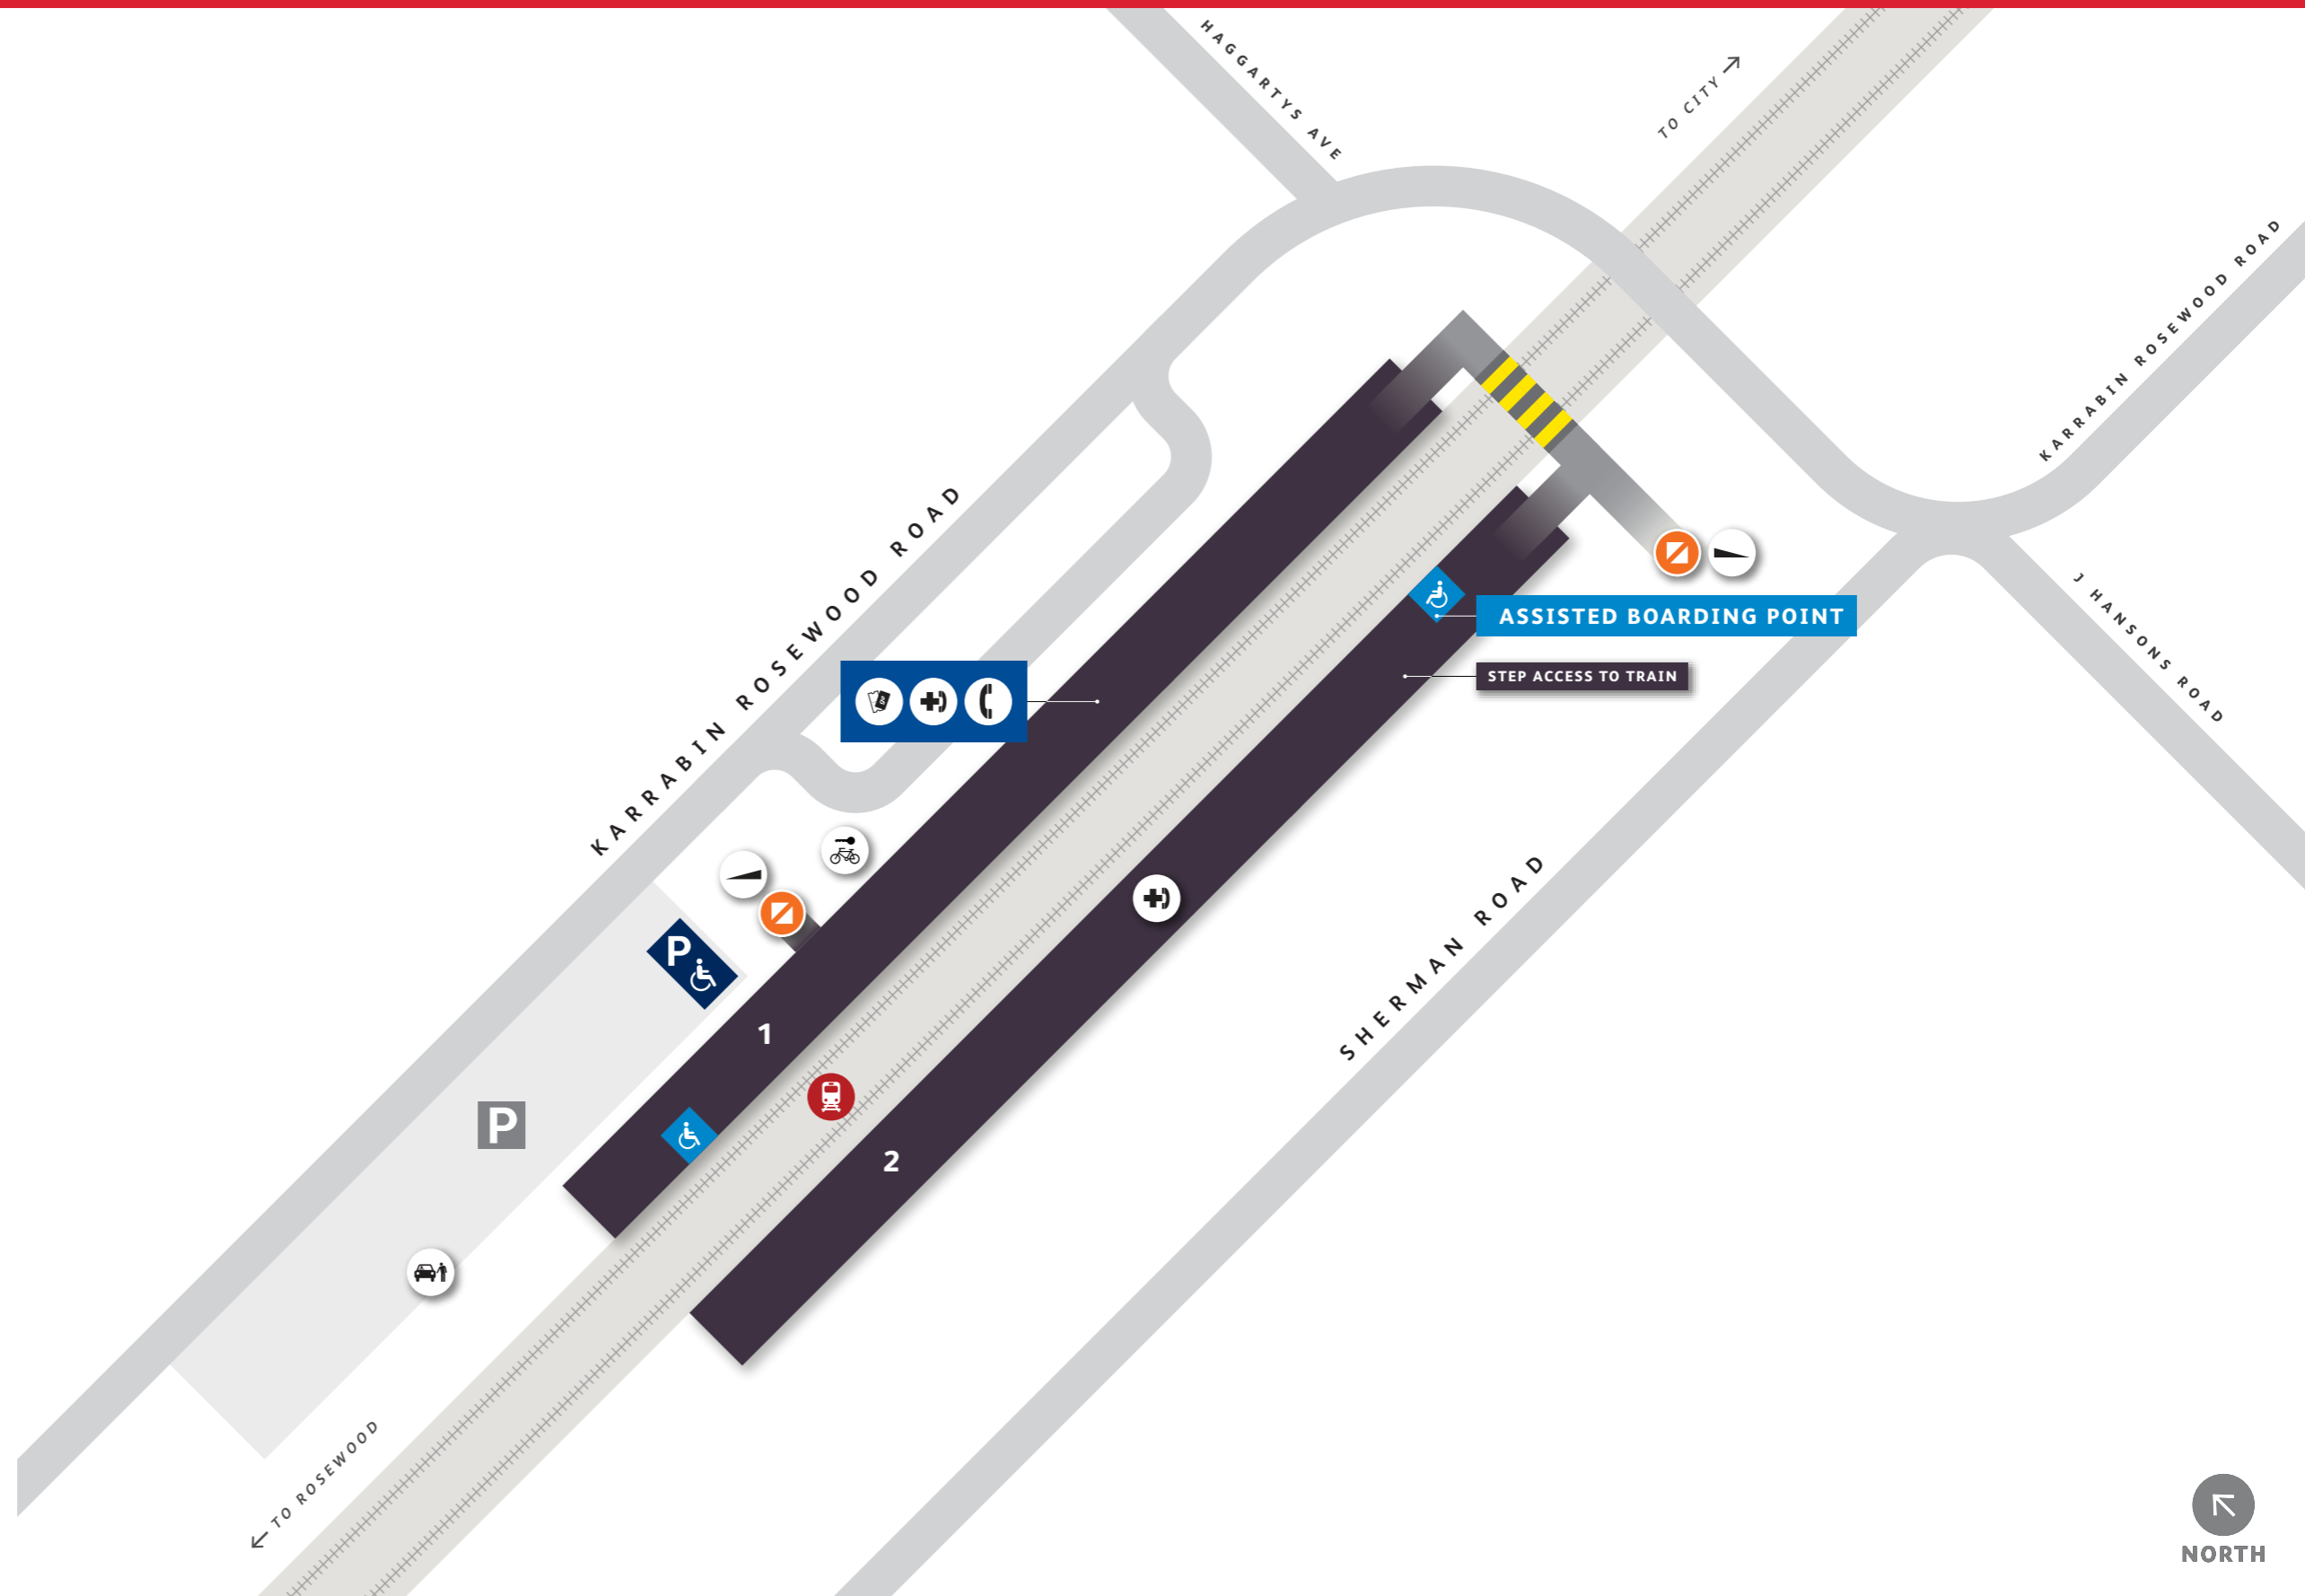

# Karrabin Station Platform Access Map

## STATION FEATURES

-  Assisted Boarding Point
-  Entry
-  Accessible Parking
-  Parking
-  Steep Ramp
-  Help Phone
-  Tickets/ Fares
-  Bike Lockers
-  Kiss'n'Ride
-  Payphone

## OTHER FEATURES

-  Level Crossing
-  Shelter

Design features of toilet and carparking facilities can vary between stations.