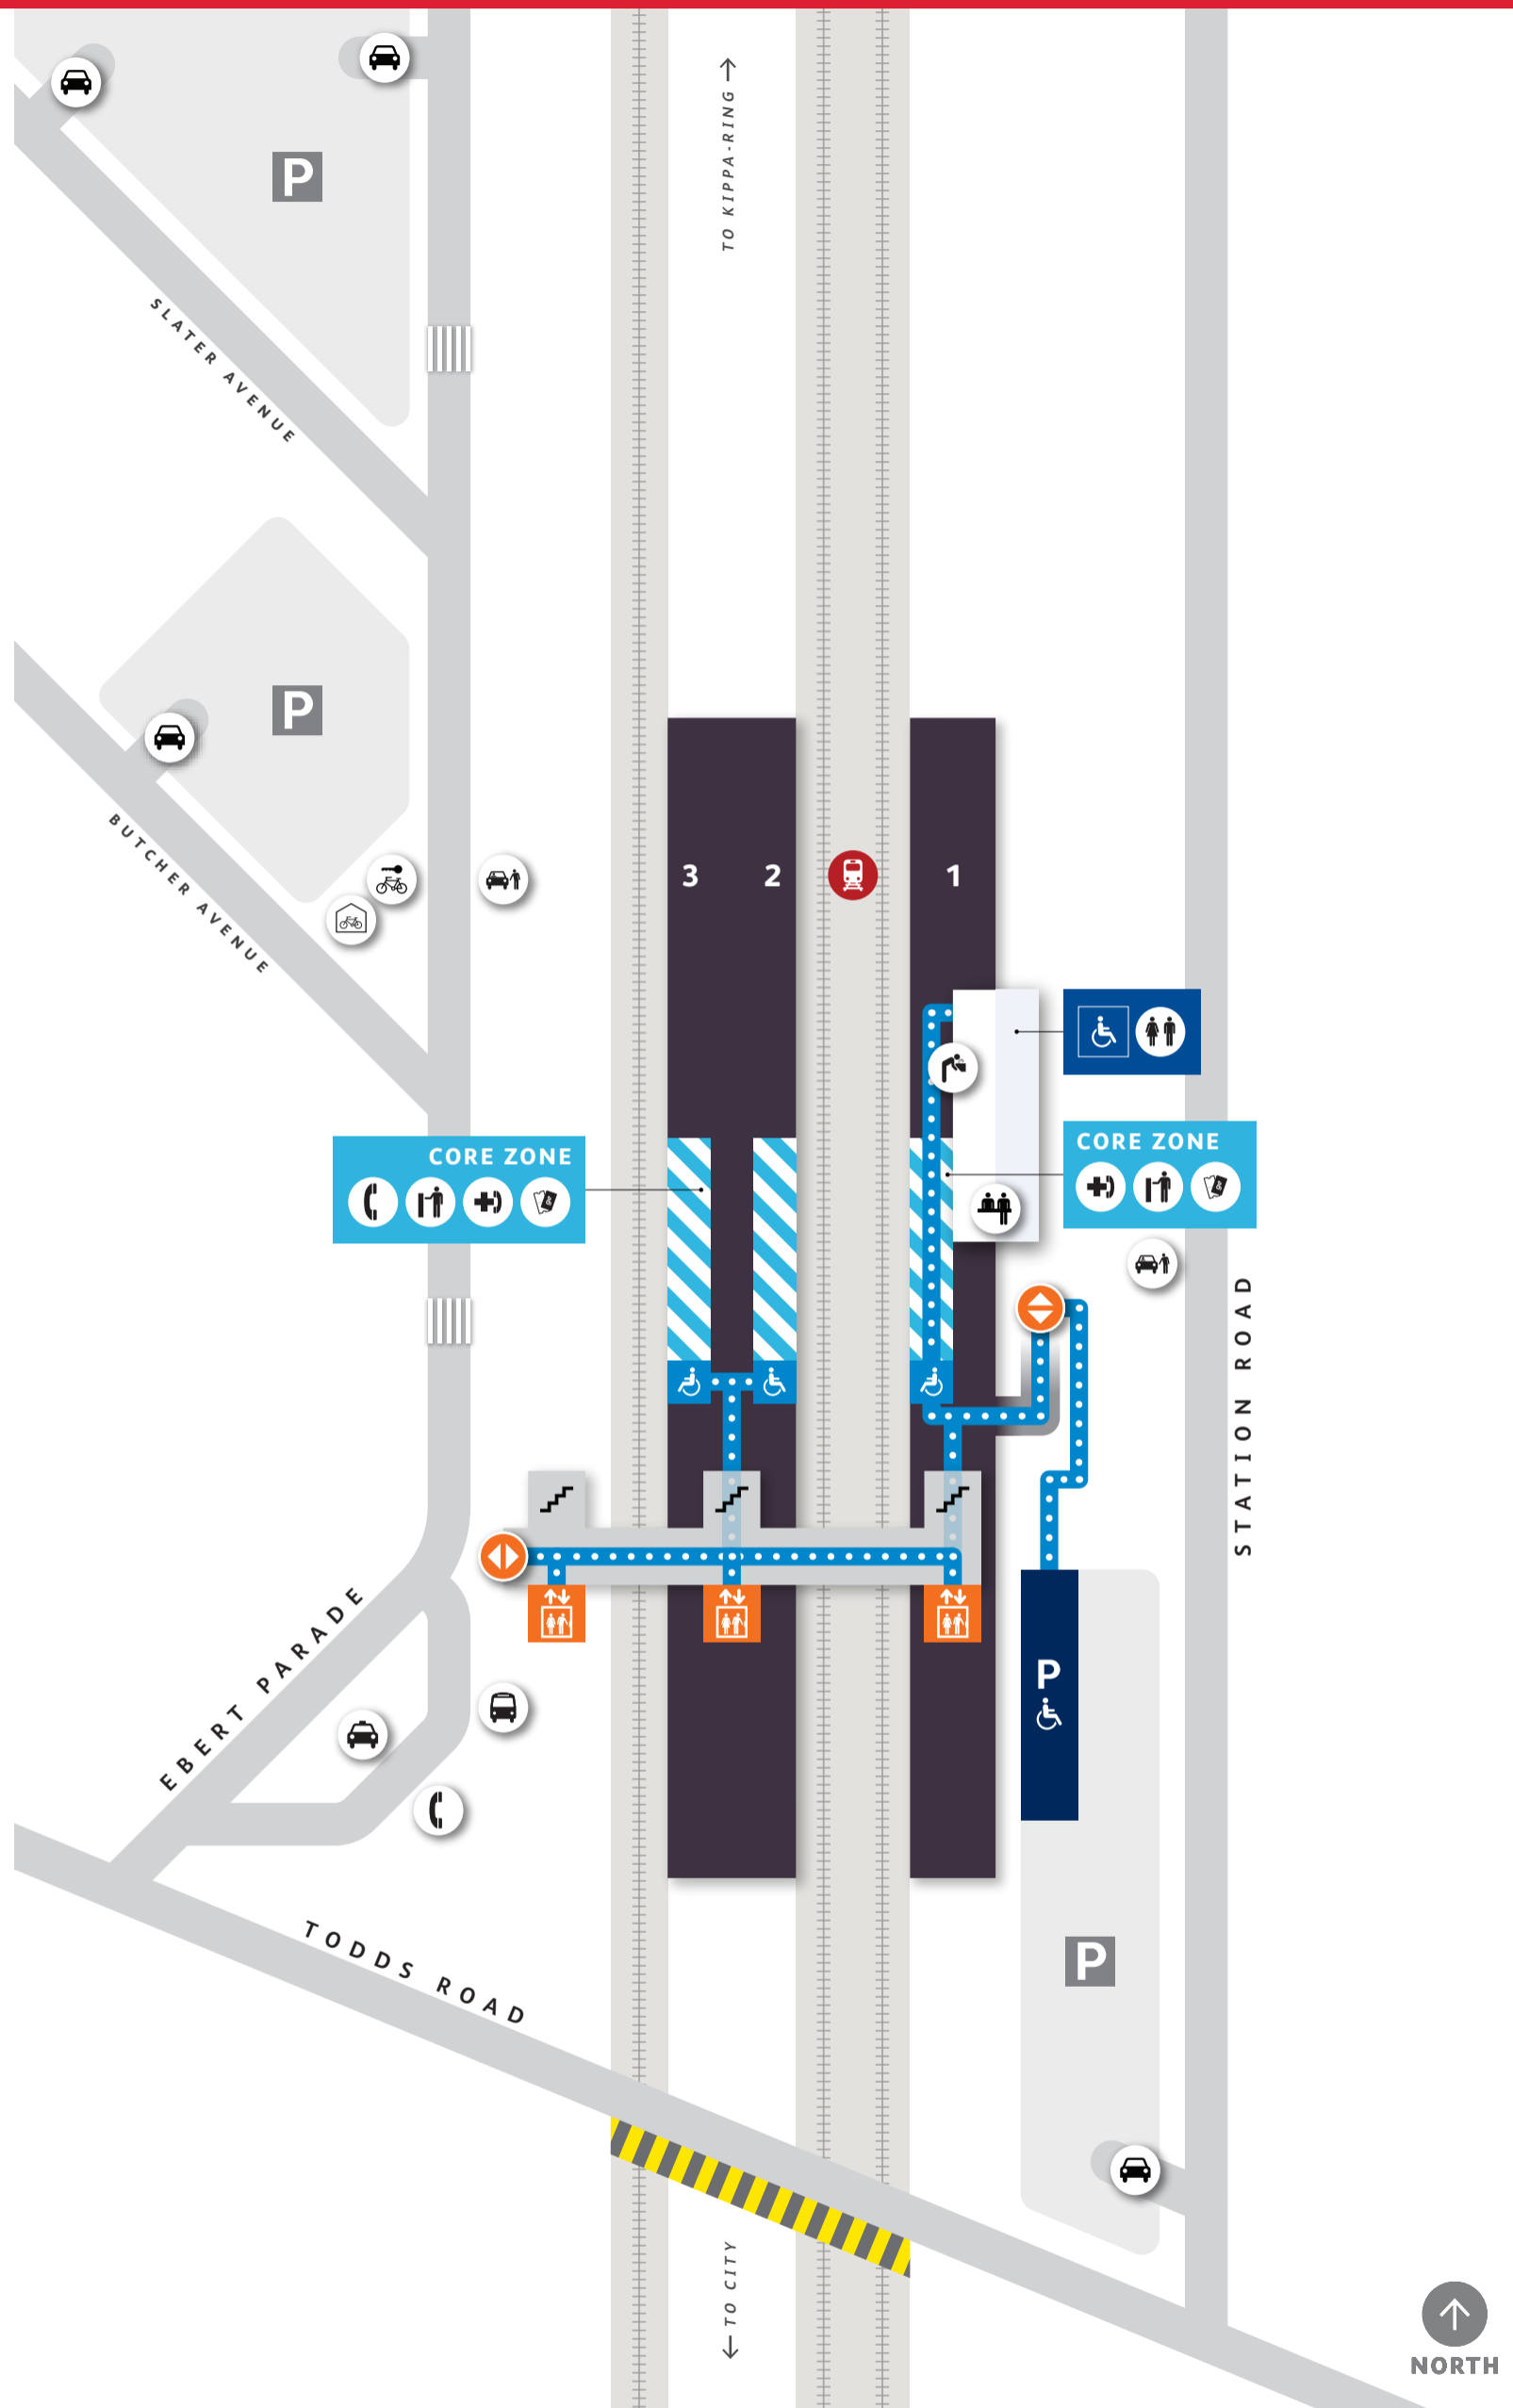

Lawnton Station Platform Access Map

CORE ZONE

- Help Phone
- Next Train Information
- Tickets/ Fares
- Payphone

STATION FEATURES

- Assisted Boarding Point
- Entry
- Accessible Parking
- Accessible Path of Travel
- Parking
- Lift
- Stairs
- Drinking Fountain
- Customer Service Window
- Accessible Toilets
- Toilets
- Bike Lockers
- Bike Enclosures
- Vehicular Entry
- Taxi
- Kiss'n'Ride
- Bus Stop

OTHER FEATURES

- Level Crossing
- Shelter
- Priority Seating
- Bike Rack
- Tactile Ground Indicators

Design features of toilet and carparking facilities can vary between stations.