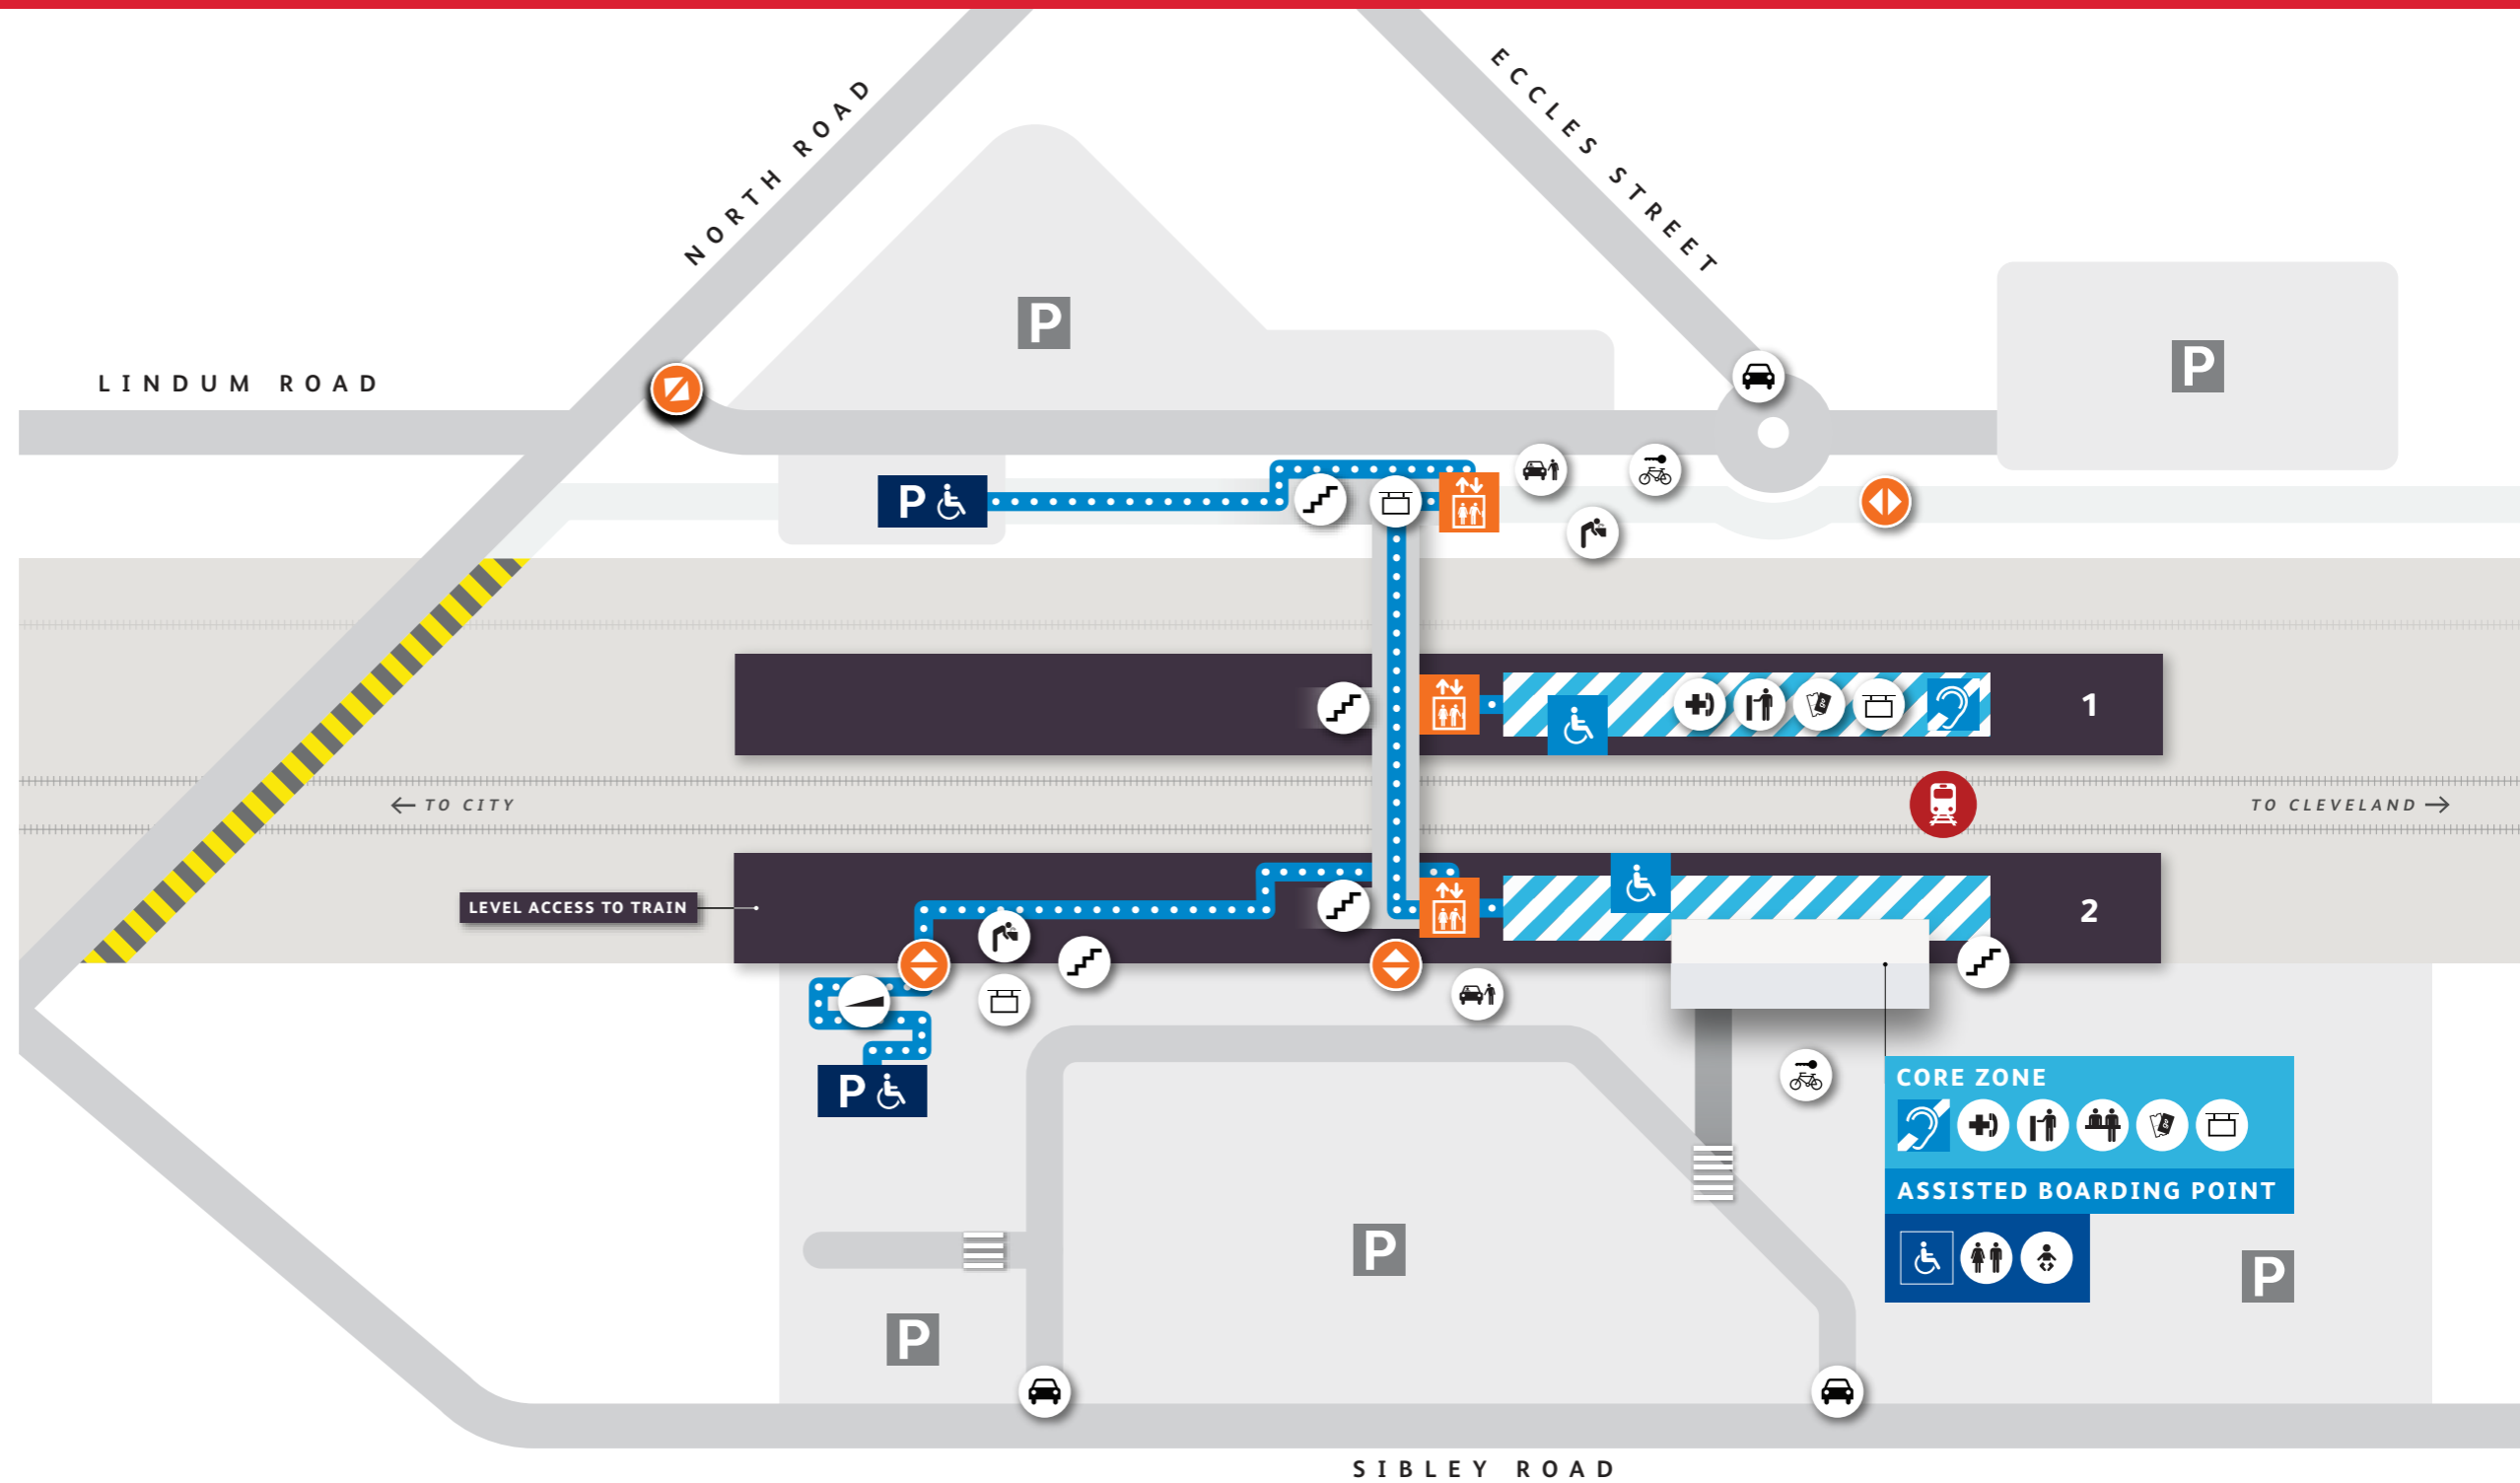

Lindum Station Platform Access Map

CORE ZONE

- Help Phone
- Tickets/ Fares

STATION FEATURES

- Assisted Boarding Point
- Hearing Loop
- Accessible Parking
- Entry
- Parking
- Steep Ramp
- Stairs
- Customer Service Window
- Toilets
- Bike Lockers
- Vehicular Entry
- Kiss'n'Ride
- Payphone

OTHER FEATURES

- Level Crossing
- Shelter
- Priority Seating
- Tactile Ground Indicators

Design features of toilet and carparking facilities can vary between stations.