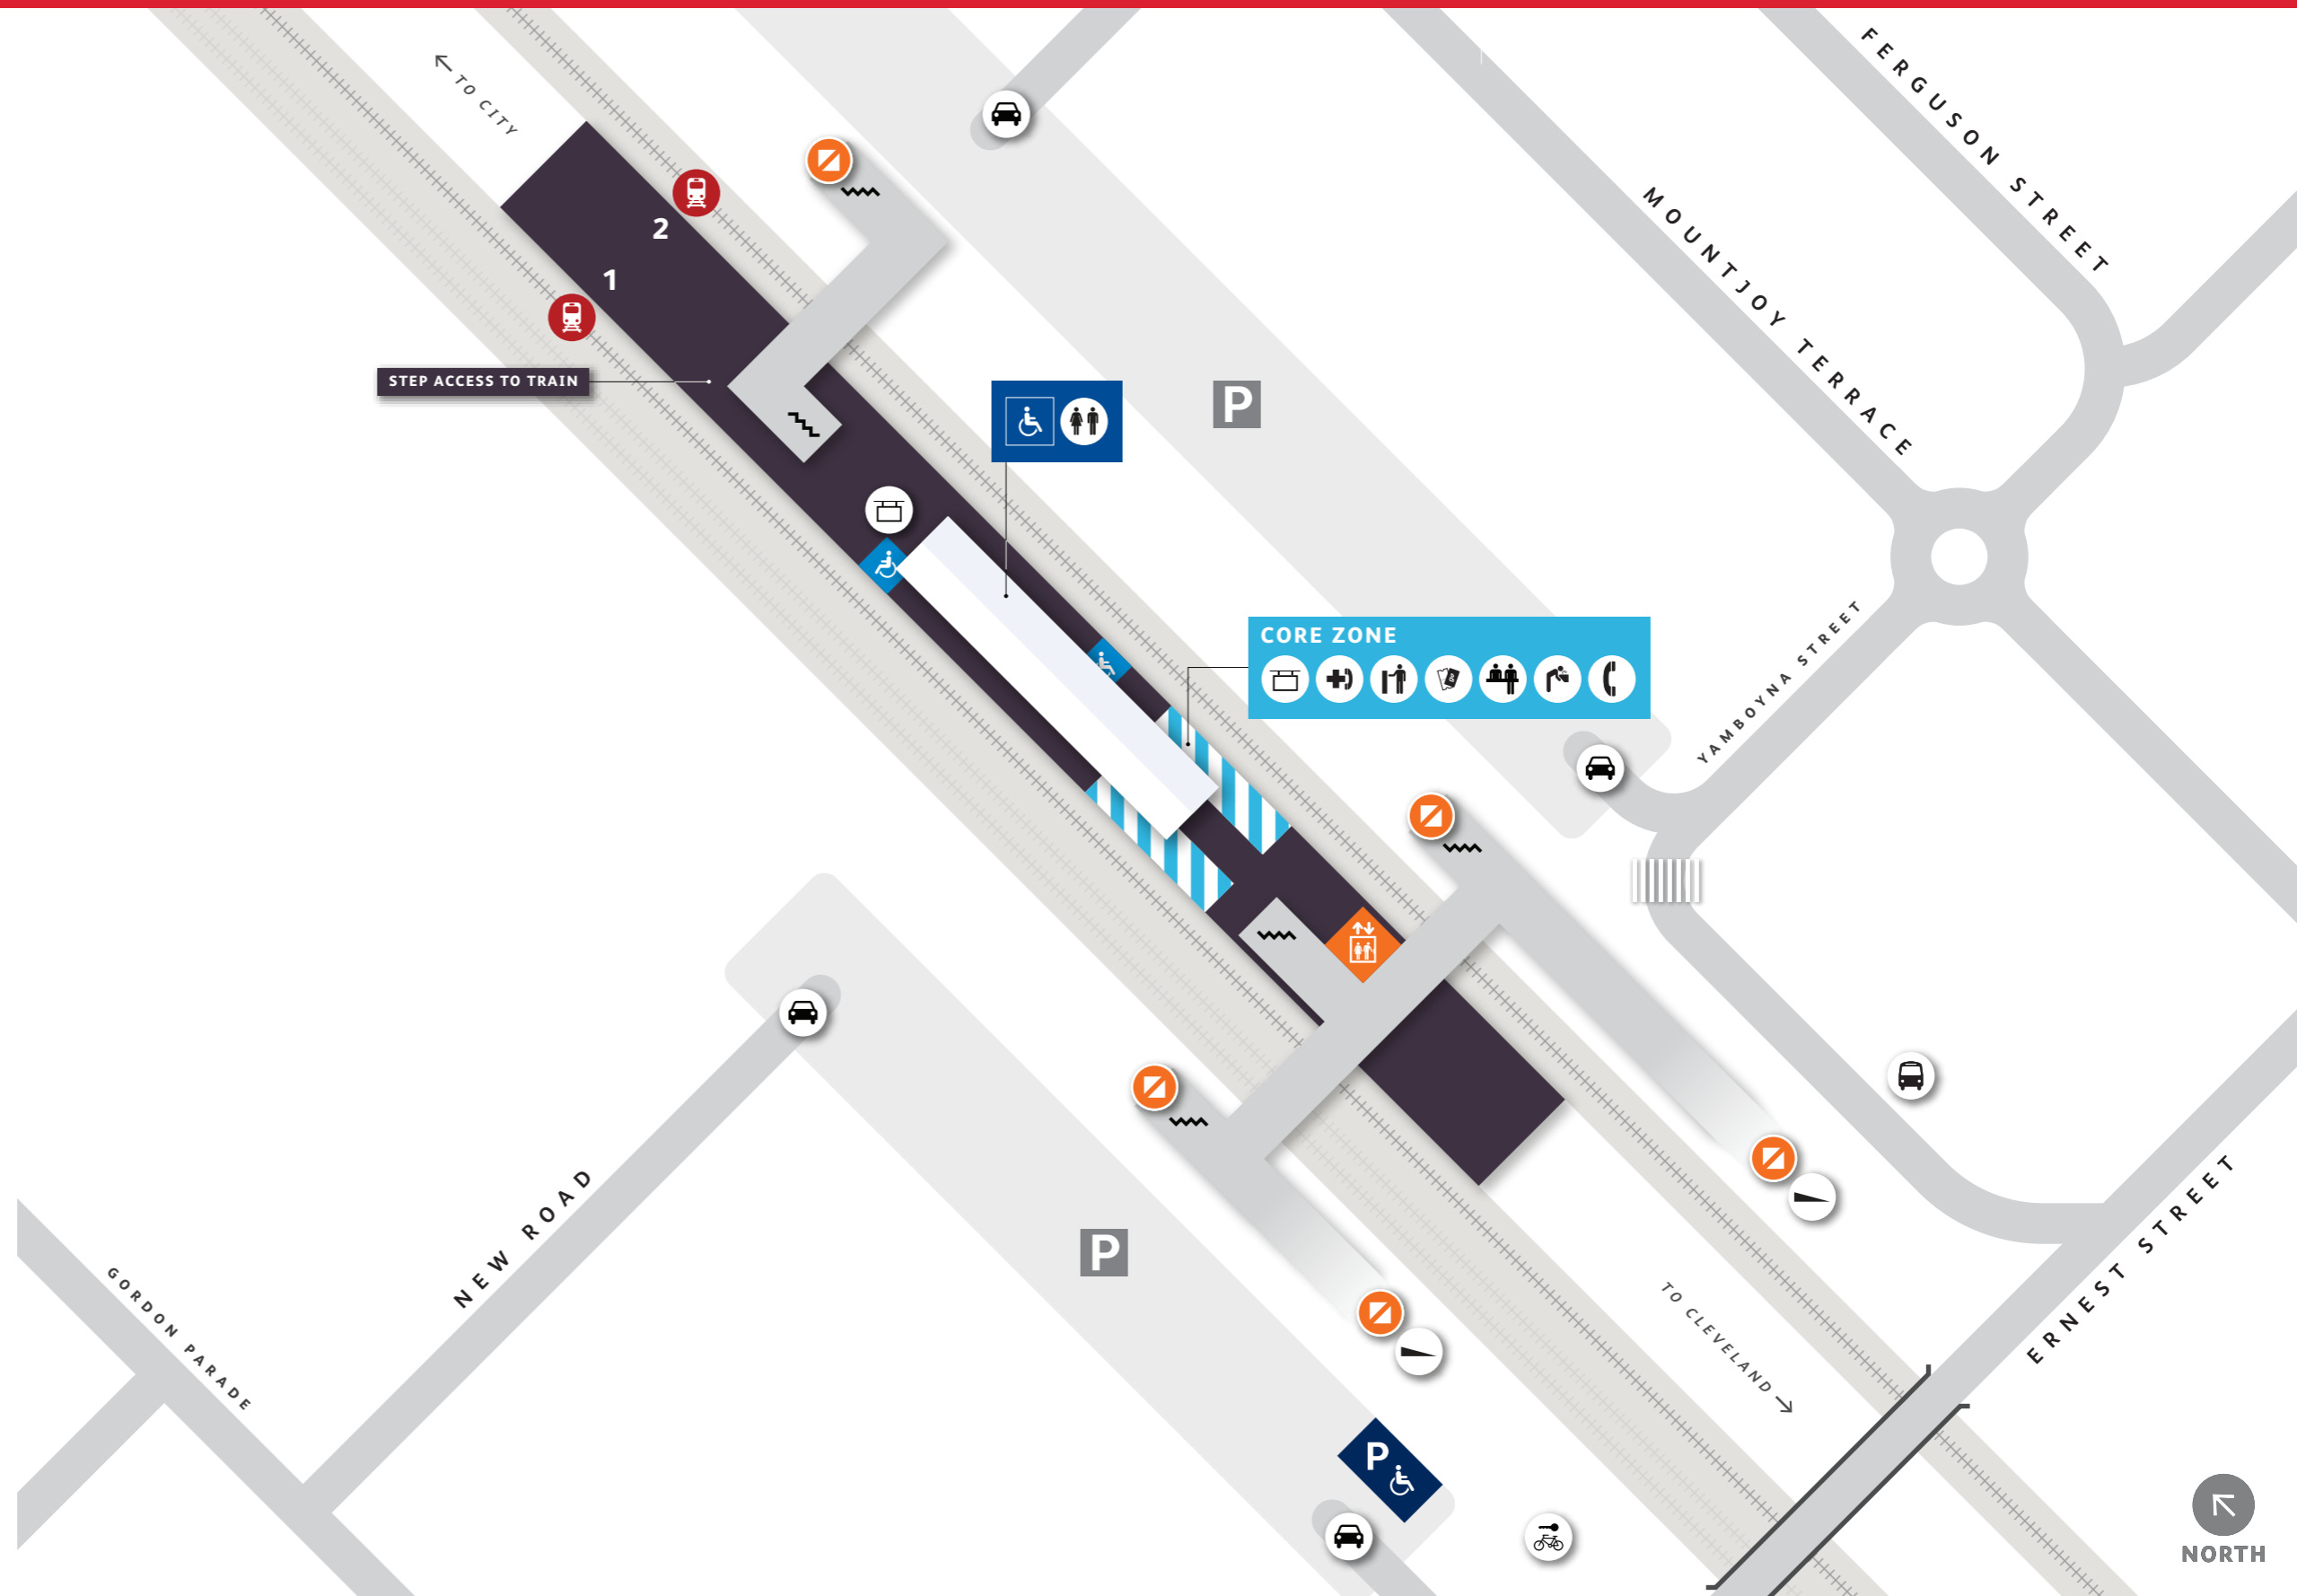

Manly Station Platform Access Map

CORE ZONE

-  Help Phone
-  Next Train Information
-  Drinking Fountain
-  Tickets/ Fares
-  Customer Information Screen
-  Payphone

STATION FEATURES

-  Assisted Boarding Point
-  Entry
-  Accessible Parking
-  Parking
-  Steep Ramp
-  Lift
-  Stairs
-  Accessible Toilets
-  Toilets
-  Bike Lockers
-  Vehicular Entry
-  Bus Stop

OTHER FEATURES

- Shelter
- Bike Rack

Design features of toilet and carparking facilities can vary between stations.