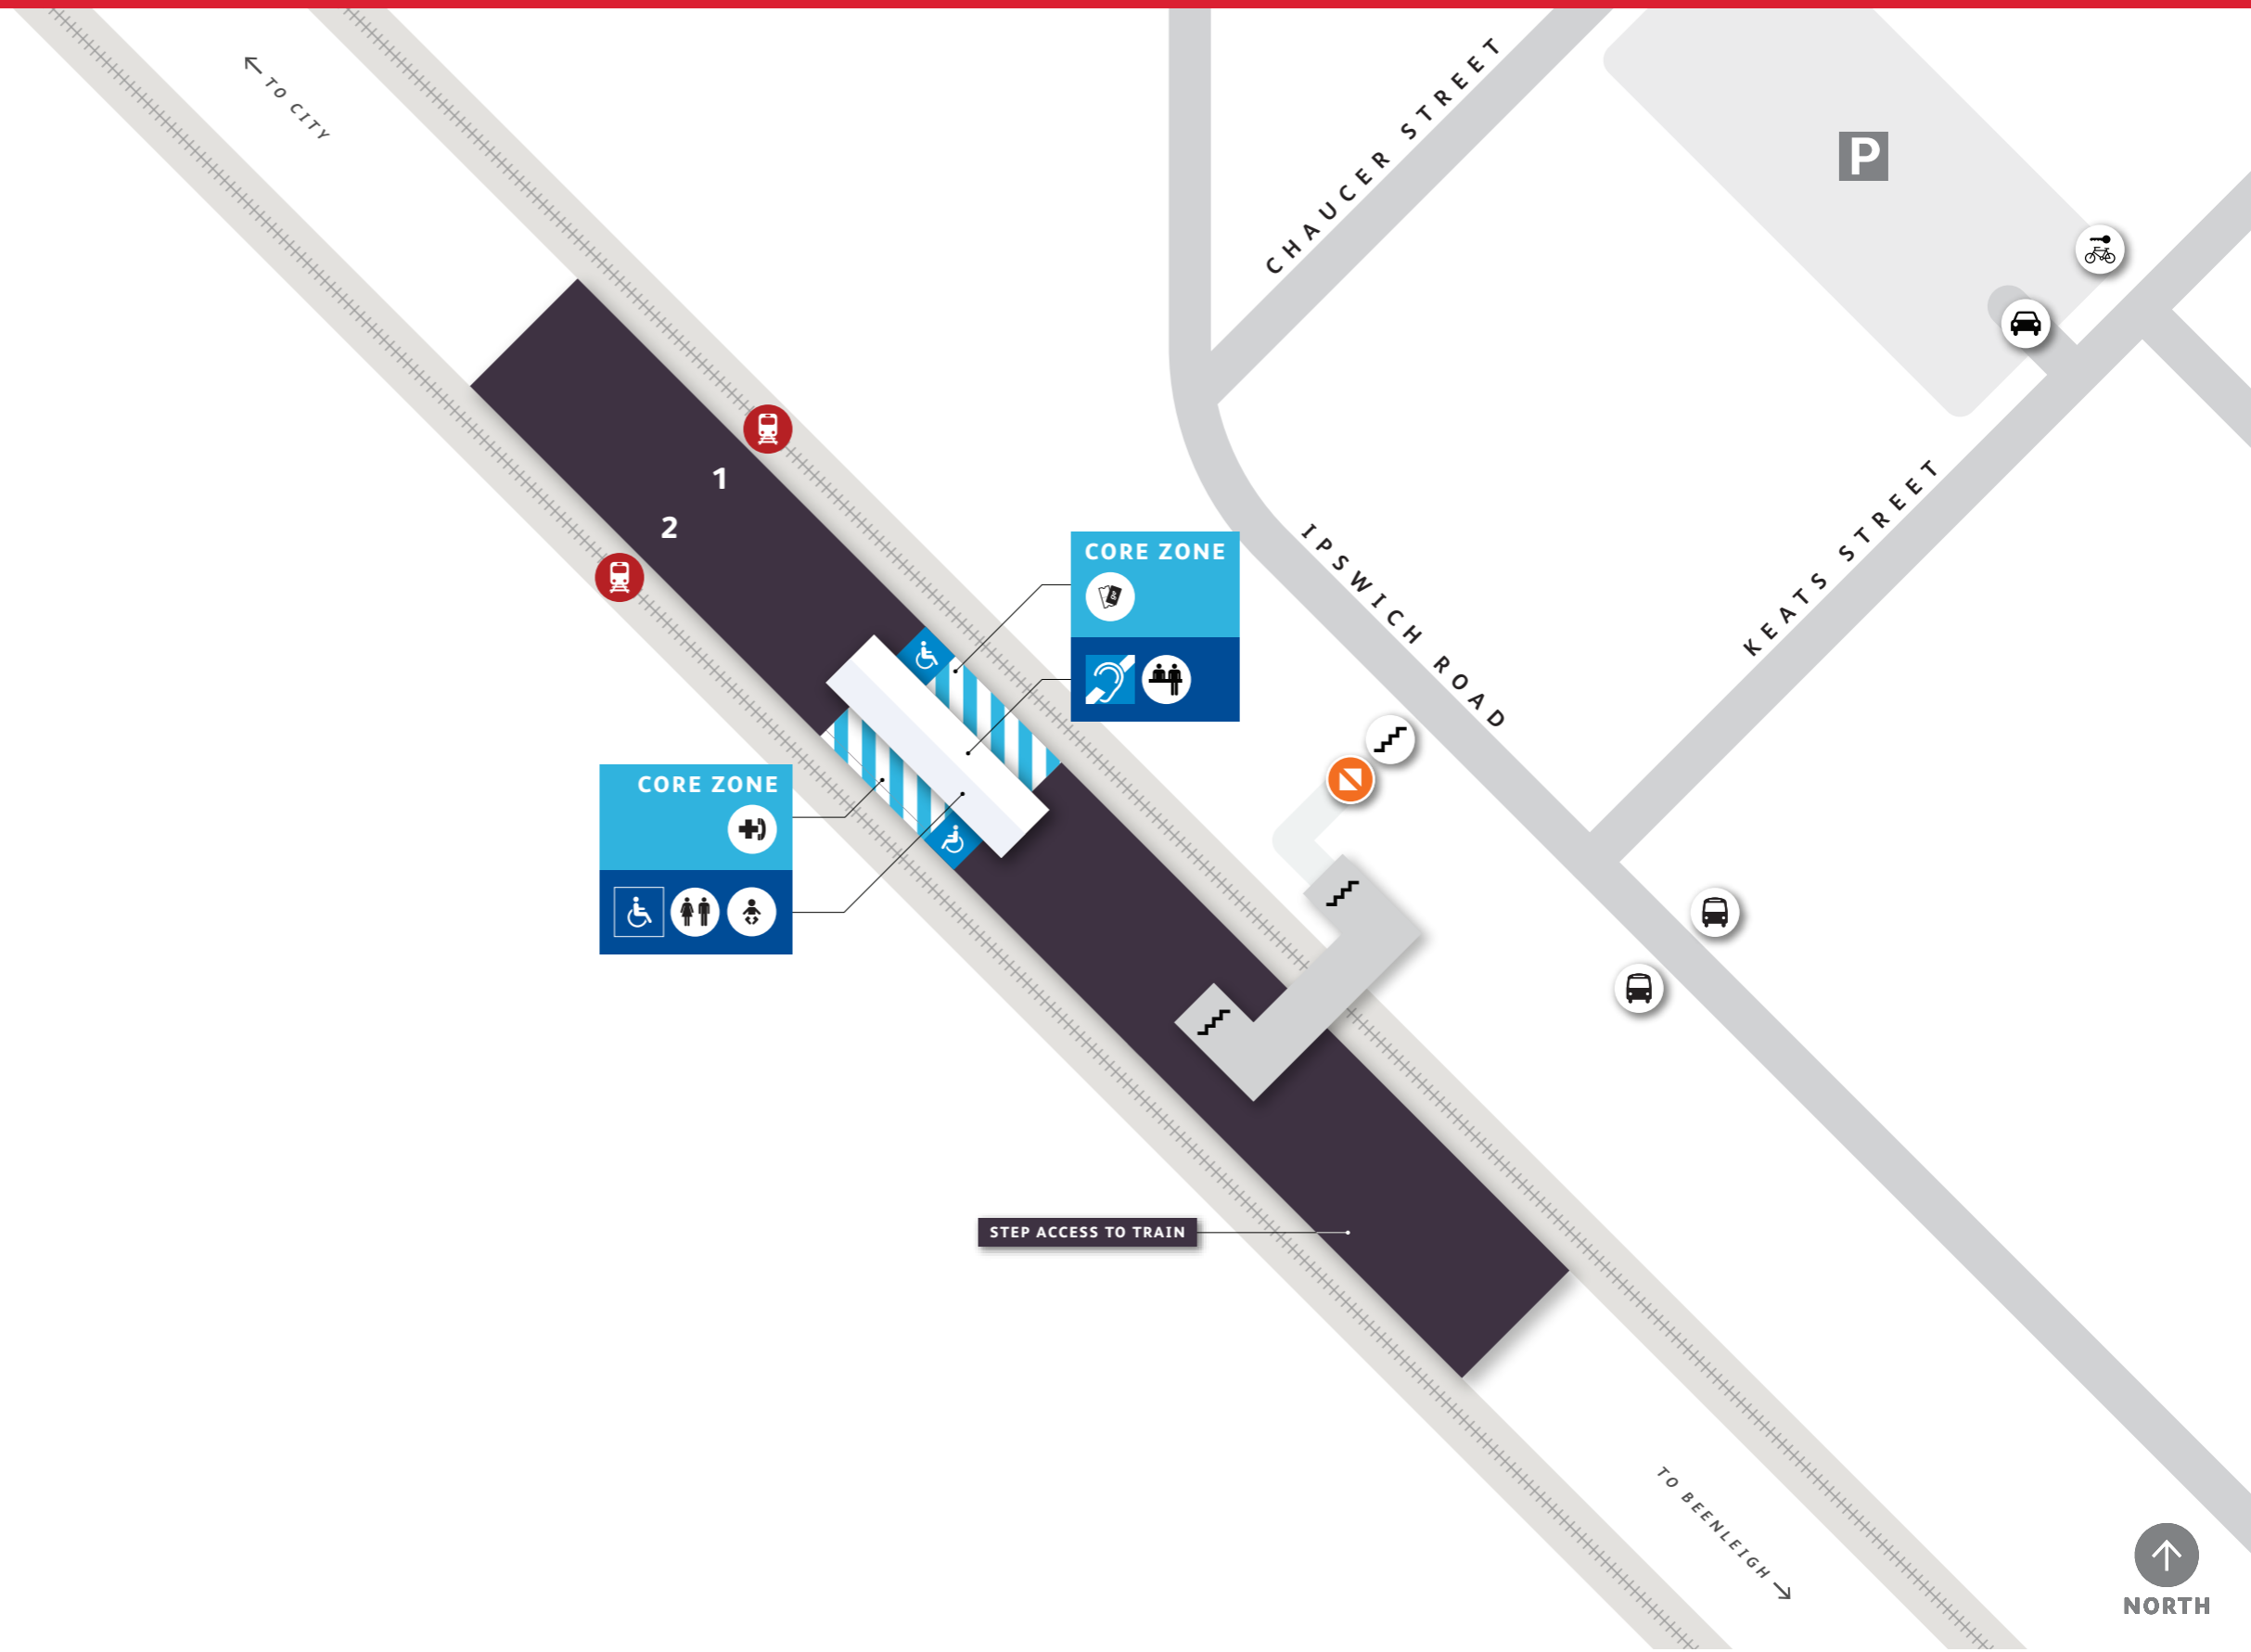

# Moorooka Station Platform Access Map

## CORE ZONE

-  Assisted Boarding Point
-  Help Phone
-  Tickets/ Fares
-  Payphone

## STATION FEATURES

-  Hearing Loop
-  Entry
-  Parking
-  Stairs
-  Customer Service Window
-  Accessible Toilets
-  Toilets
-  Baby Change
-  Bike Lockers
-  Vehicular Entry
-  Bus Stop

## OTHER FEATURES

- Shelter
- Bike Rack
- Tactile Ground Indicators

Design features of toilet and carparking facilities can vary between stations.