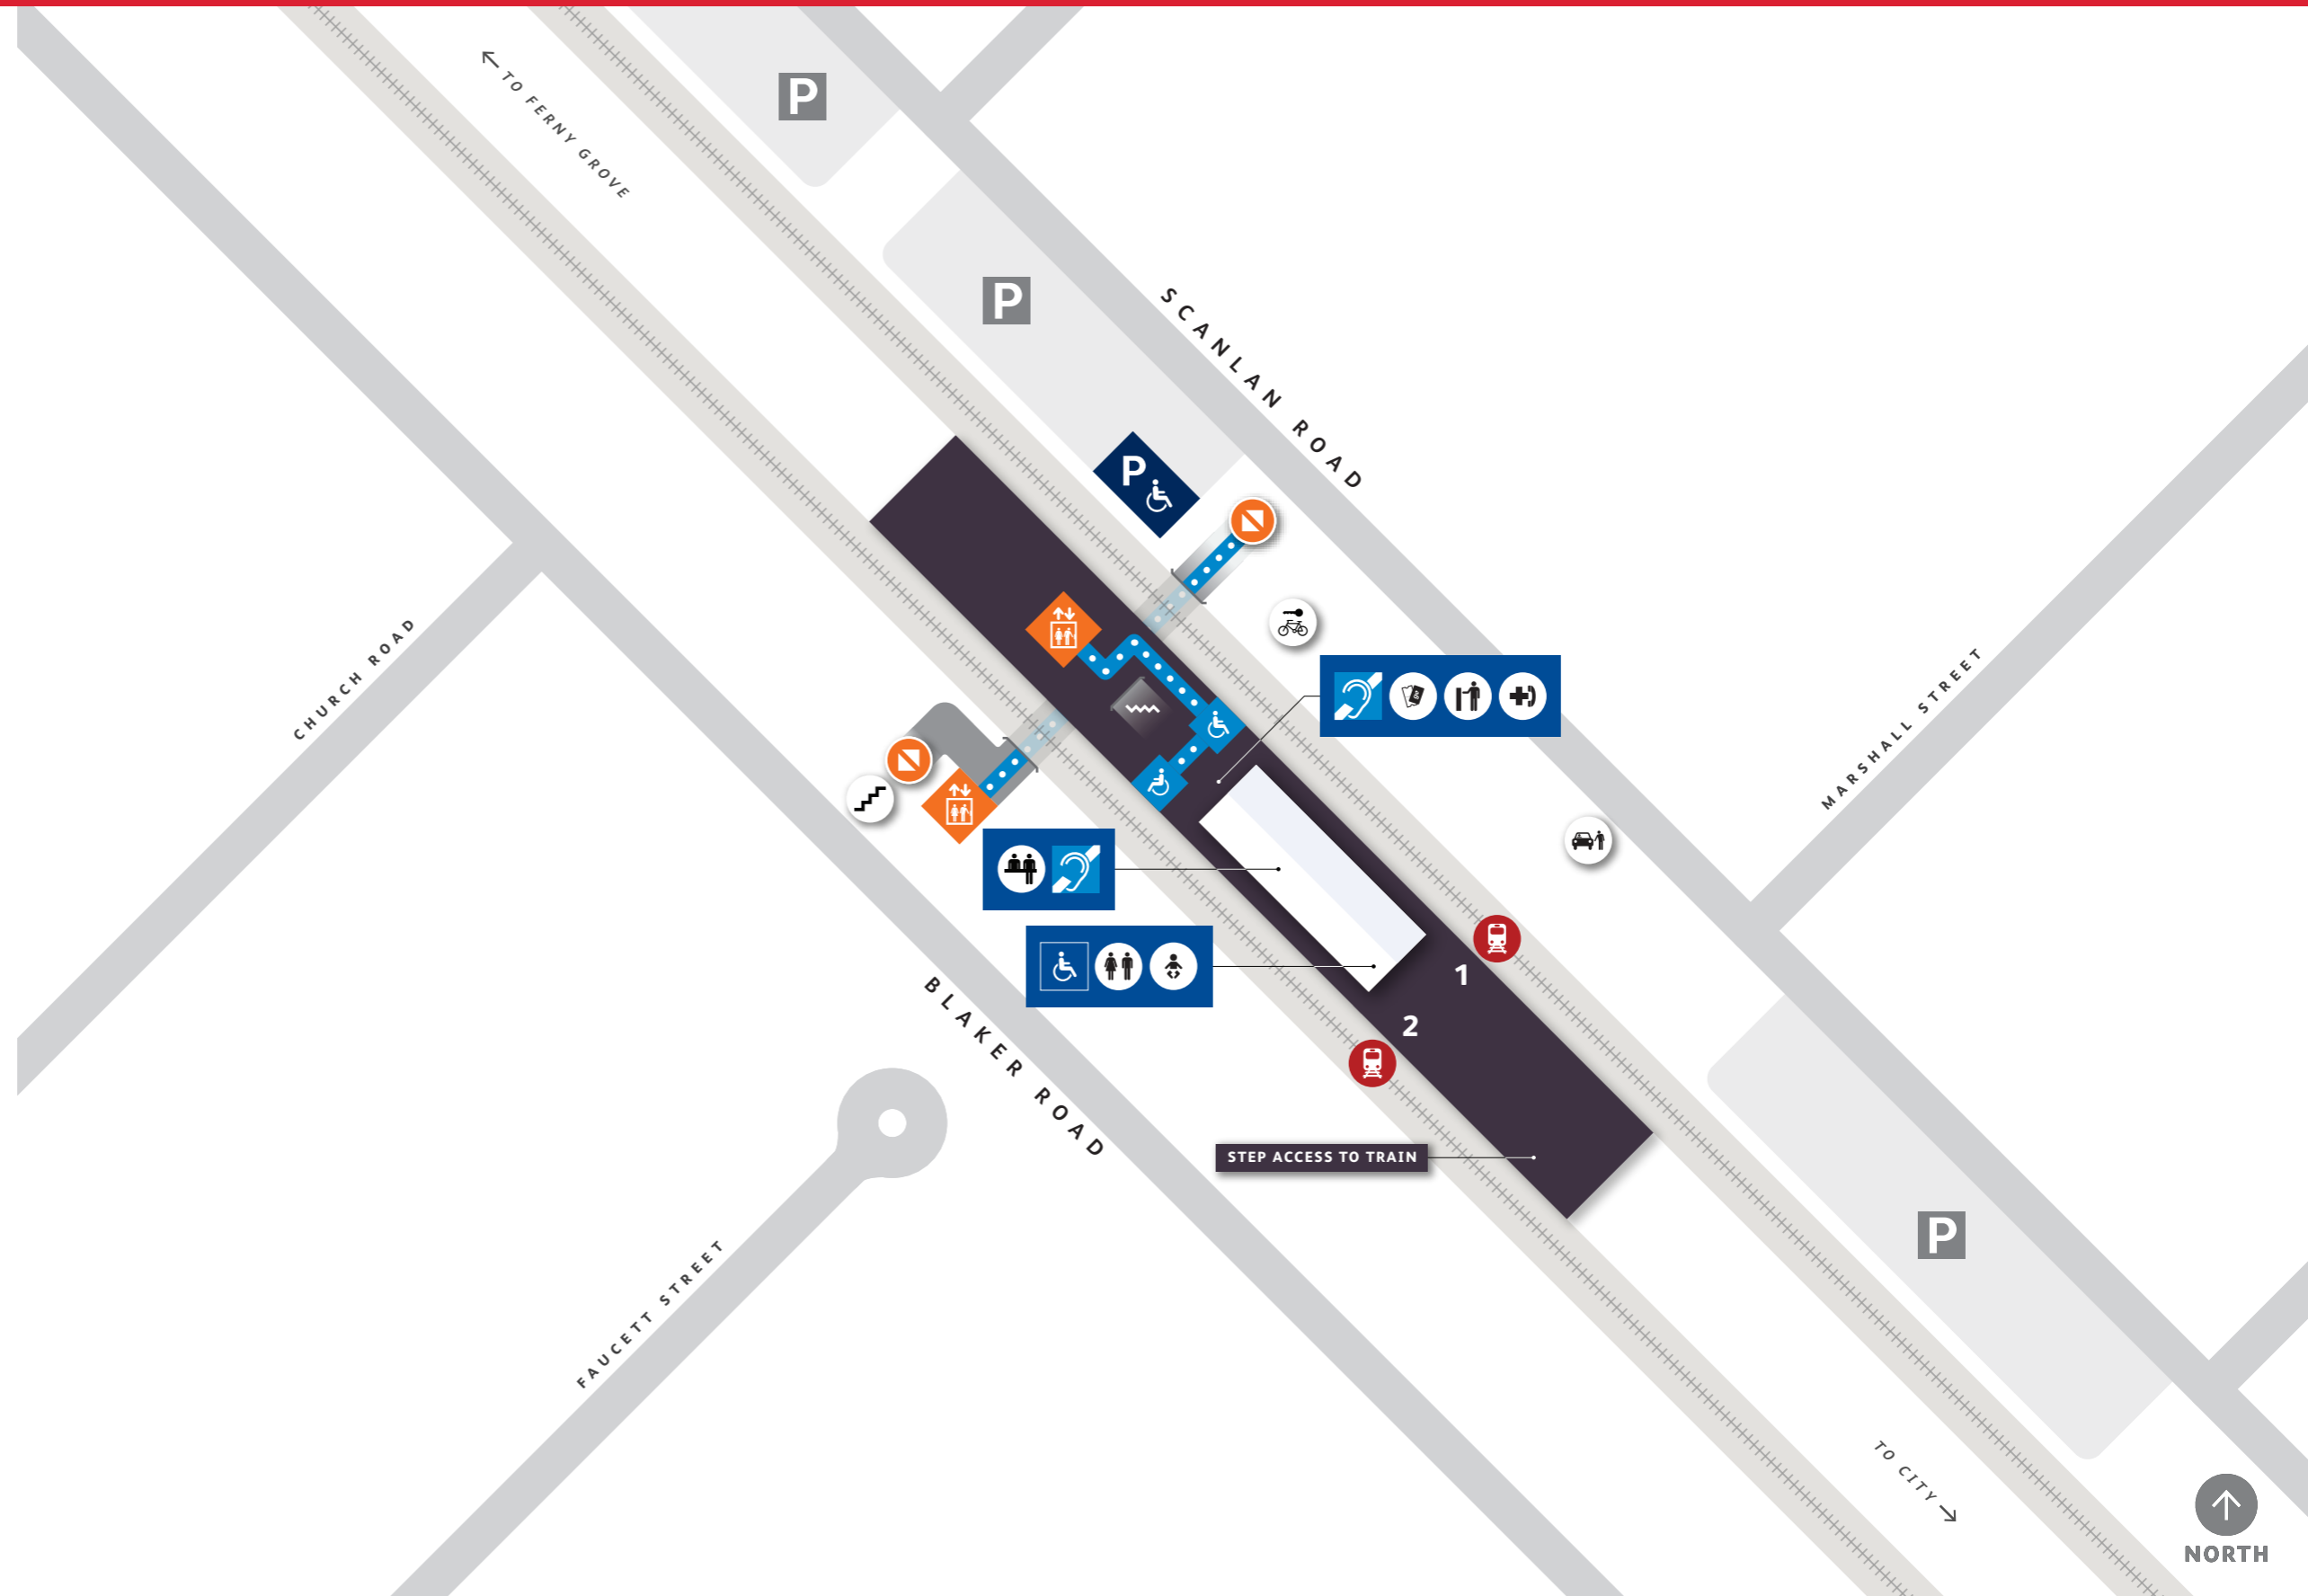

Oxford Park Station Platform Access Map

STATION FEATURES

-  Assisted Boarding Point
-  Hearing Loop
-  Entry
-  Accessible Parking
-  Accessible Path of Travel
-  Parking
-  Steep Ramp
-  Lift
-  Stairs
-  Help Phone
-  Next Train Information
-  Tickets/ Fares
-  Customer Service Window
-  Accessible Toilets
-  Toilets
-  Baby Change
-  Bike Lockers
-  Kiss'n'Ride

OTHER FEATURES

- Shelter
- Priority Seating
- Tactile Ground Indicators

Design features of toilet and carparking facilities can vary between stations.