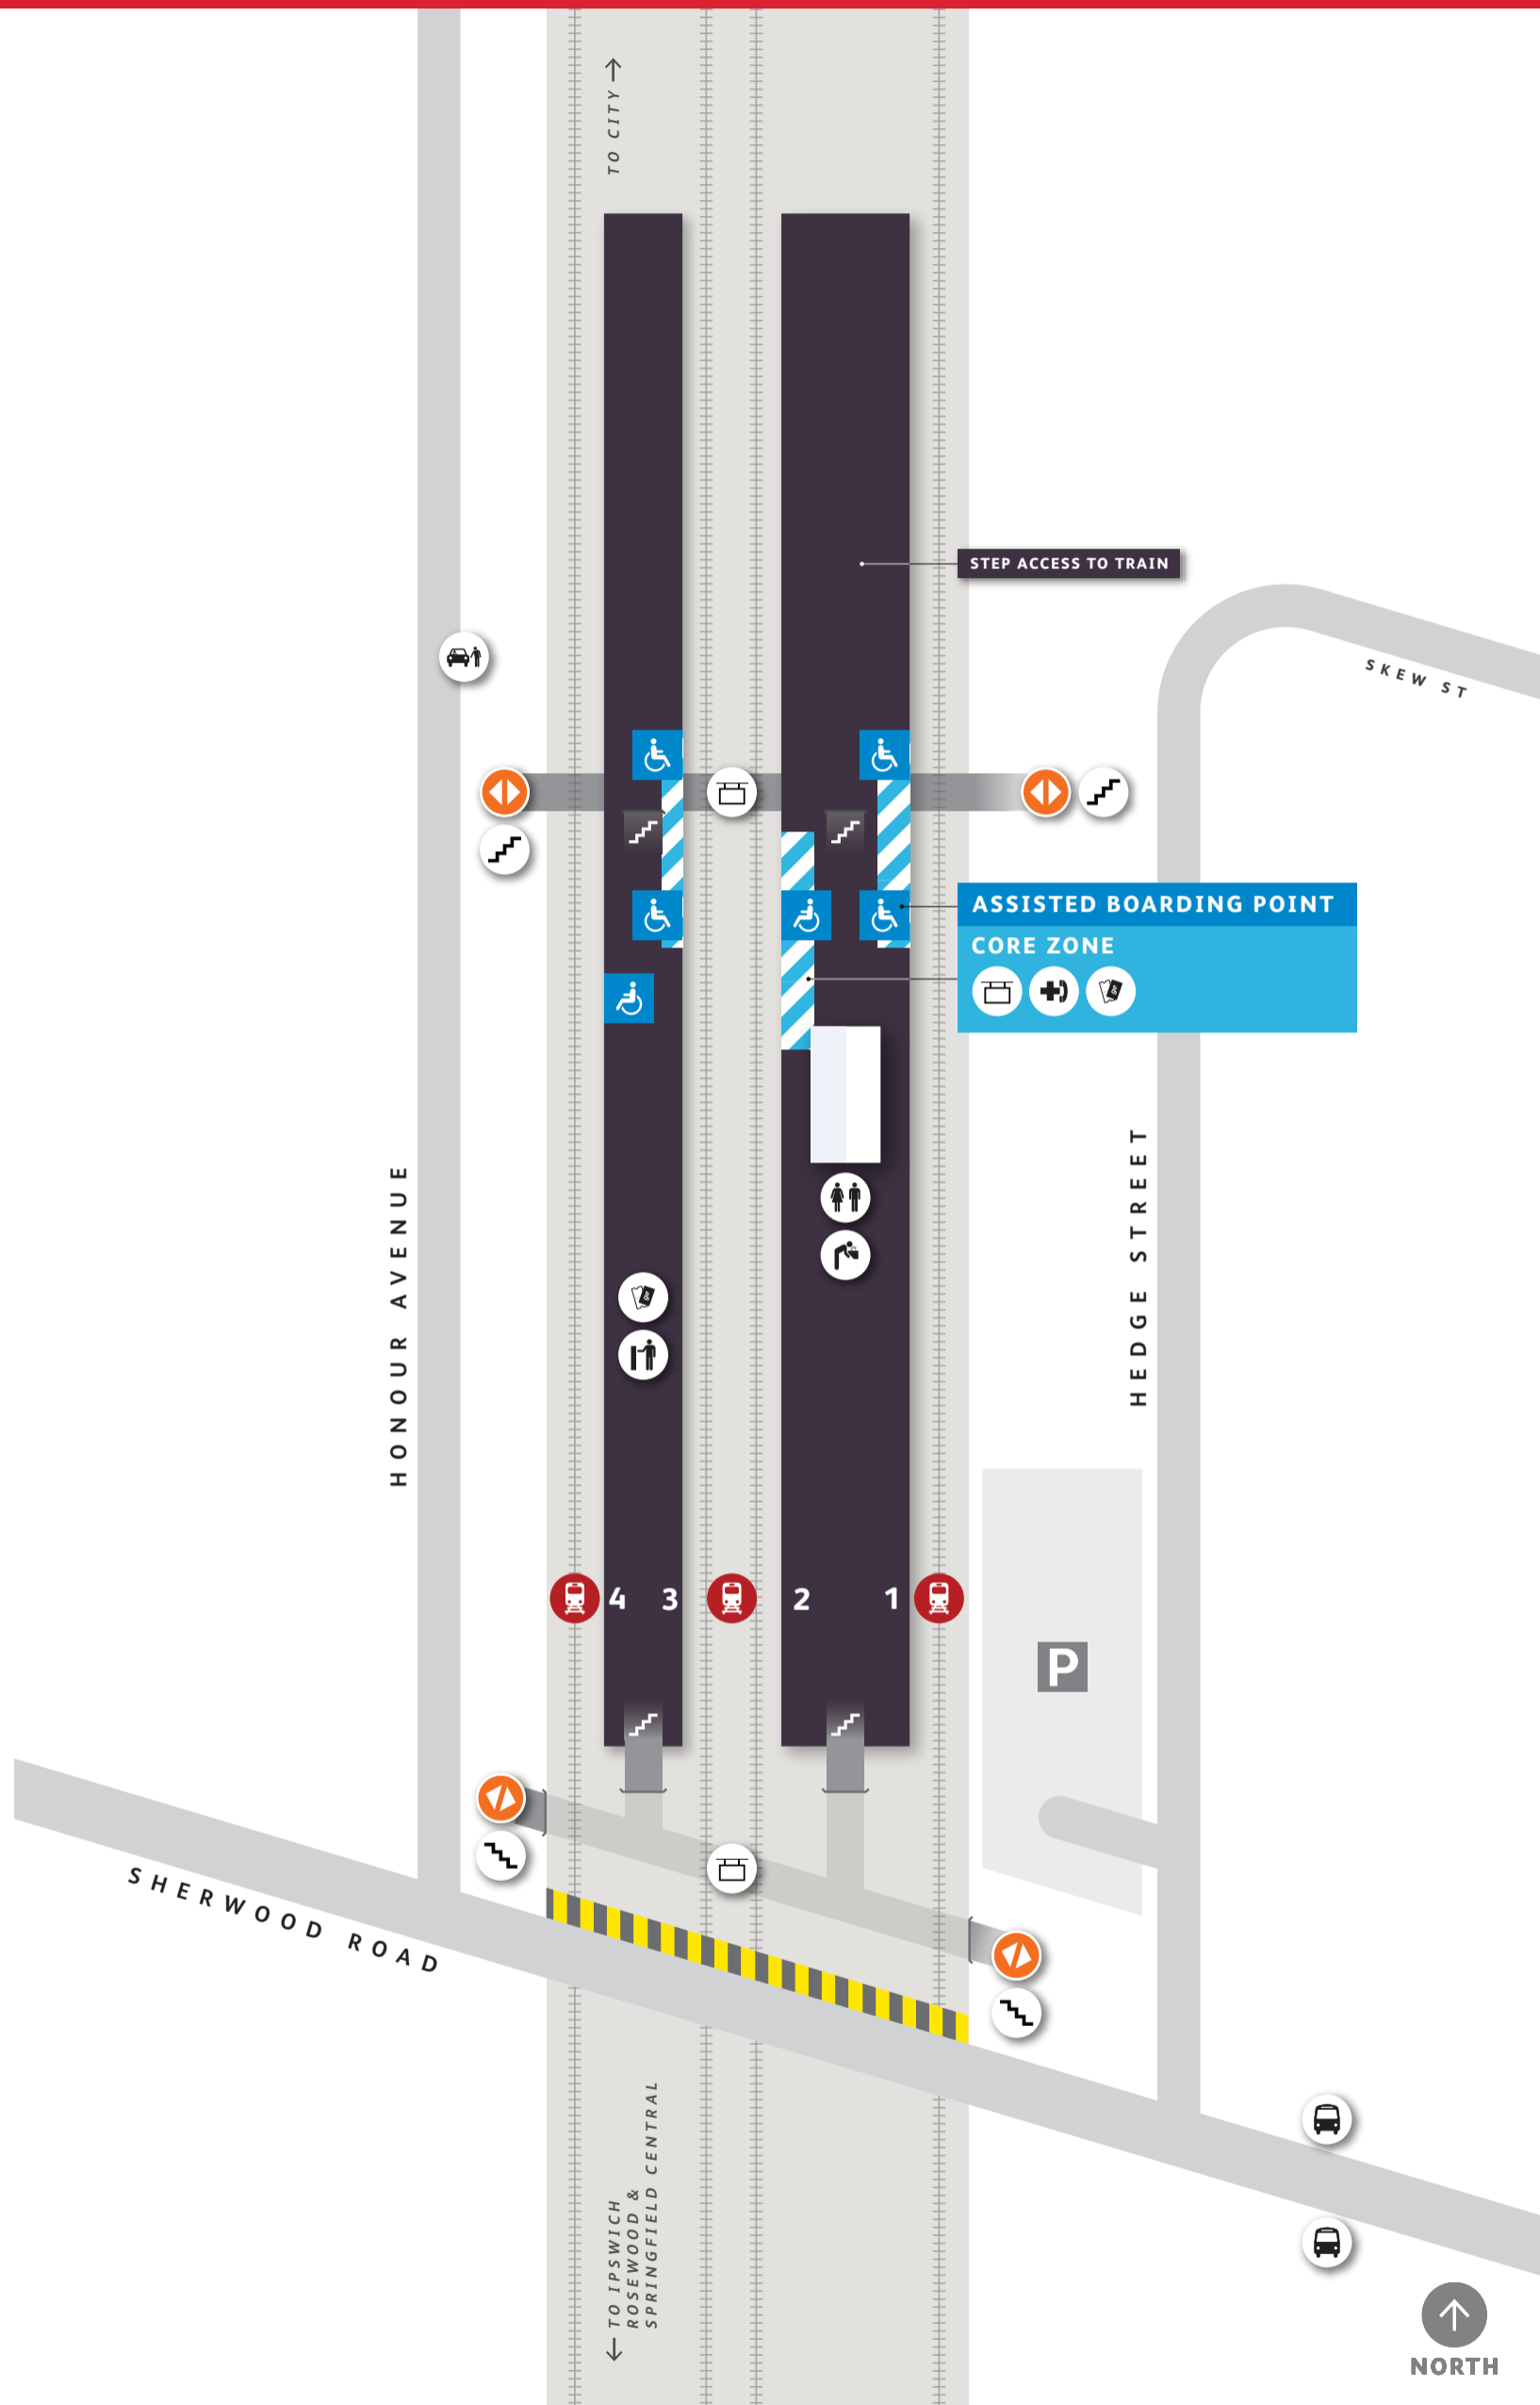

Sherwood Station Platform Access Map

CORE ZONE

- Assisted Boarding Point
- Help Phone
- Customer Information Screen
- Tickets/ Fares

STATION FEATURES

- Entry
- Parking
- Stairs
- Next Train Information
- Drinking Fountain
- Toilets
- Kiss'n'Ride
- Bus Stop

OTHER FEATURES

- Level Crossing
- Shelter
- Priority Seating
- Bike Rack

Design features of toilet and carparking facilities can vary between stations.