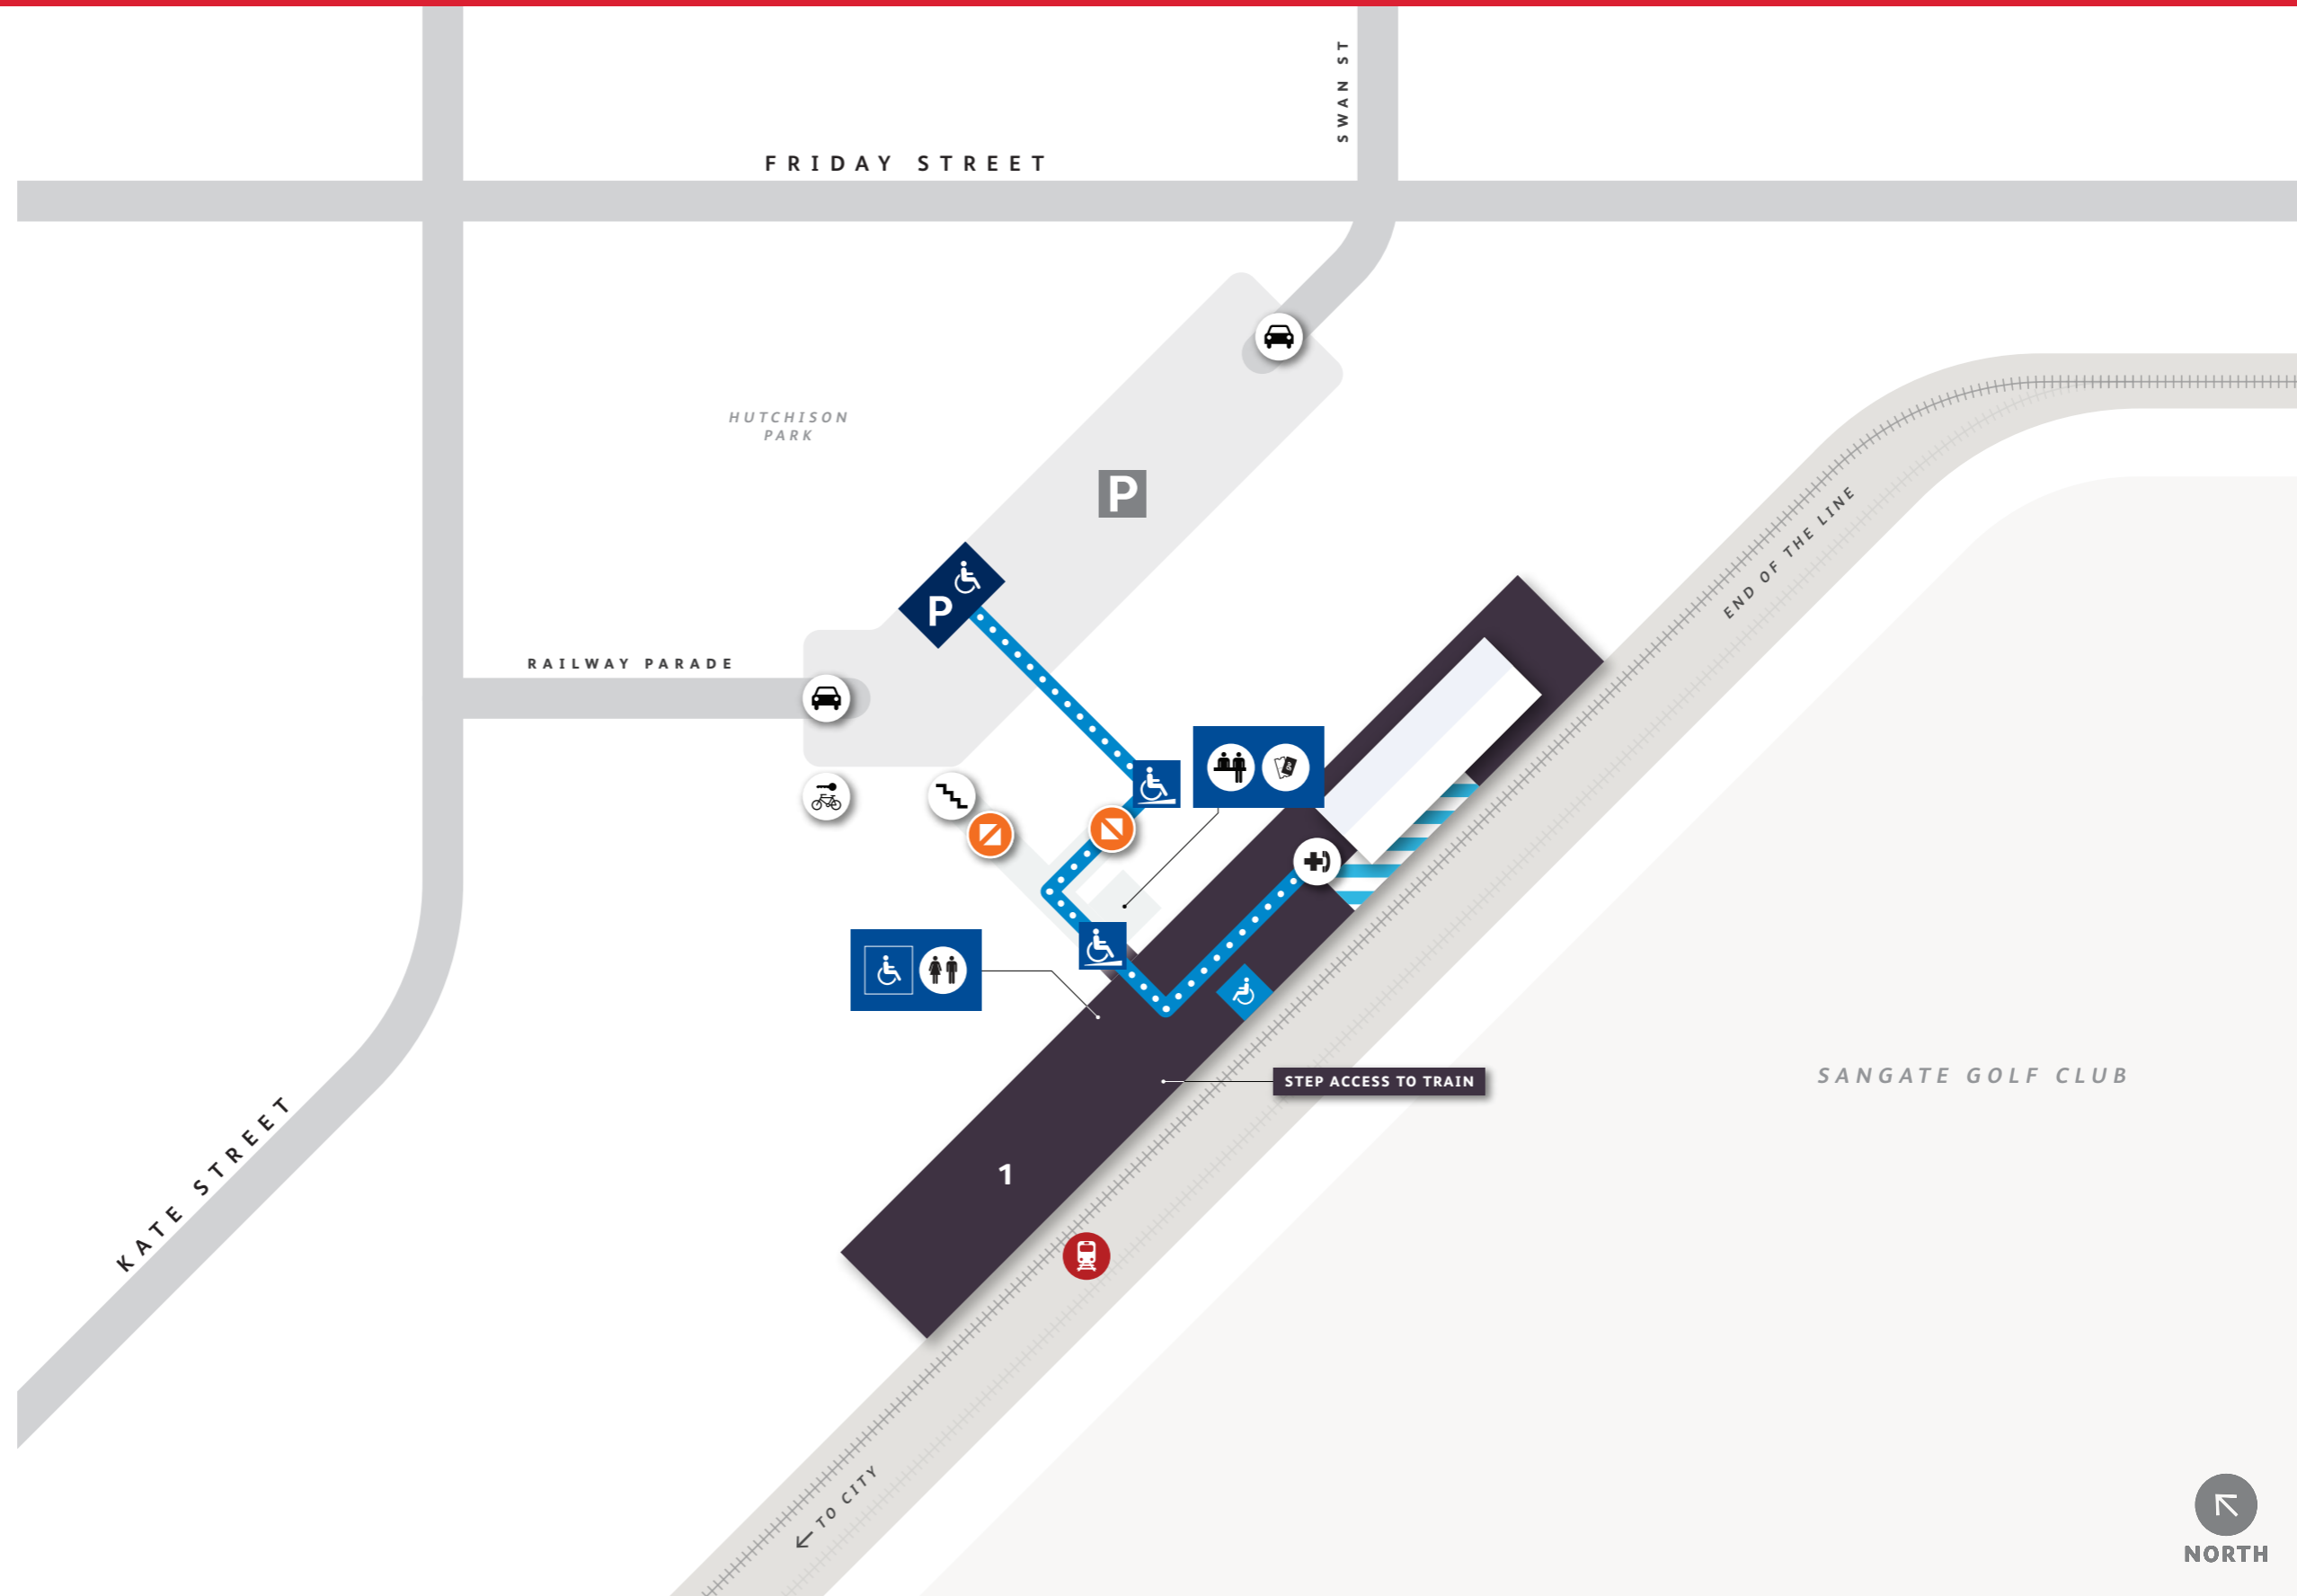

Shorncliffe Station Platform Access Map

STATION FEATURES

-  Assisted Boarding Point
-  Entry
-  Accessible Parking
-  Accessible Path of Travel
-  Parking
-  Accessible Ramp
-  Stairs
-  Help Phone
-  Tickets/ Fares
-  Customer Service Window
-  Accessible Toilets
-  Toilets
-  Bike Lockers
-  Vehicular Entry

OTHER FEATURES

- Shelter
- Bike Rack
- Tactile Ground Indicators

Design features of toilet and carparking facilities can vary between stations.