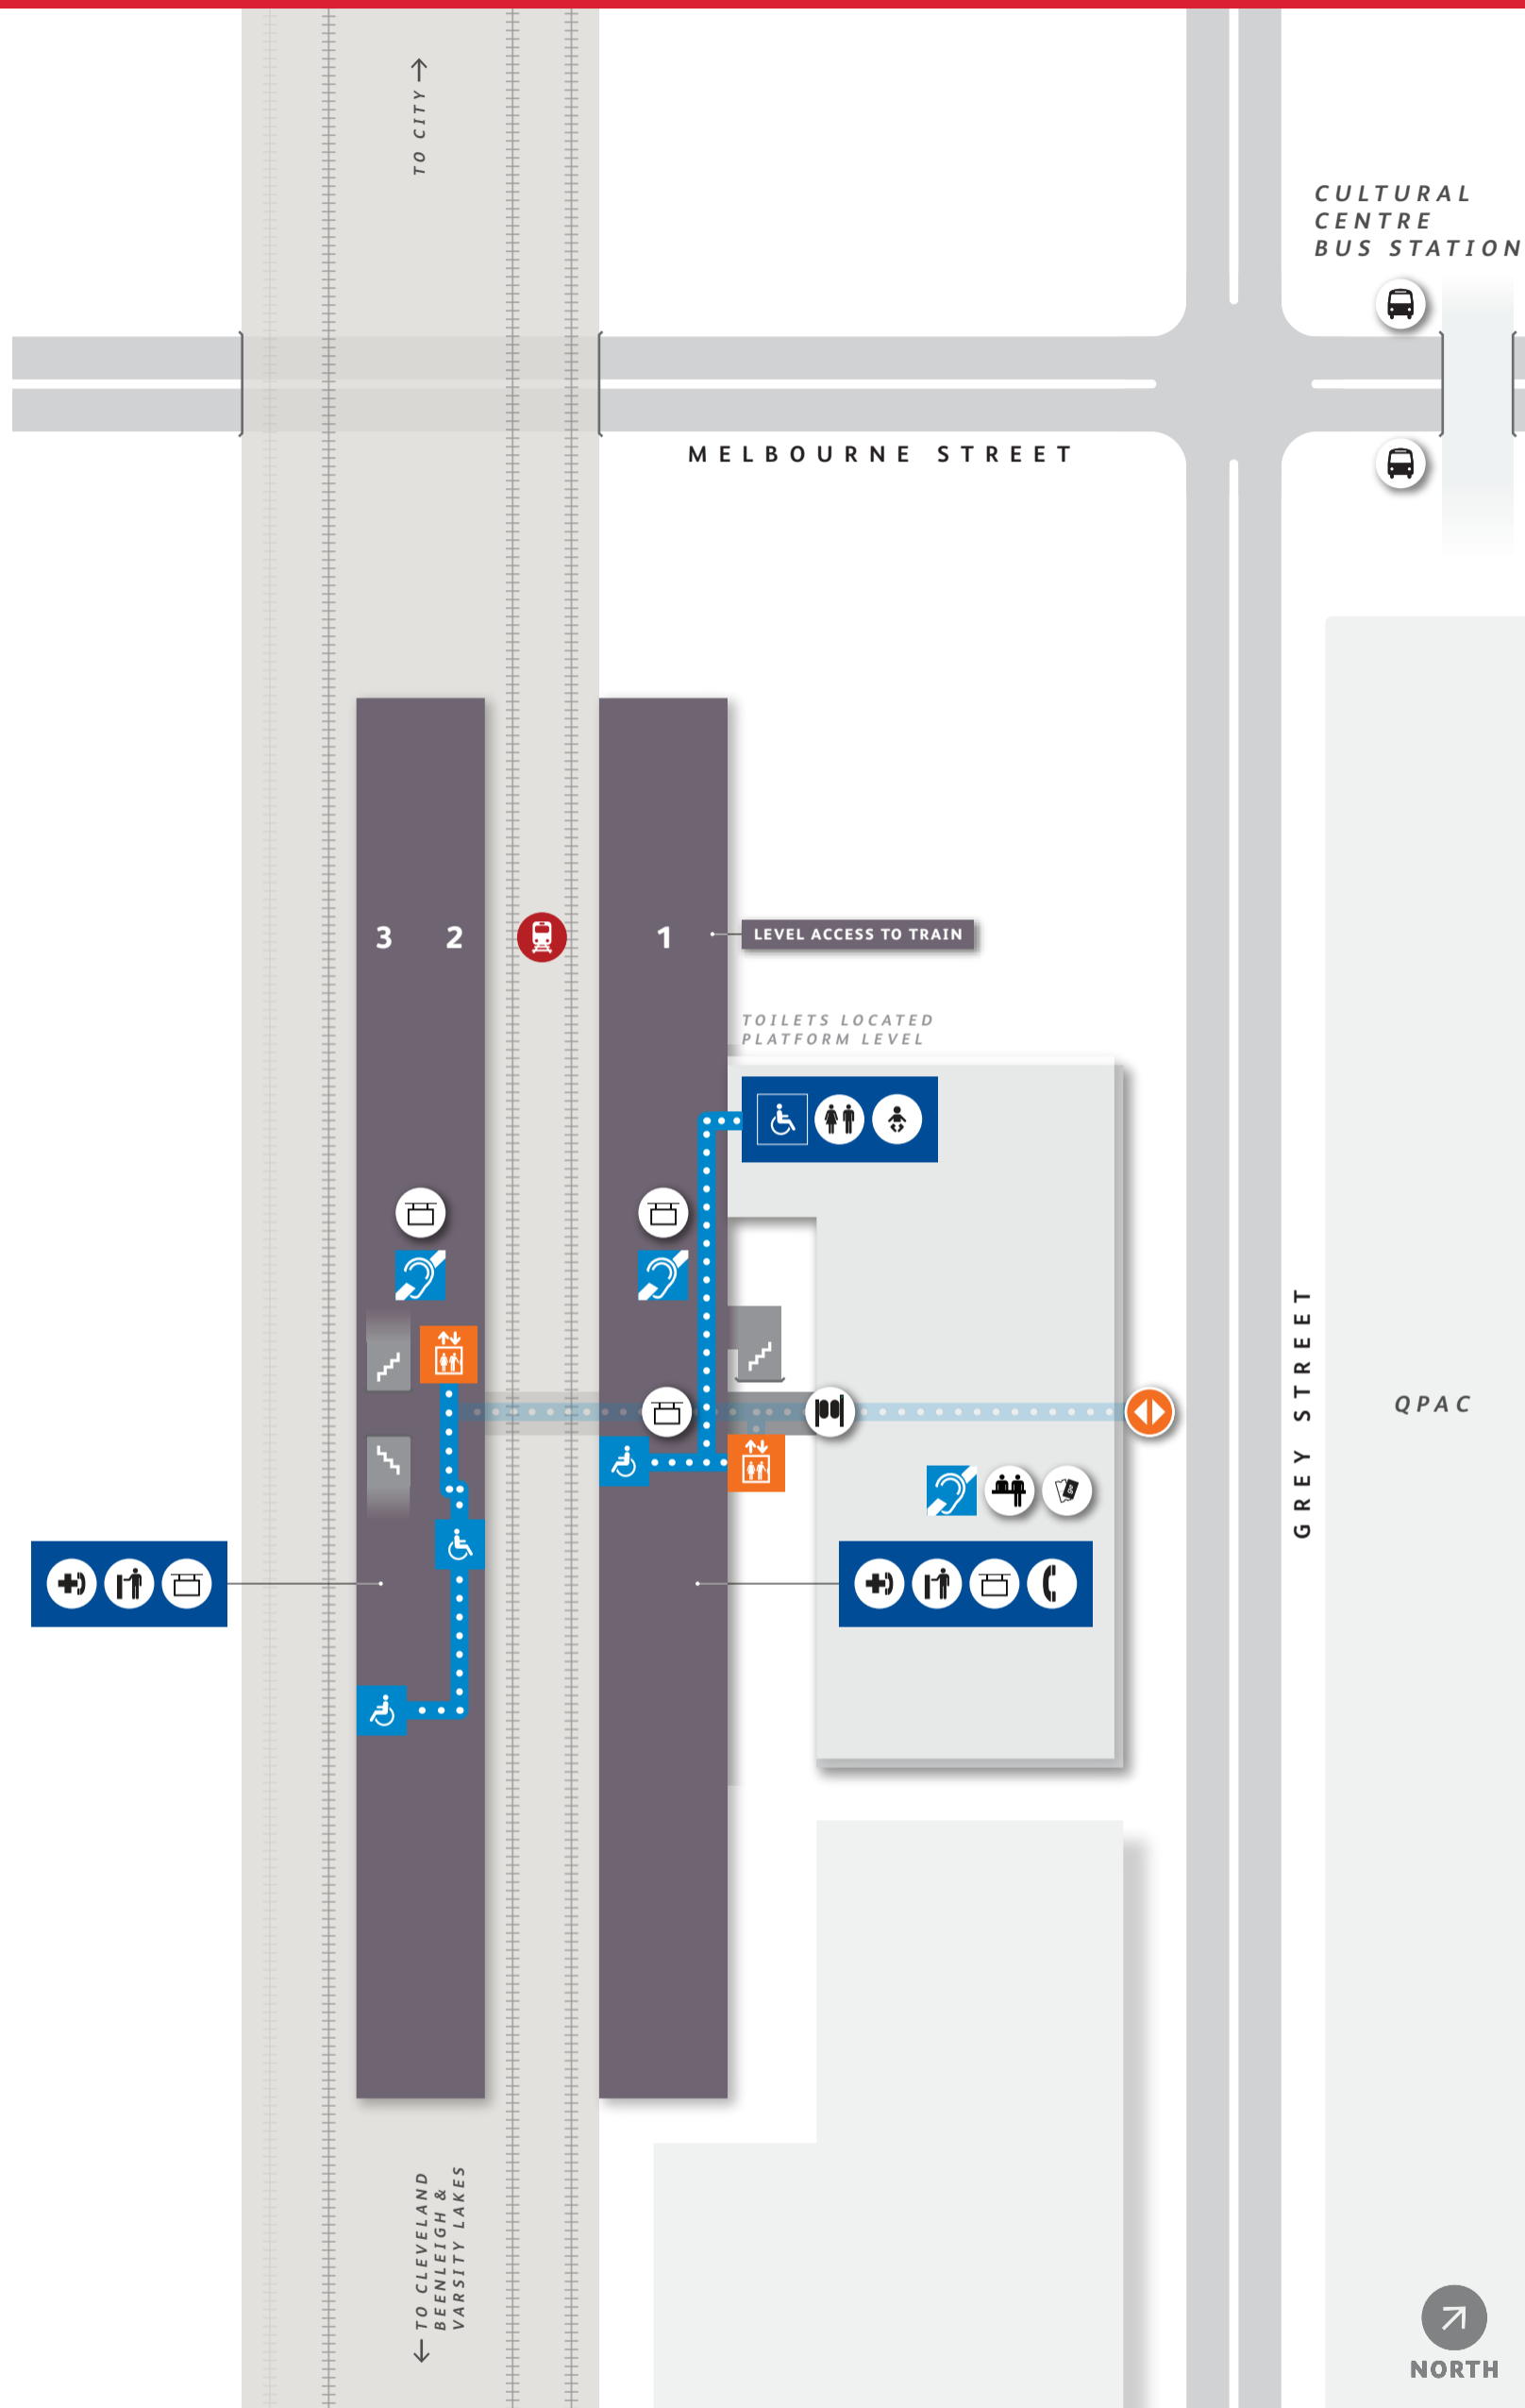

South Brisbane Station Platform Access Map

STATION FEATURES

-  Assisted Boarding Point
-  Hearing Loop
-  Entry
-  Accessible Path of Travel
-  Lift
-  Stairs
-  Help Phone
-  Next Train Information
-  Tickets/ Fares
-  Fare Gates
-  Customer Service Window
-  Customer Information Screen
-  Accessible Toilets
-  Toilets
-  Baby Change
-  Payphone
-  Bus Stop

OTHER FEATURES

- Shelter
- Priority Seating
- Bike Rack
- Tactile Ground Indicators

Design features of toilet and carparking facilities can vary between stations.