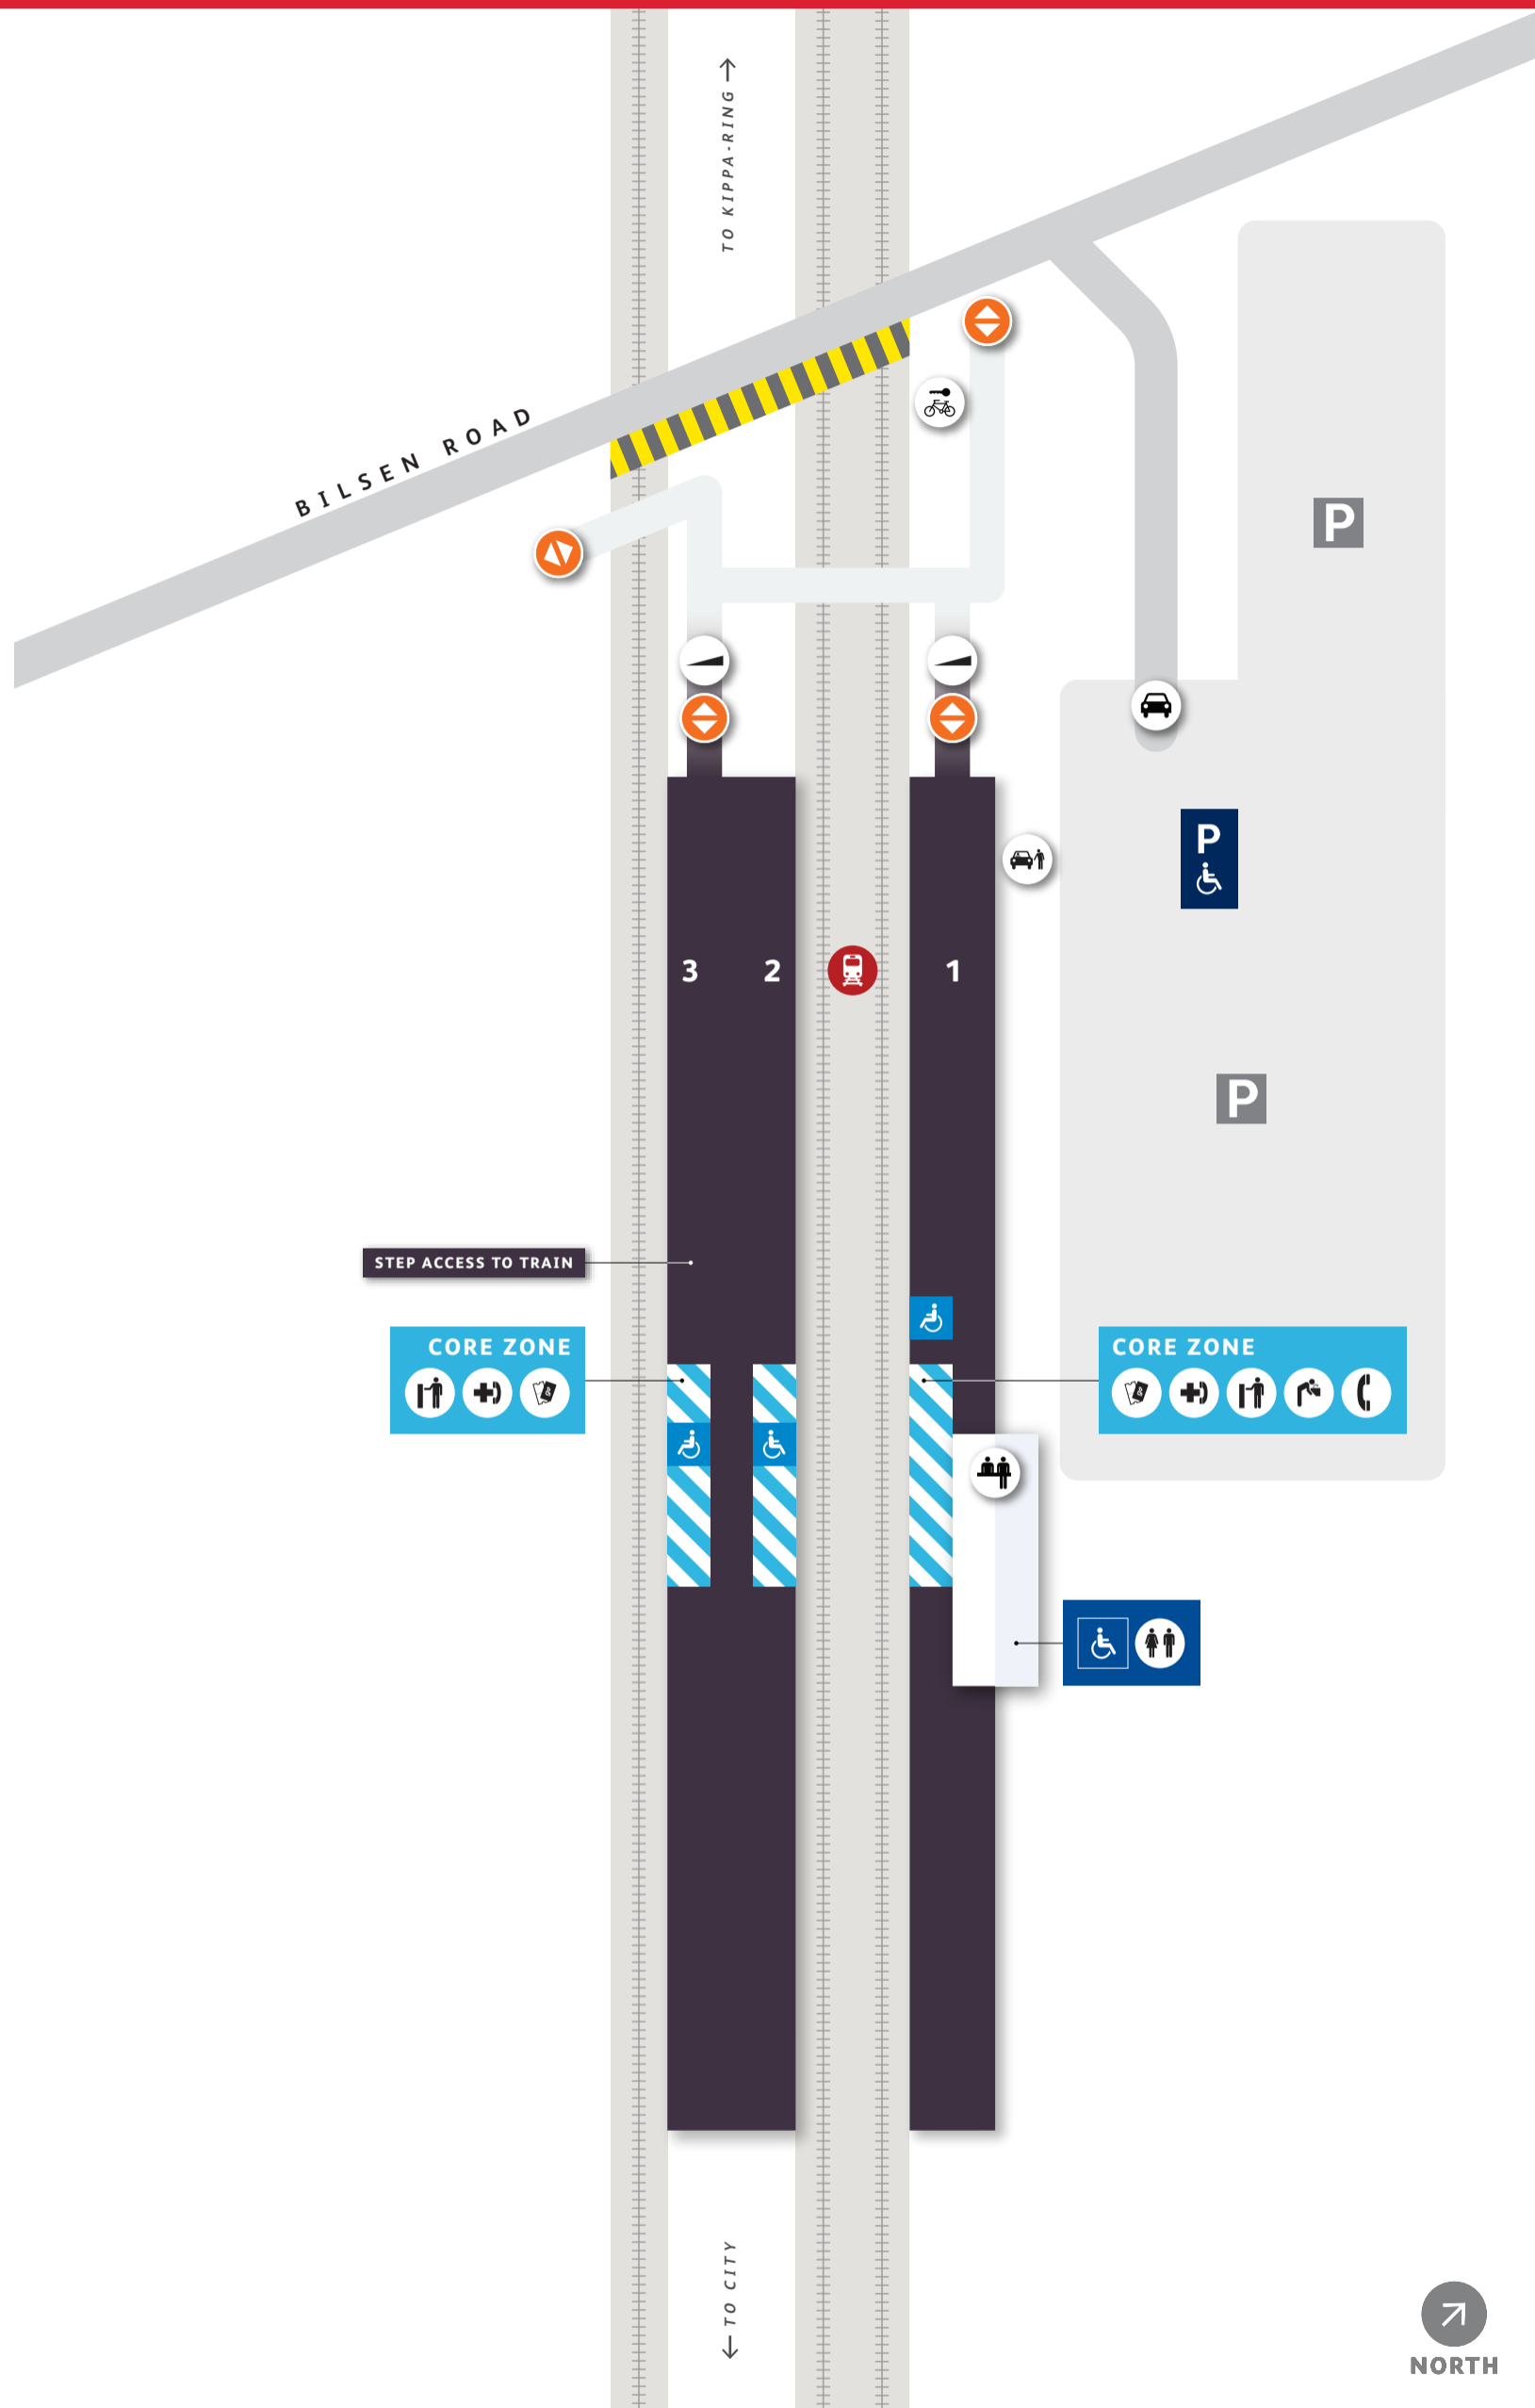

Sunshine Station Platform Access Map

CORE ZONE

- Assisted Boarding Point
- Help Phone
- Next Train Information
- Drinking Fountain
- Tickets/ Fares
- Payphone

STATION FEATURES

- Entry
- Accessible Parking
- Parking
- Steep Ramp
- Customer Service Window
- Accessible Toilets
- Toilets
- Bike Lockers
- Vehicular Entry
- Kiss'n'Ride

OTHER FEATURES

- Level Crossing
- Shelter
- Priority Seating
- Bike Rack
- Tactile Ground Indicators

Design features of toilet and carparking facilities can vary between stations.