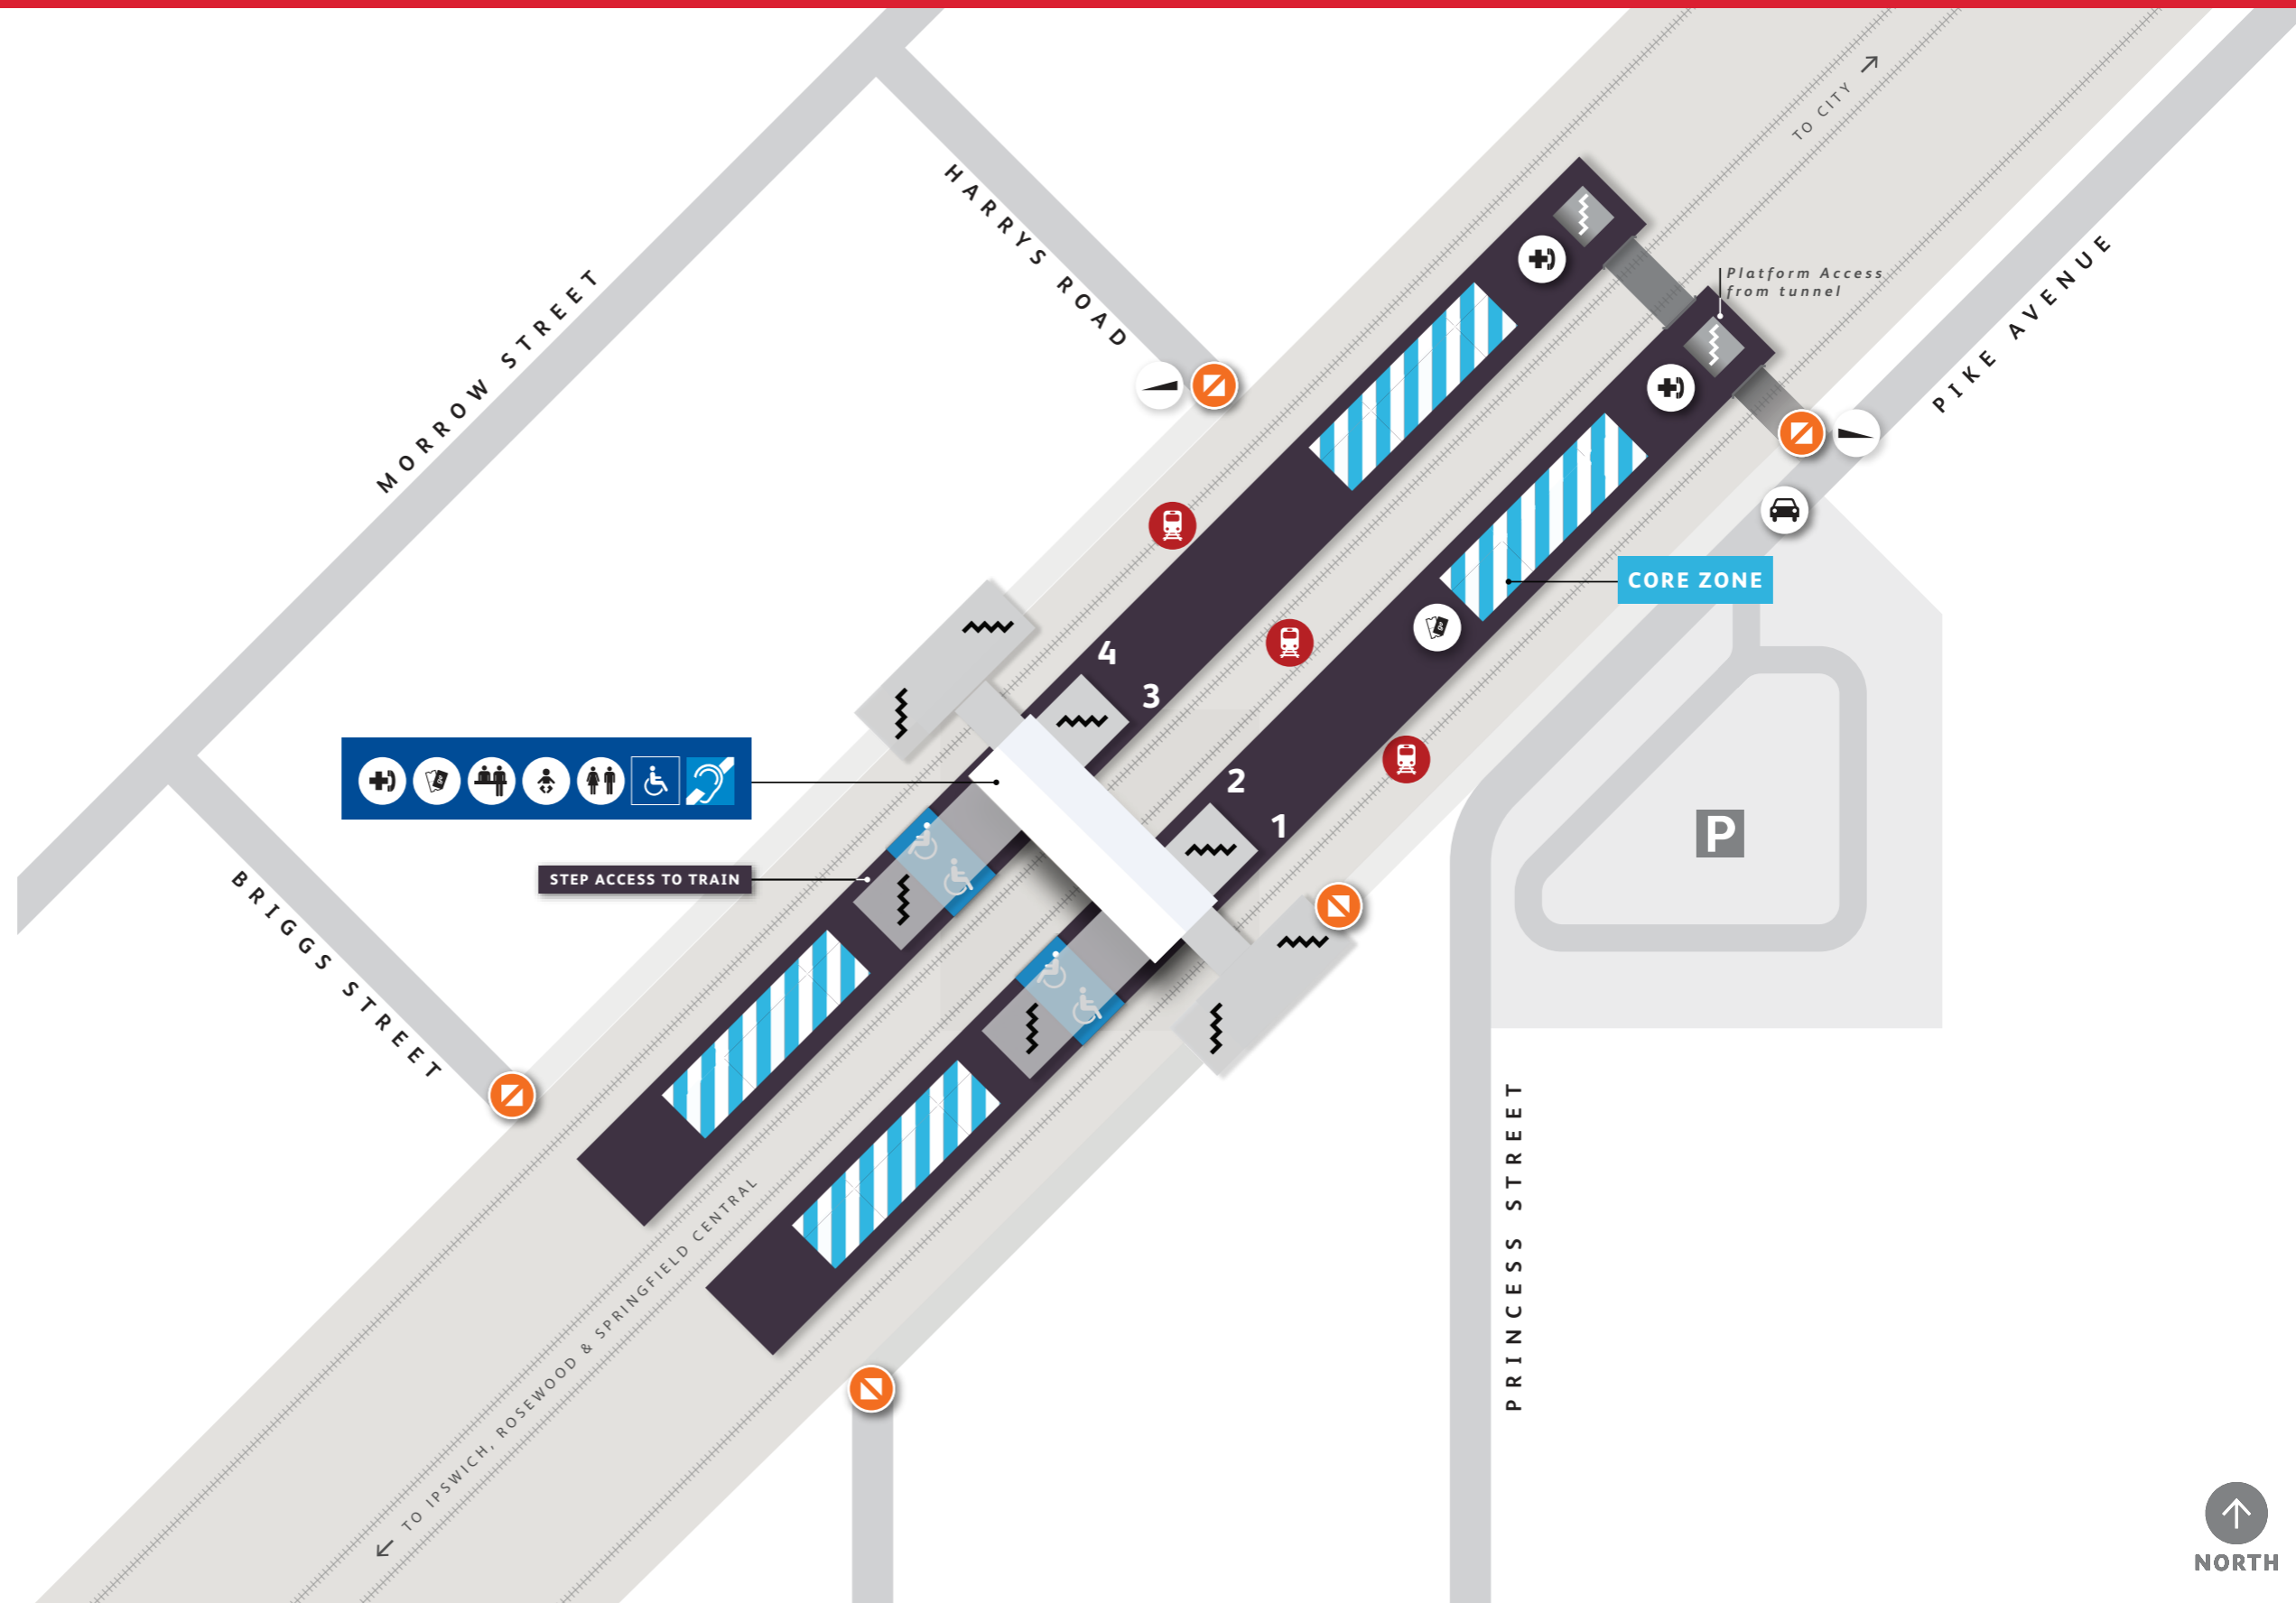

# Taringa Station Platform Access Map

## STATION FEATURES

-  Assisted Boarding Point
-  Hearing Loop
-  Entry
-  Parking
-  Steep Ramp
-  Stairs
-  Help Phone
-  Tickets/ Fares
-  Customer Service Window
-  Accessible Toilets
-  Toilets
-  Baby Change
-  Vehicular Entry

## OTHER FEATURES

Shelter

Design features of toilet and carparking facilities can vary between stations.