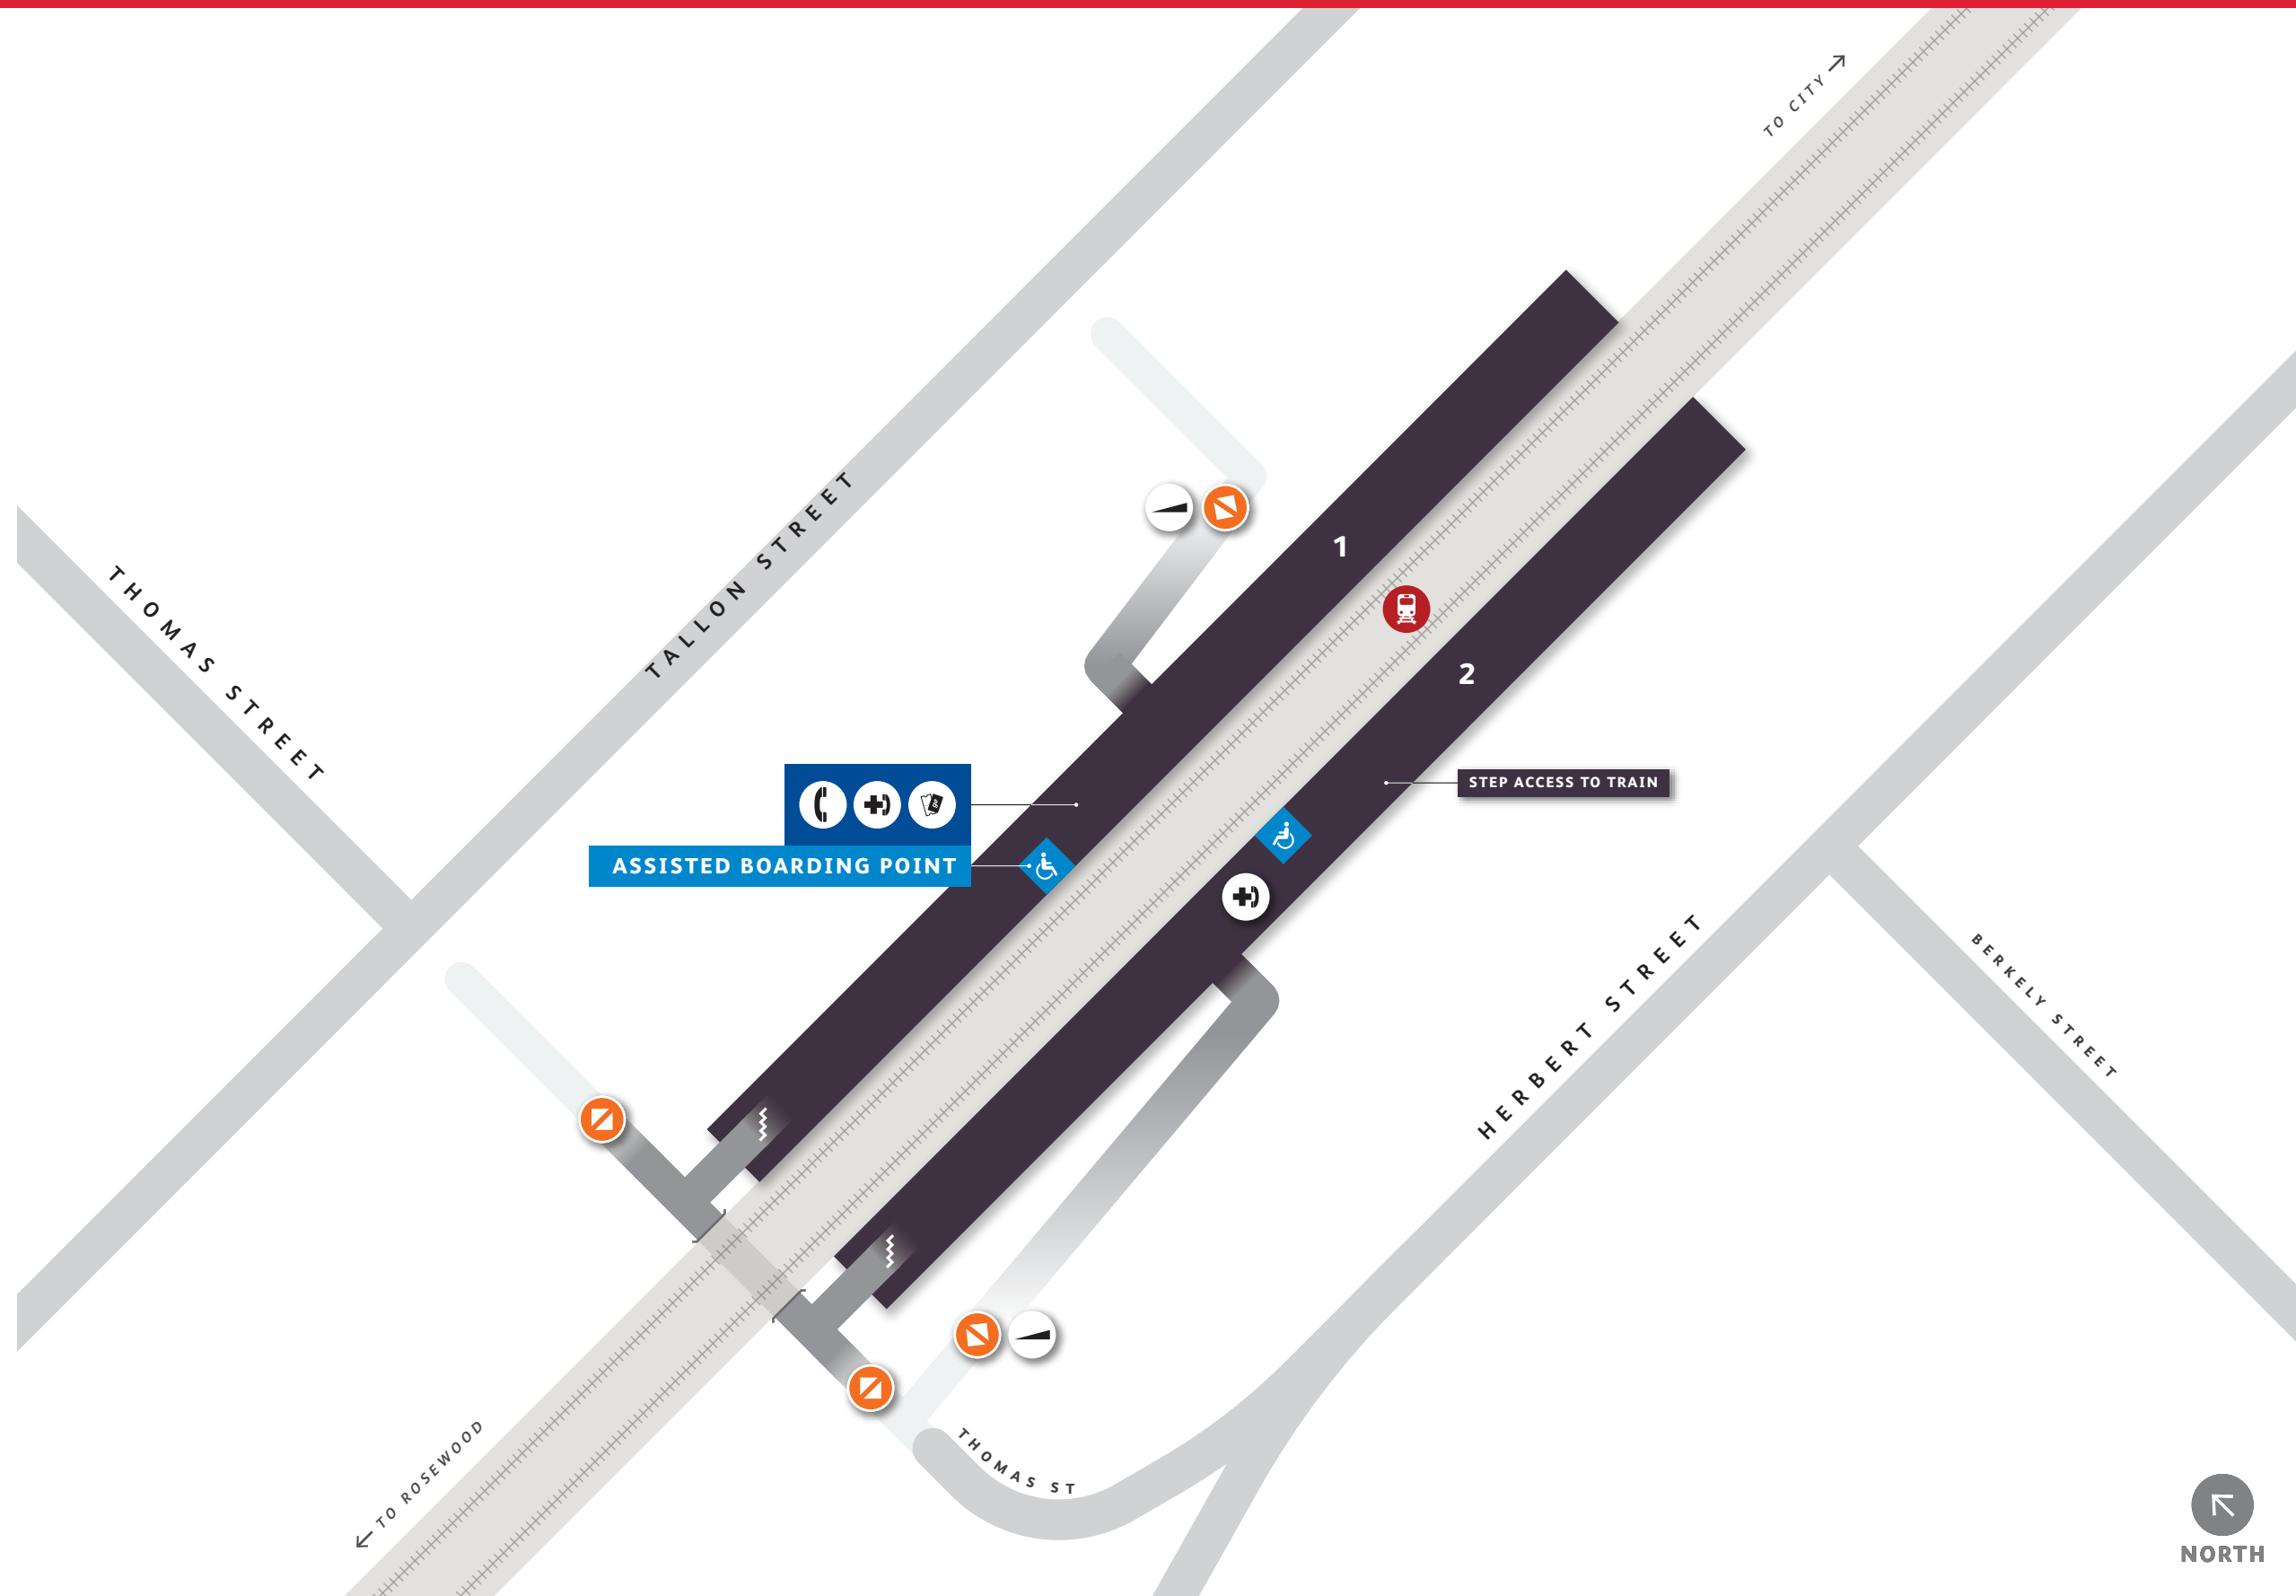

Thomas Street Station Platform Access Map

STATION FEATURES

-  Assisted Boarding Point
-  Entry
-  Steep Ramp
-  Stairs
-  Help Phone
-  Tickets/ Fares
-  Payphone

OTHER FEATURES

- Shelter
- Priority Seating
- Tactile Ground Indicators

Design features of toilet and carparking facilities can vary between stations.