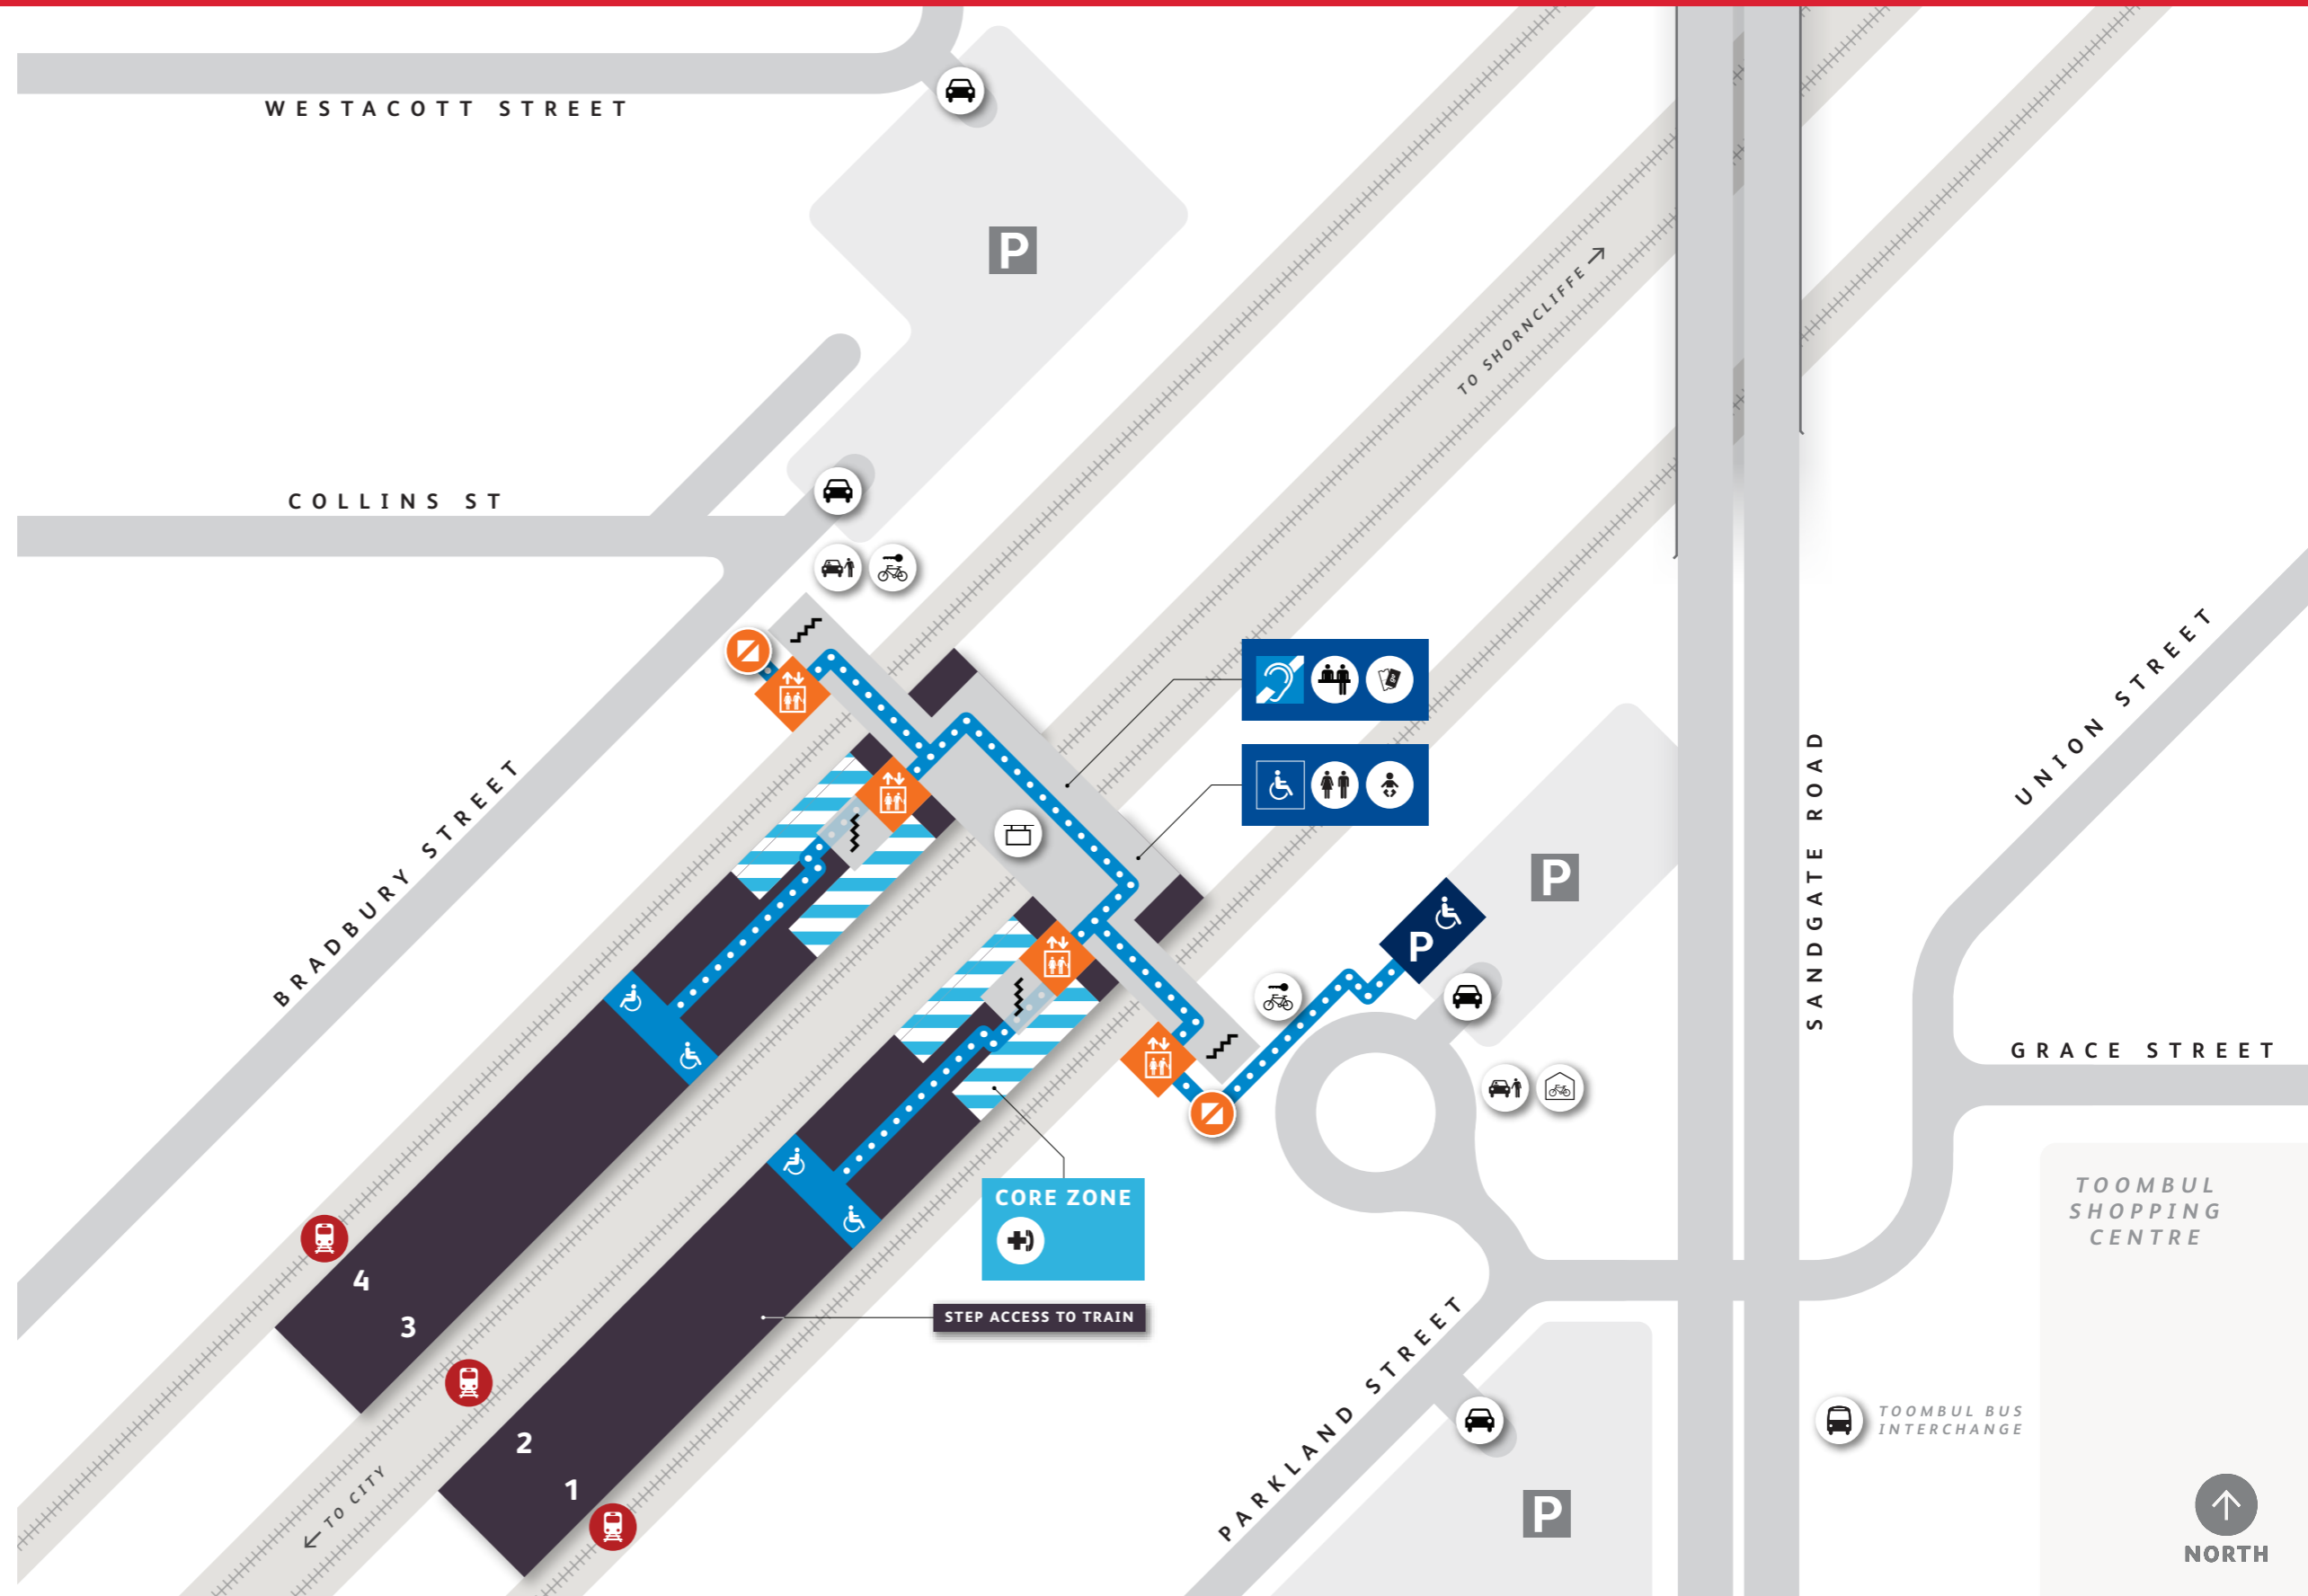

Toombul Station Platform Access Map

CORE ZONE

- Help Phone

STATION FEATURES

- Assisted Boarding Point
- Hearing Loop
- Entry
- Accessible Parking
- Accessible Path of Travel
- Parking
- Steep Ramp
- Lift
- Stairs
- Tickets/ Fares
- Customer Service Window
- Accessible Toilets
- Toilets
- Baby Change
- Bike Lockers
- Bike Enclosures
- Vehicular Entry
- Kiss'n'Ride
- Payphone
- Bus Interchange

OTHER FEATURES

- Shelter
- Priority Seating
- Bike Rack

Design features of toilet and carparking facilities can vary between stations.