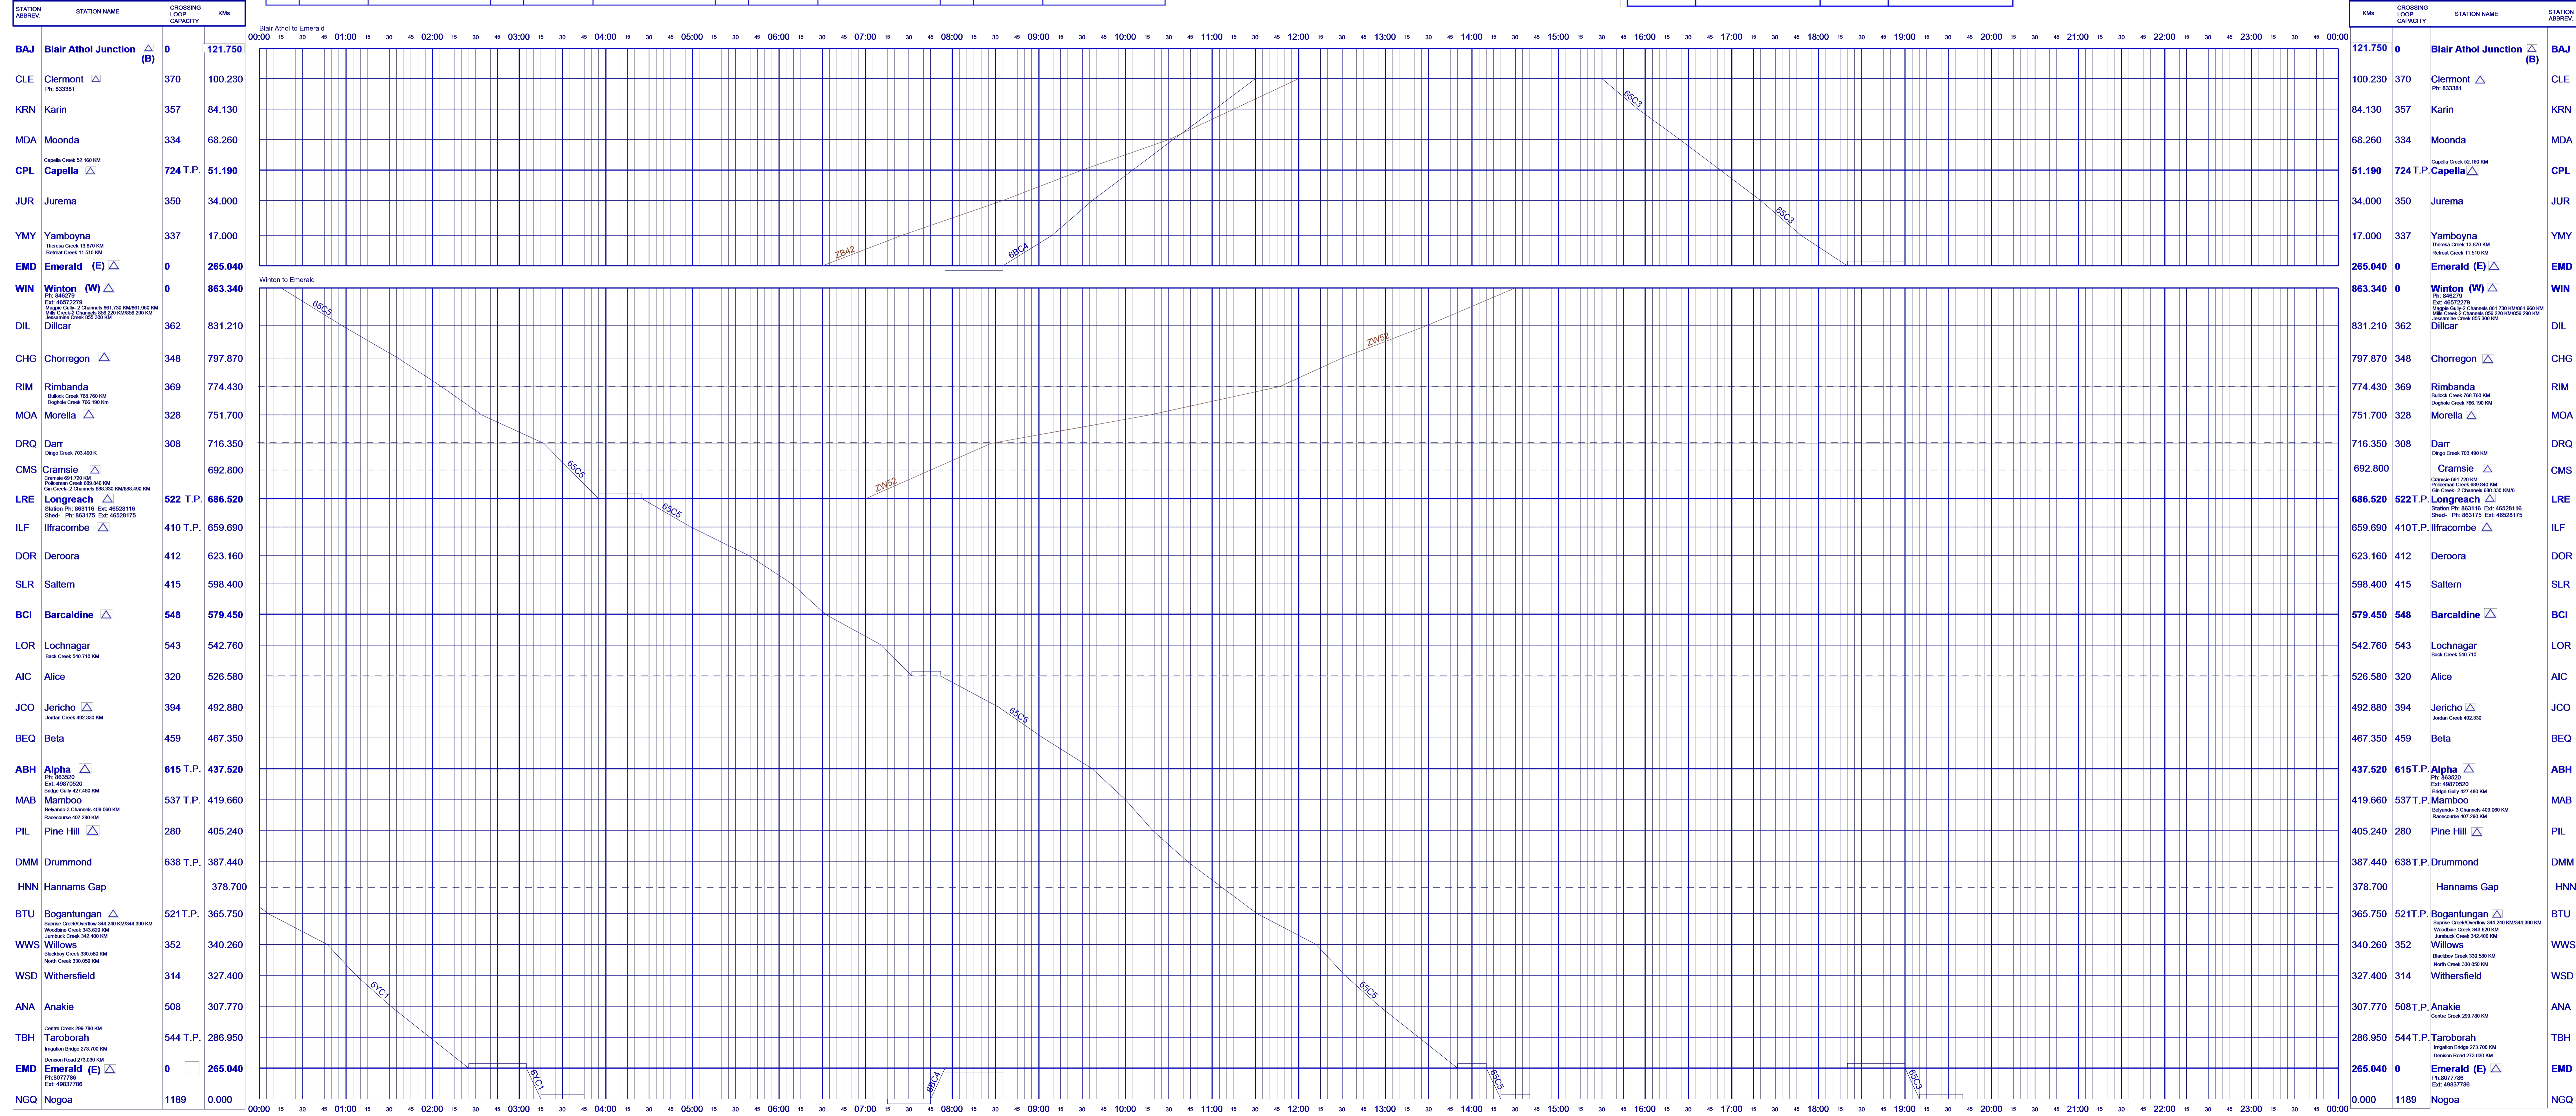

Friday, 25 April 2025

SHIFT NUMBER	TIME OF SHIFT	SIGNATURE	SHIFT NUMBER	TIME OF SHIFT	SIGNATURE	SHIFT NUMBER	TIME OF SHIFT	SIGNATURE	SHIFT NUMBER	TIME OF SHIFT	SIGNATURE
1		PRINT	2		PRINT	3		PRINT	4		PRINT

TVCH Central Highlands
Friday, 25 April 2025

TIME OF SHIFT	NSO SIGNATURE	TIME OF SHIFT	NSO SIGNATURE

Friday, 25 April 2025

Friday, 25 April 2025

TVCH Central Highlands

Friday, 25 April 2025