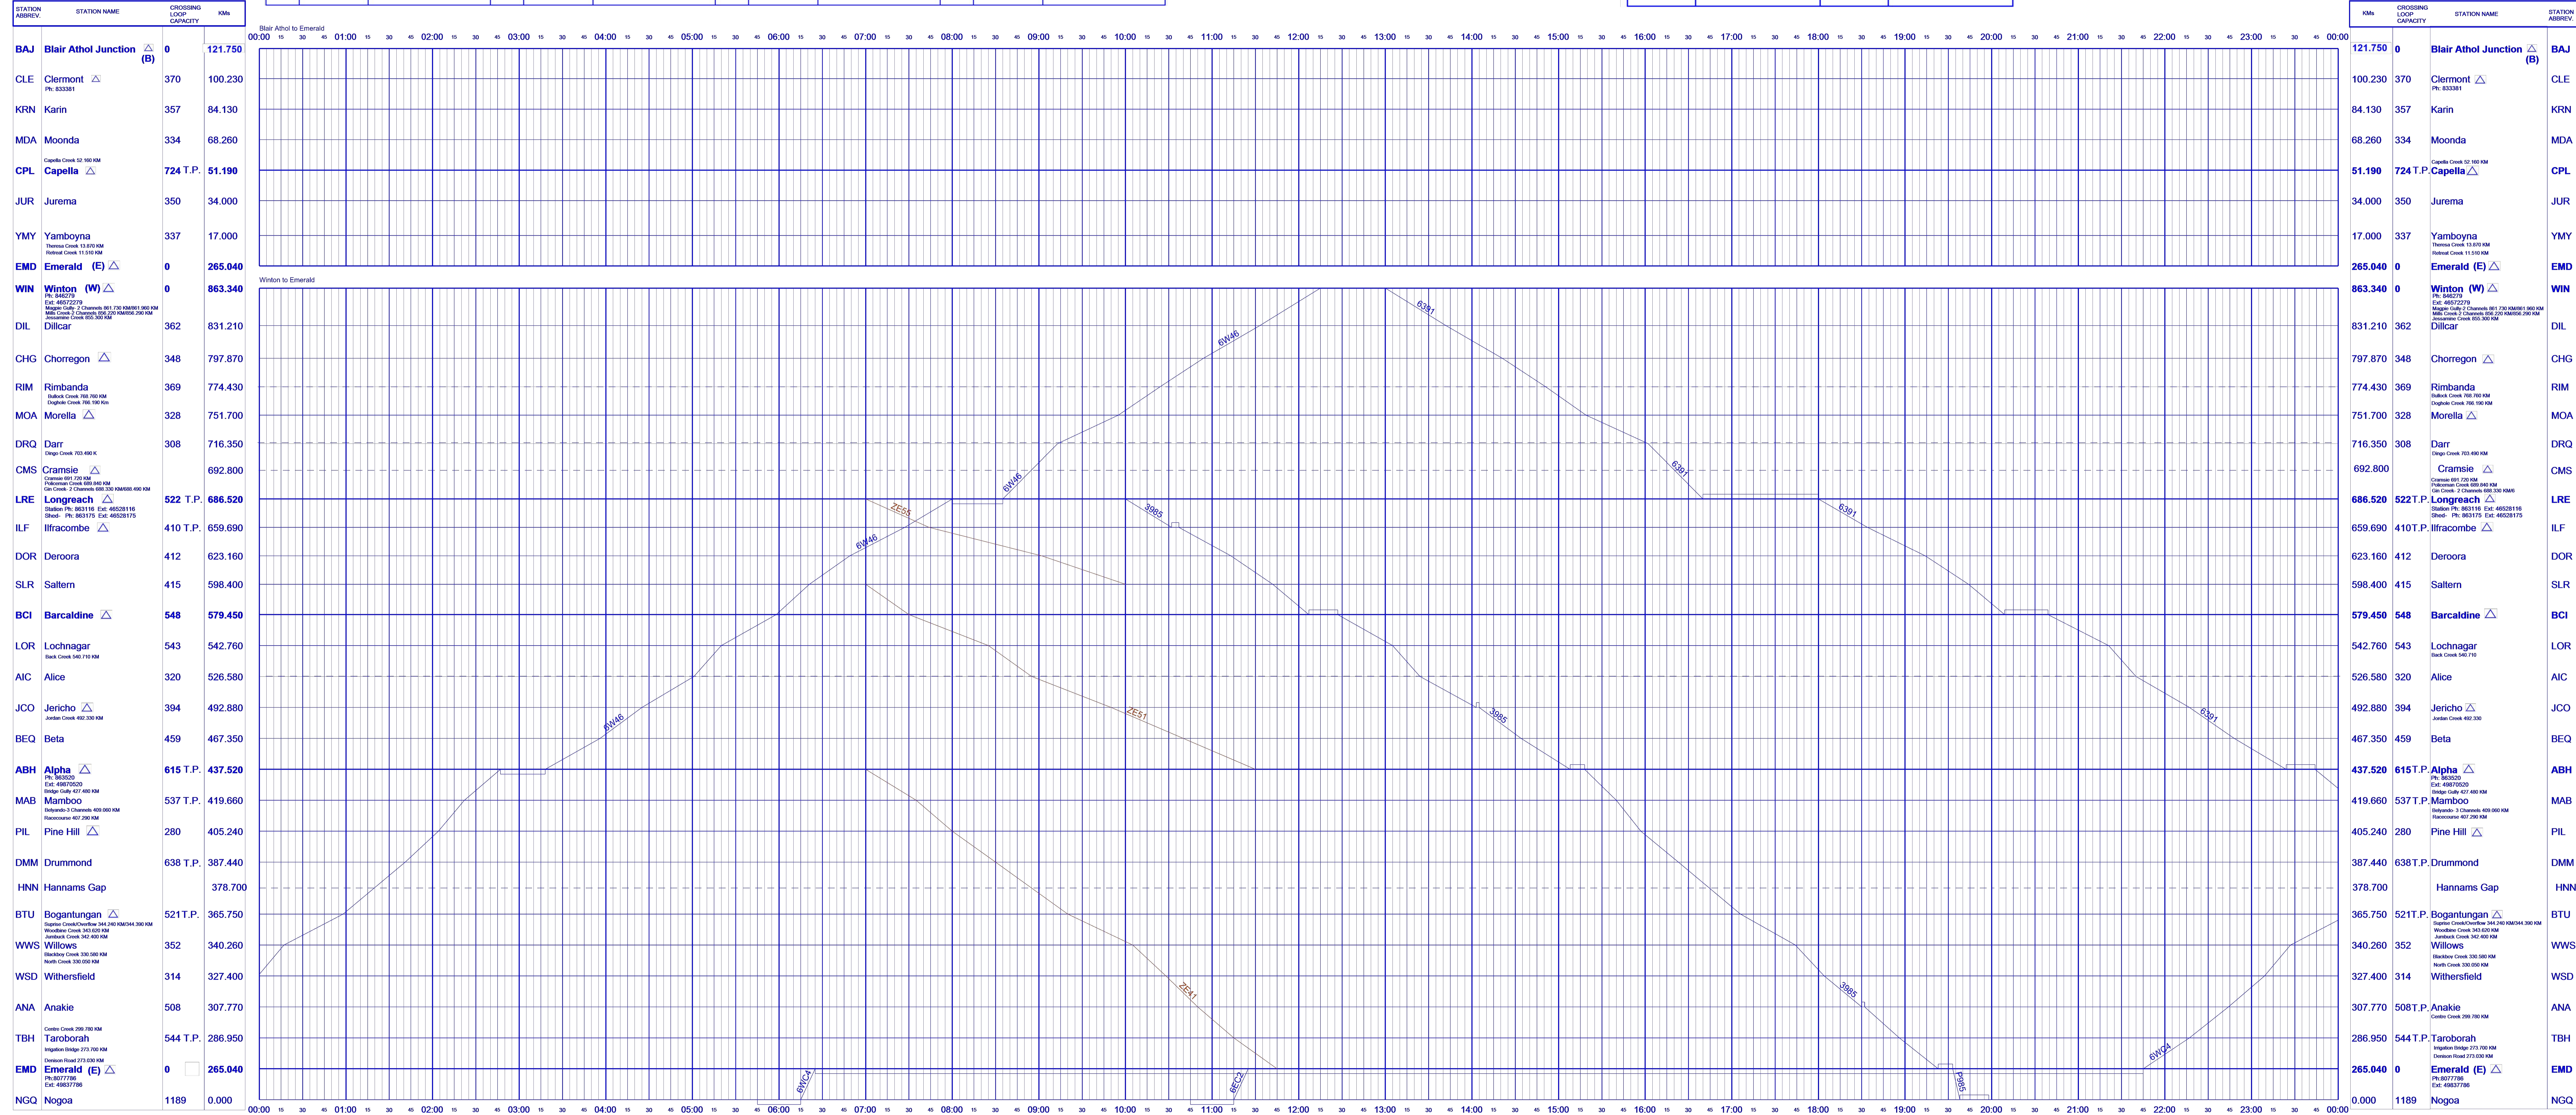

Monday, 21 April 2025

SHIFT NUMBER	TIME OF SHFT	SIGNATURE	SHIFT NUMBER	TIME OF SHFT	SIGNATURE	SHIFT NUMBER	TIME OF SHFT	SIGNATURE	SHIFT NUMBER	TIME OF SHFT	SIGNATURE
1		PRINT	2		PRINT	3		PRINT	4		PRINT

TVCH Central Highlands
Monday, 21 April 2025

TIME OF SHIFT	NSO SIGNATURE	TIME OF SHIFT	NSO SIGNATURE

Monday, 21 April 2025

Monday, 21 April 2025

TVCH Central Highlands

Monday, 21 April 2025