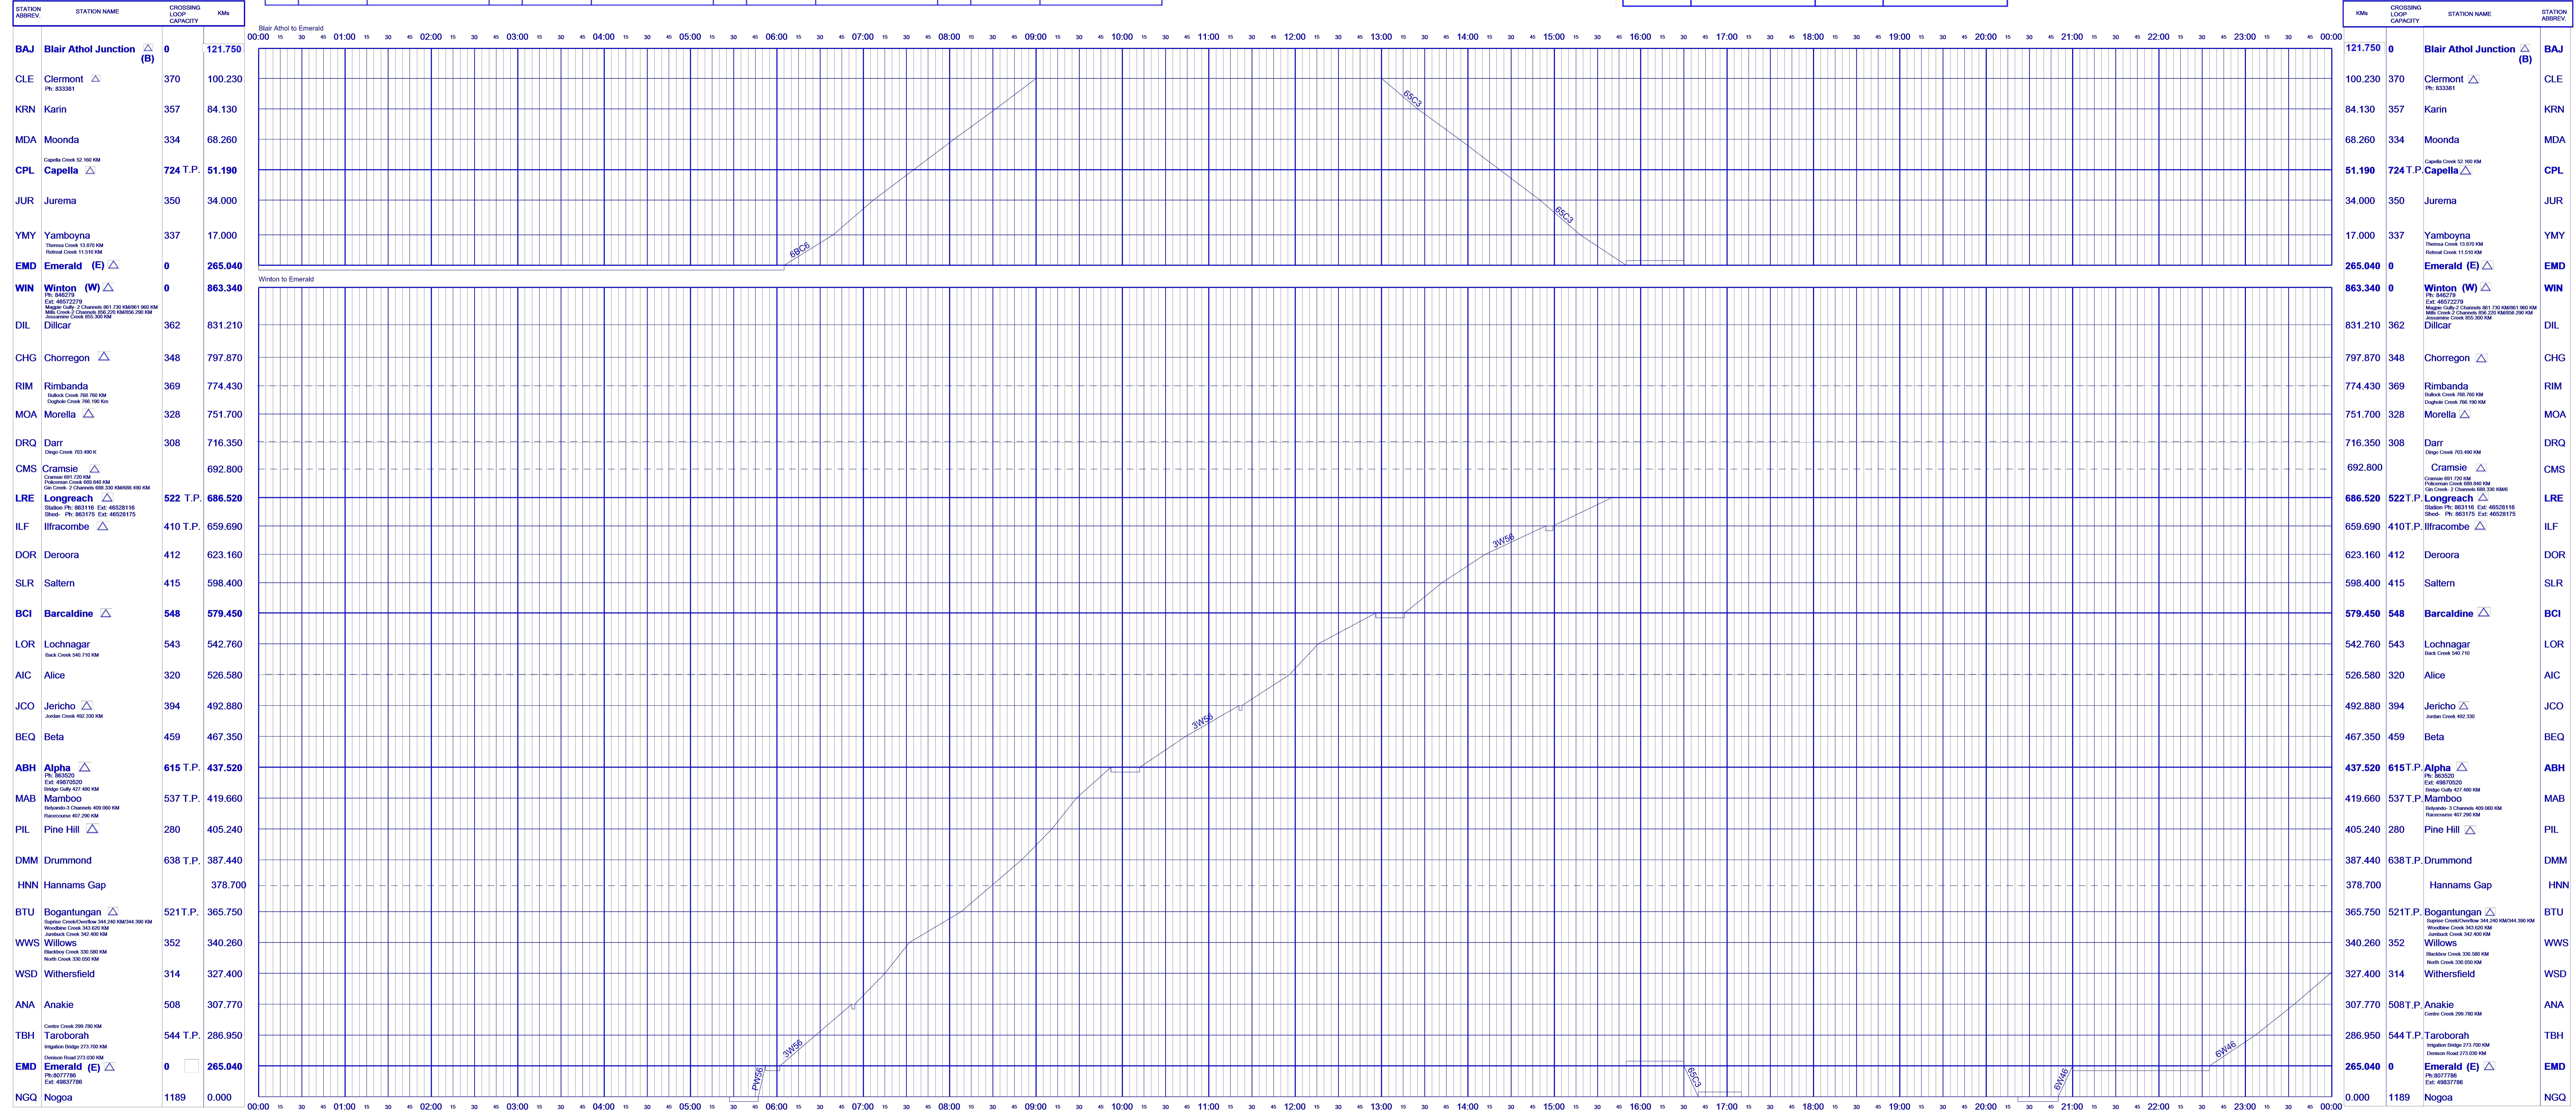

Sunday, 27 April 2025

SHIFT NUMBER	TIME OF SHFT	SIGNATURE	SHIFT NUMBER	TIME OF SHFT	SIGNATURE	SHIFT NUMBER	TIME OF SHFT	SIGNATURE	SHIFT NUMBER	TIME OF SHFT	SIGNATURE
1		PRINT	2		PRINT	3		PRINT	4		PRINT

TVCH Central Highlands
Sunday, 27 April 2025

TIME OF SHFT	NSO SIGNATURE	TIME OF SHFT	NSO SIGNATURE

Sunday, 27 April 2025

Sunday, 27 April 2025

TVCH Central Highlands

Sunday, 27 April 2025