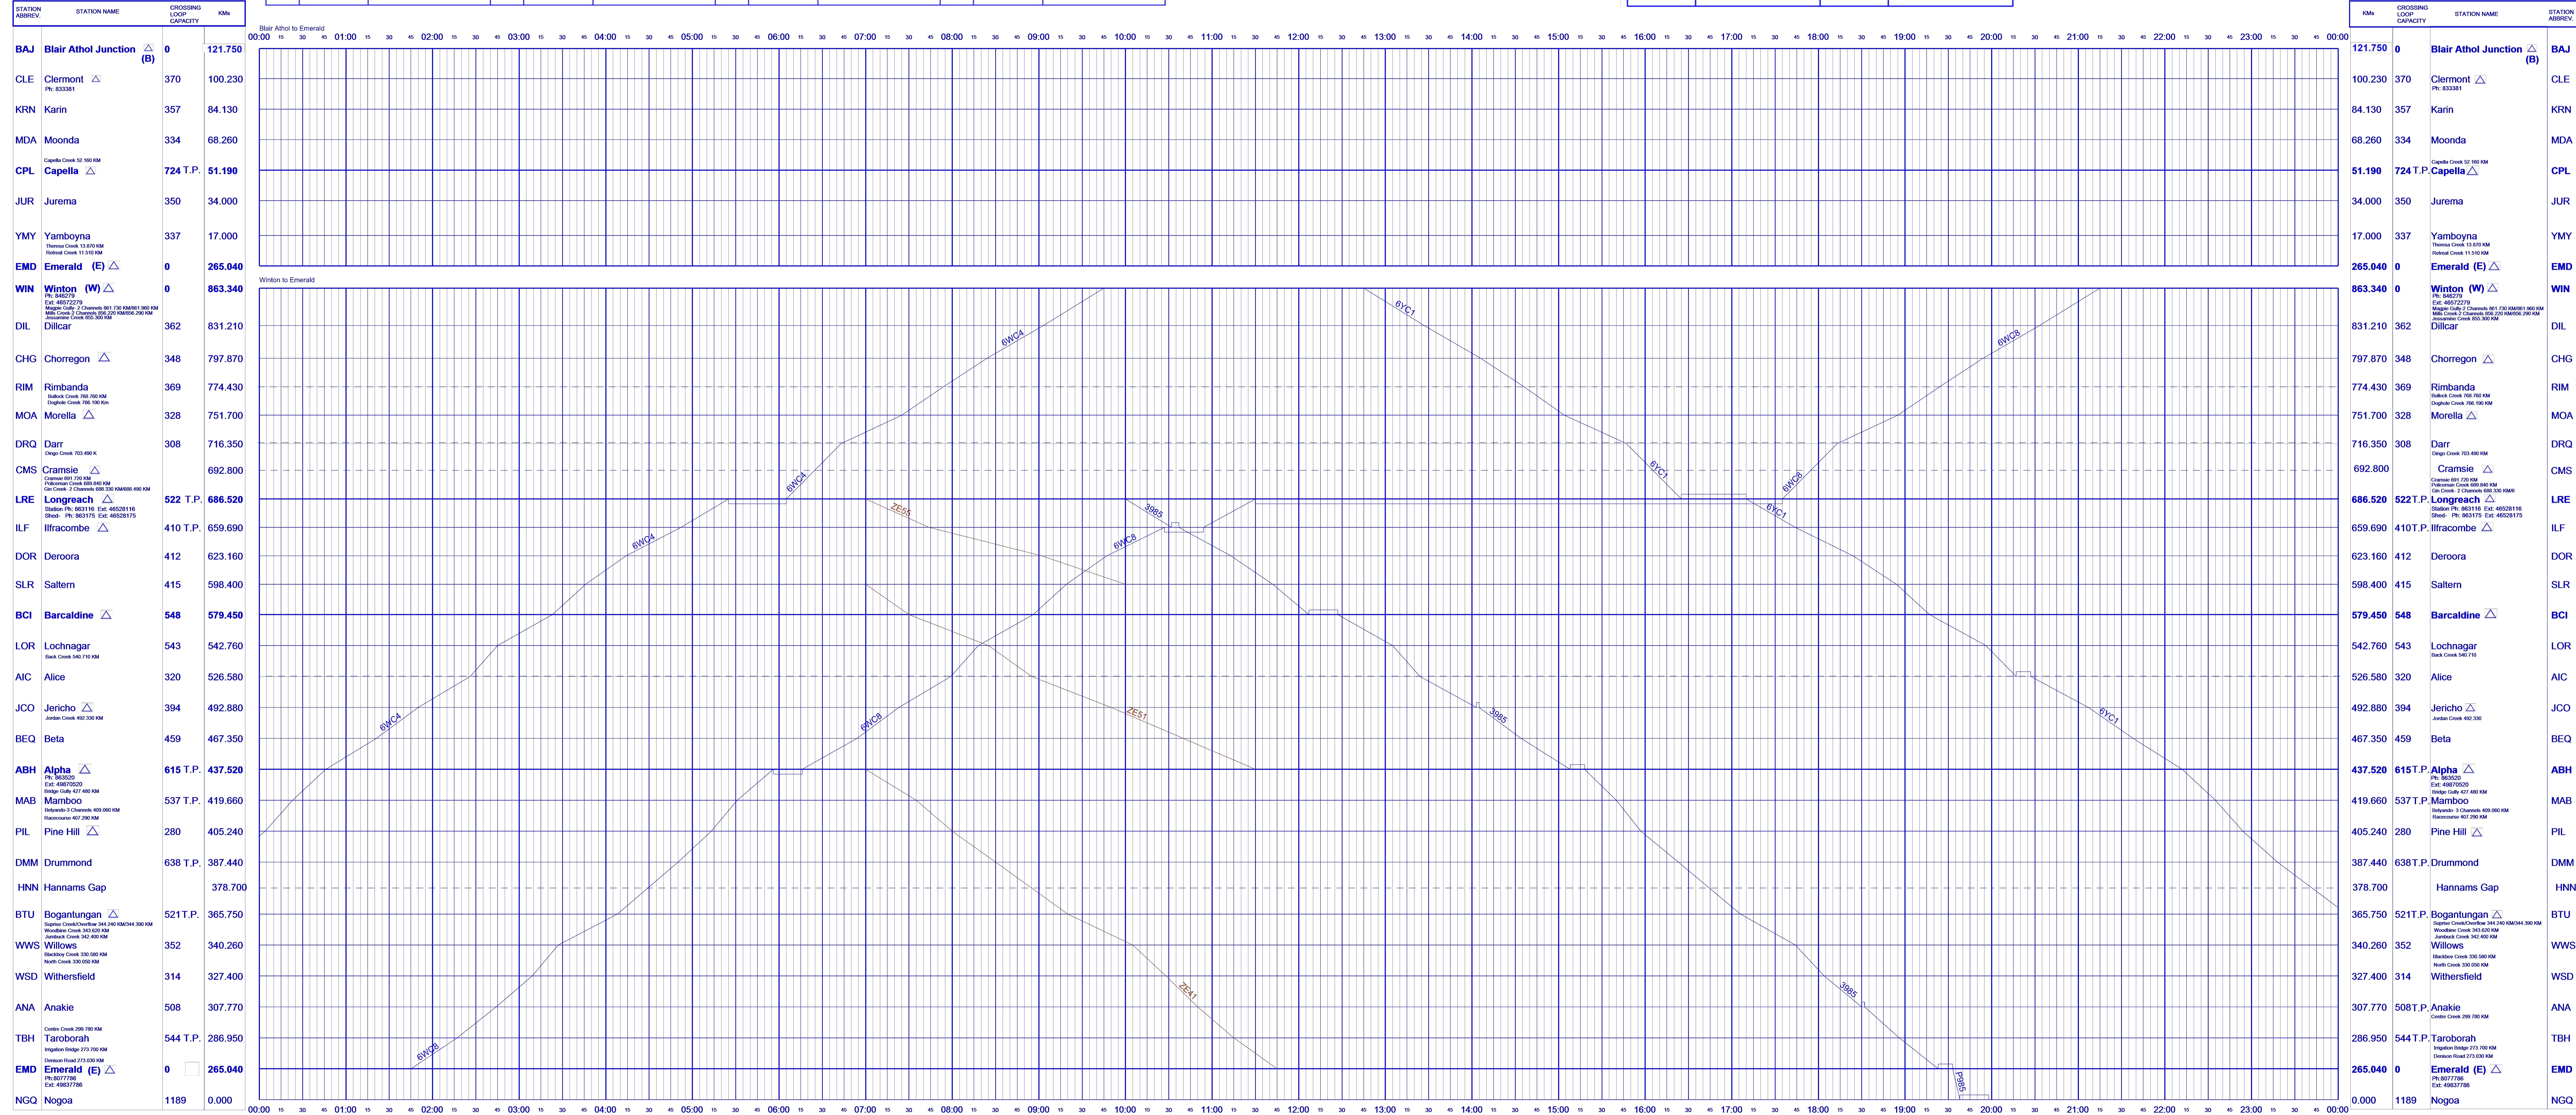

Thursday, 24 April 2025

SHIFT NUMBER	TIME OF SHFT	SIGNATURE	SHIFT NUMBER	TIME OF SHFT	SIGNATURE	SHIFT NUMBER	TIME OF SHFT	SIGNATURE	SHIFT NUMBER	TIME OF SHFT	SIGNATURE
1		PRINT	2		PRINT	3		PRINT	4		PRINT

TVCH Central Highlands
Thursday, 24 April 2025

TIME OF SHFT	NSO SIGNATURE	TIME OF SHFT	NSO SIGNATURE

Thursday, 24 April 2025

Thursday, 24 April 2025

TVCH Central Highlands

Thursday, 24 April 2025