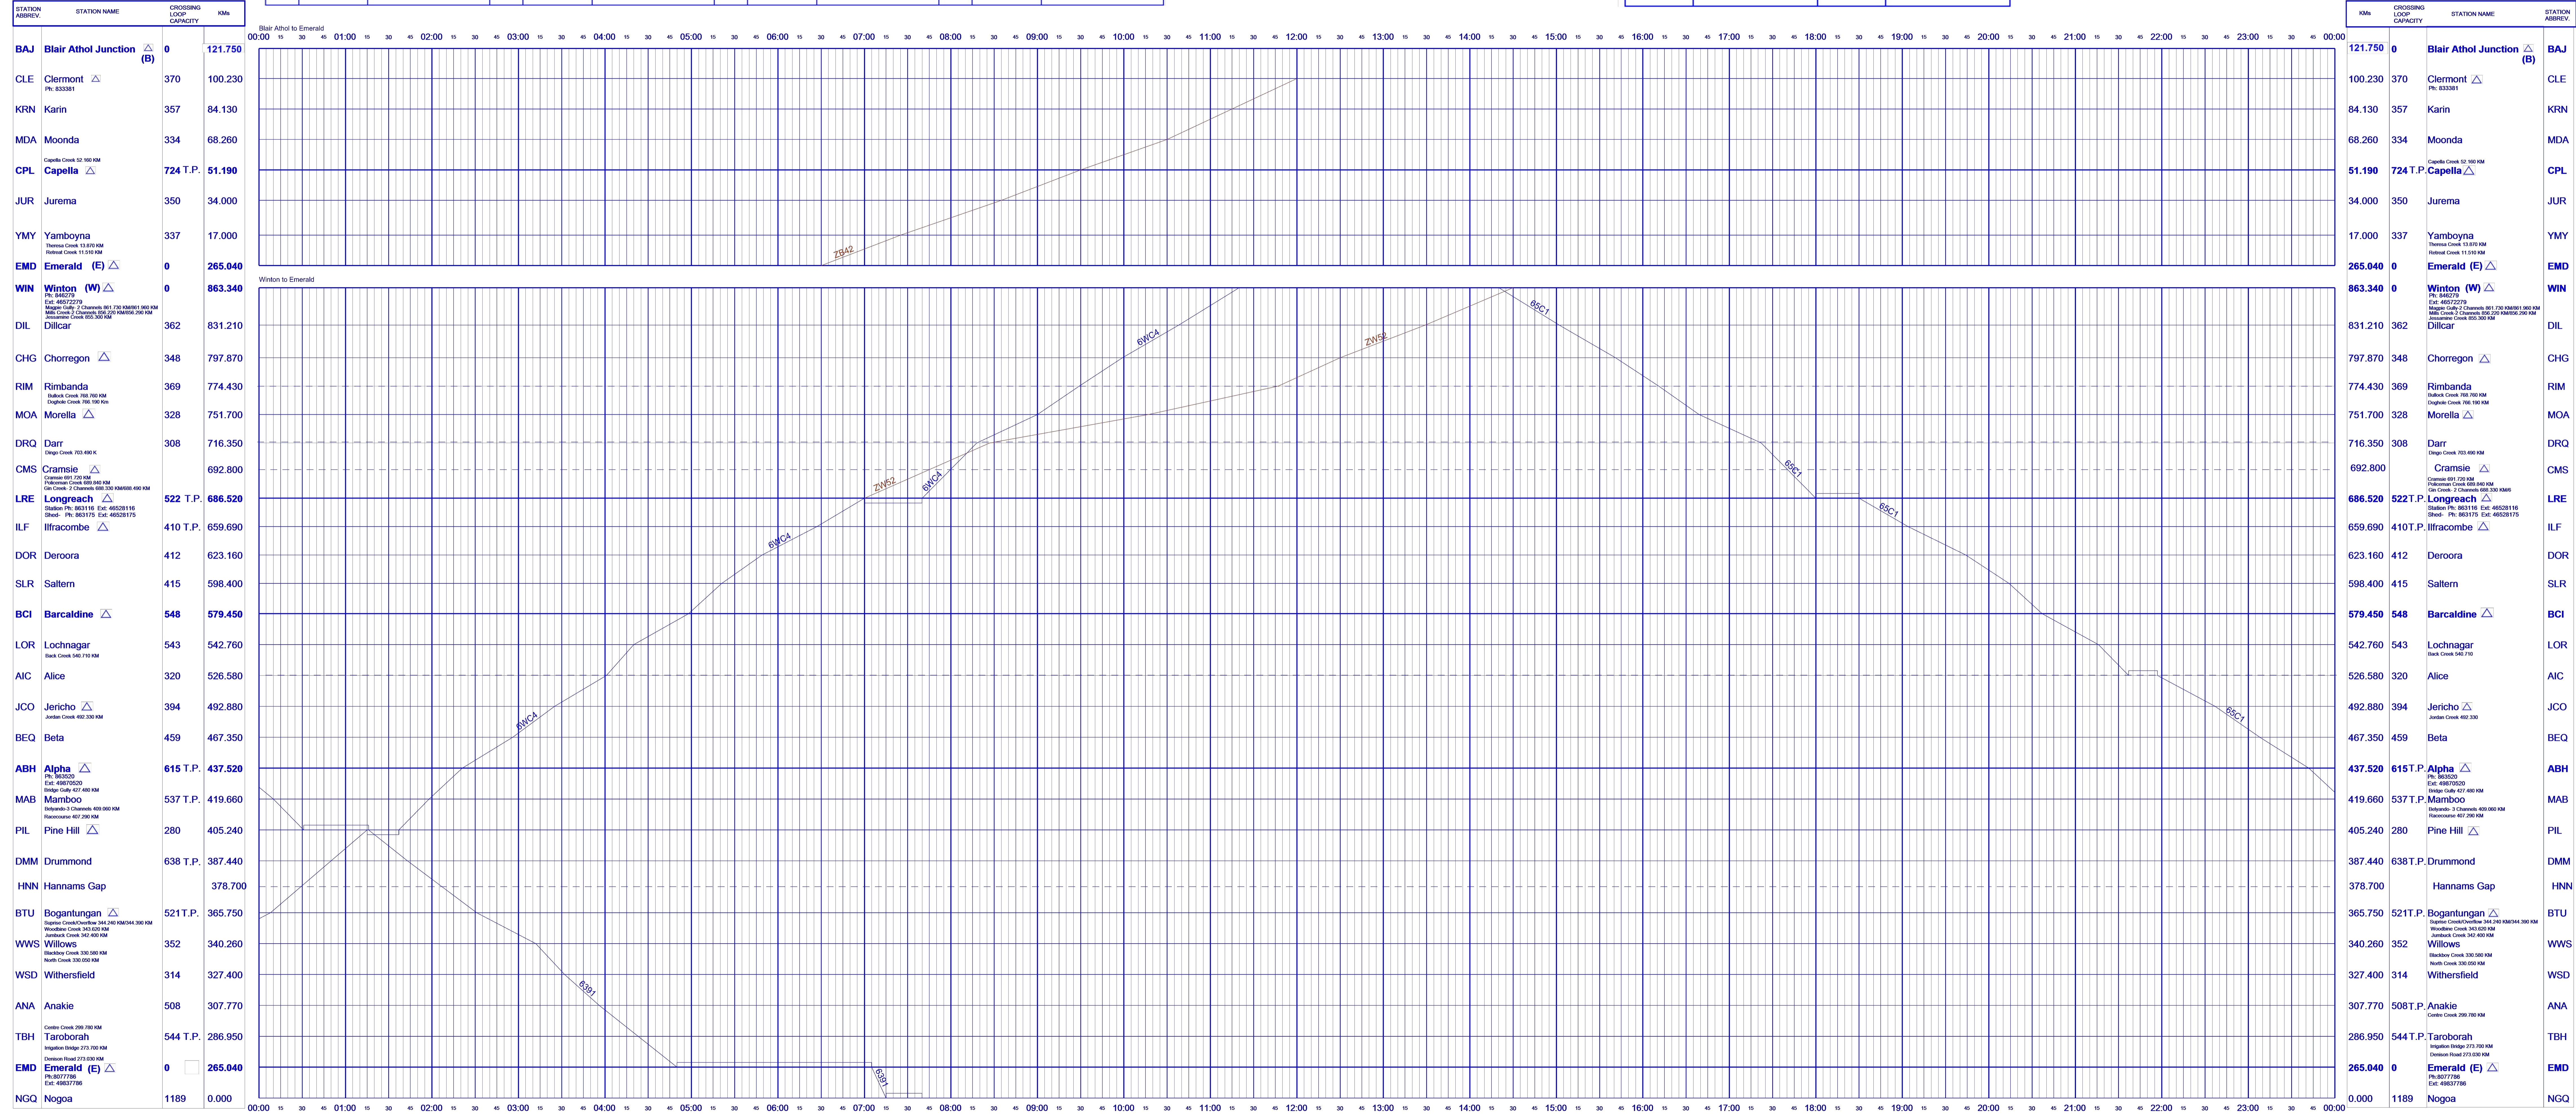

Tuesday, 22 April 2025

SHIFT NUMBER	TIME OF SHFT	SIGNATURE	SHIFT NUMBER	TIME OF SHFT	SIGNATURE	SHIFT NUMBER	TIME OF SHFT	SIGNATURE	SHIFT NUMBER	TIME OF SHFT	SIGNATURE
1		PRINT	2		PRINT	3		PRINT	4		PRINT

TVCH Central Highlands
Tuesday, 22 April 2025

TIME OF SHIFT	NSO SIGNATURE	TIME OF SHIFT	NSO SIGNATURE

Tuesday, 22 April 2025

Tuesday, 22 April 2025

TVCH Central Highlands

Tuesday, 22 April 2025