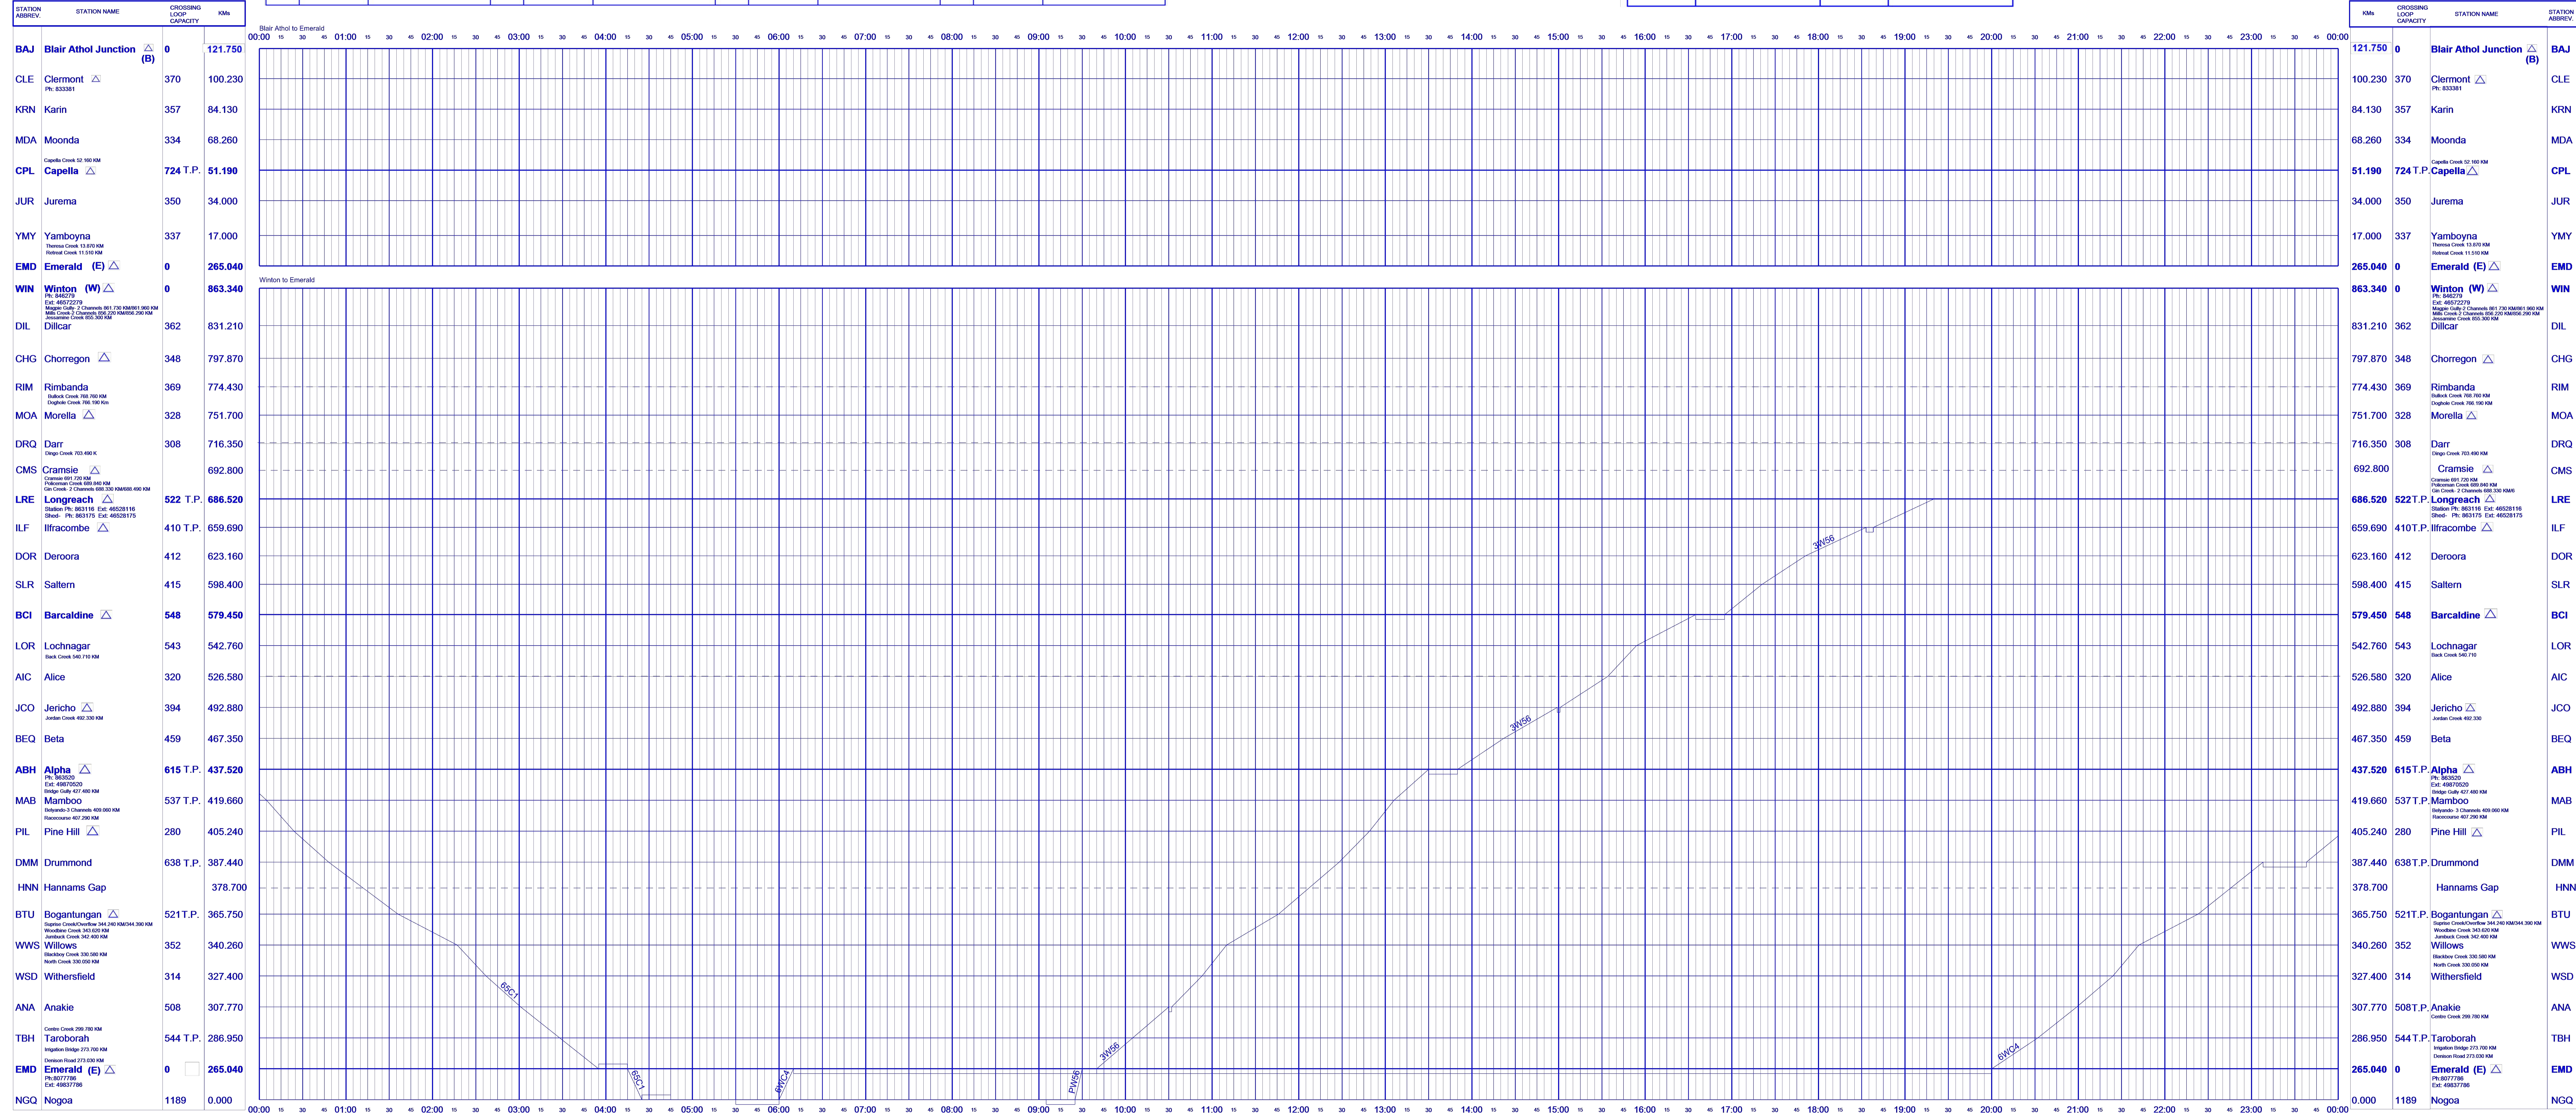

Wednesday, 23 April 2025

SHIFT NUMBER	TIME OF SHIFT	SIGNATURE	SHIFT NUMBER	TIME OF SHIFT	SIGNATURE	SHIFT NUMBER	TIME OF SHIFT	SIGNATURE	SHIFT NUMBER	TIME OF SHIFT	SIGNATURE
1		PRINT	2		PRINT	3		PRINT	4		PRINT

TVCH Central Highlands
Wednesday, 23 April 2025

TIME OF SHIFT	NSO SIGNATURE	TIME OF SHIFT	NSO SIGNATURE

Wednesday, 23 April 2025

Wednesday, 23 April 2025

TVCH Central Highlands

Wednesday, 23 April 2025