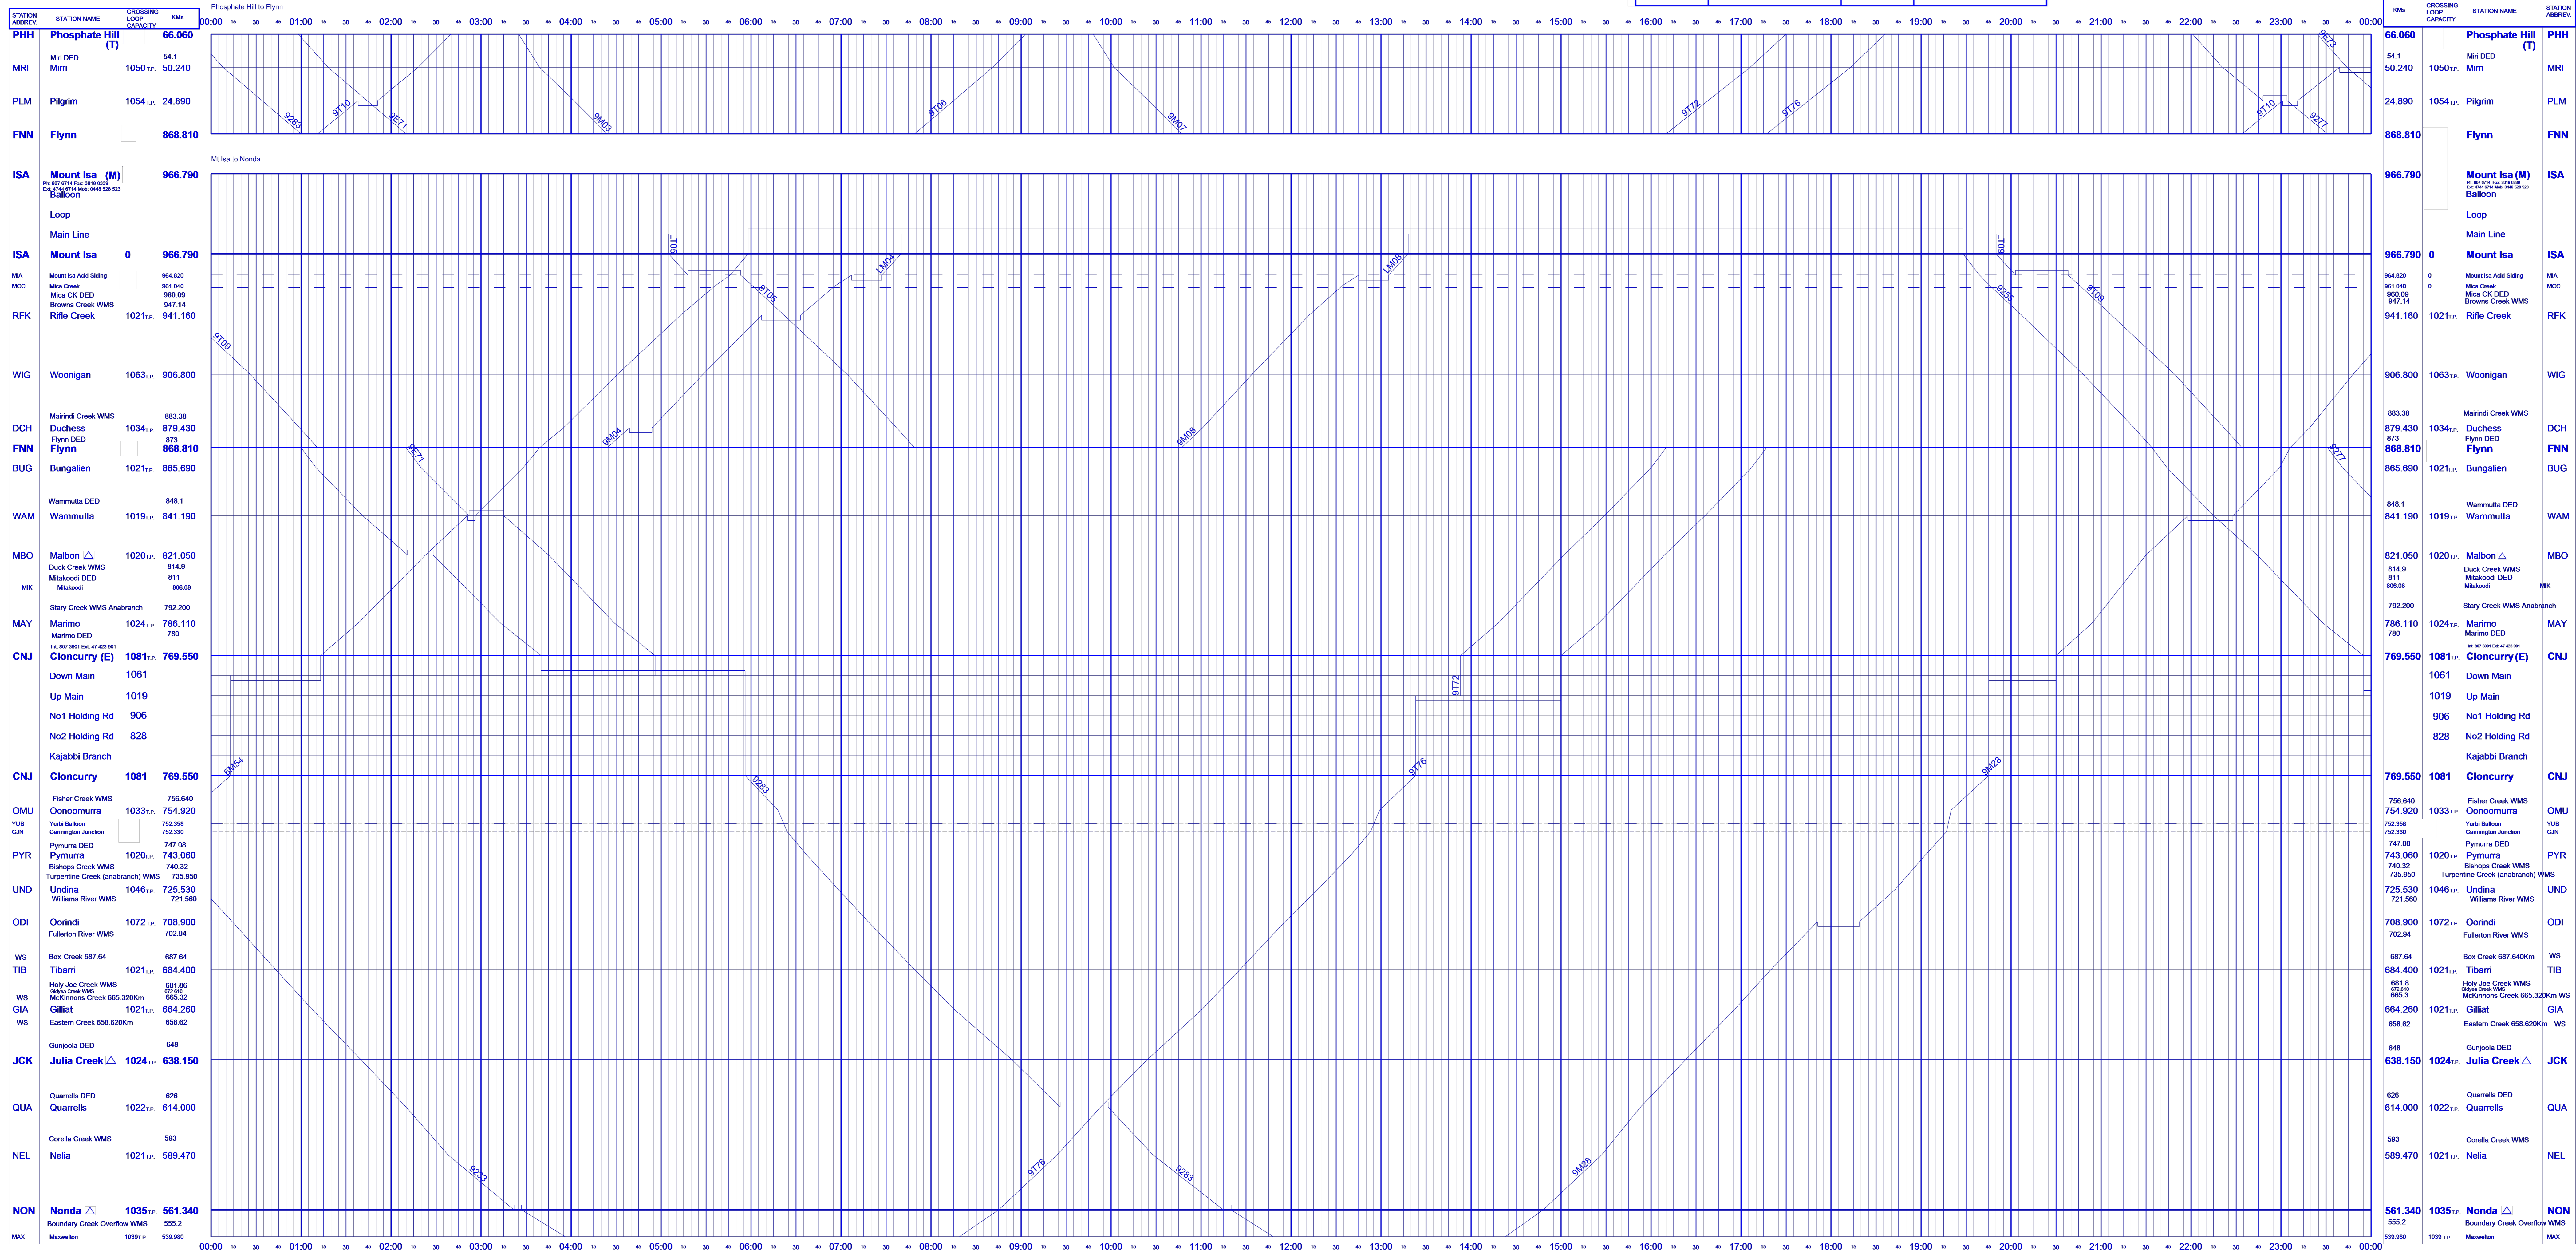

Friday, January 3, 2025

SHIFT NUMBER	TIME OF SHIFT	SIGNATURE	SHIFT NUMBER	TIME OF SHIFT	SIGNATURE	SHIFT NUMBER	TIME OF SHIFT	SIGNATURE	SHIFT NUMBER	TIME OF SHIFT	SIGNATURE
1		PRINT	2		PRINT	3		PRINT	4		PRINT

TVFW Far West
Friday, January 3, 2025

TIME OF SHIFT	NSO SIGNATURE	TIME OF SHIFT	NSO SIGNATURE

Friday, January 3, 2025

Friday, January 3, 2025

TVFW Far West

Mount Isa Police PR: 47441111

Friday, January 3, 2025