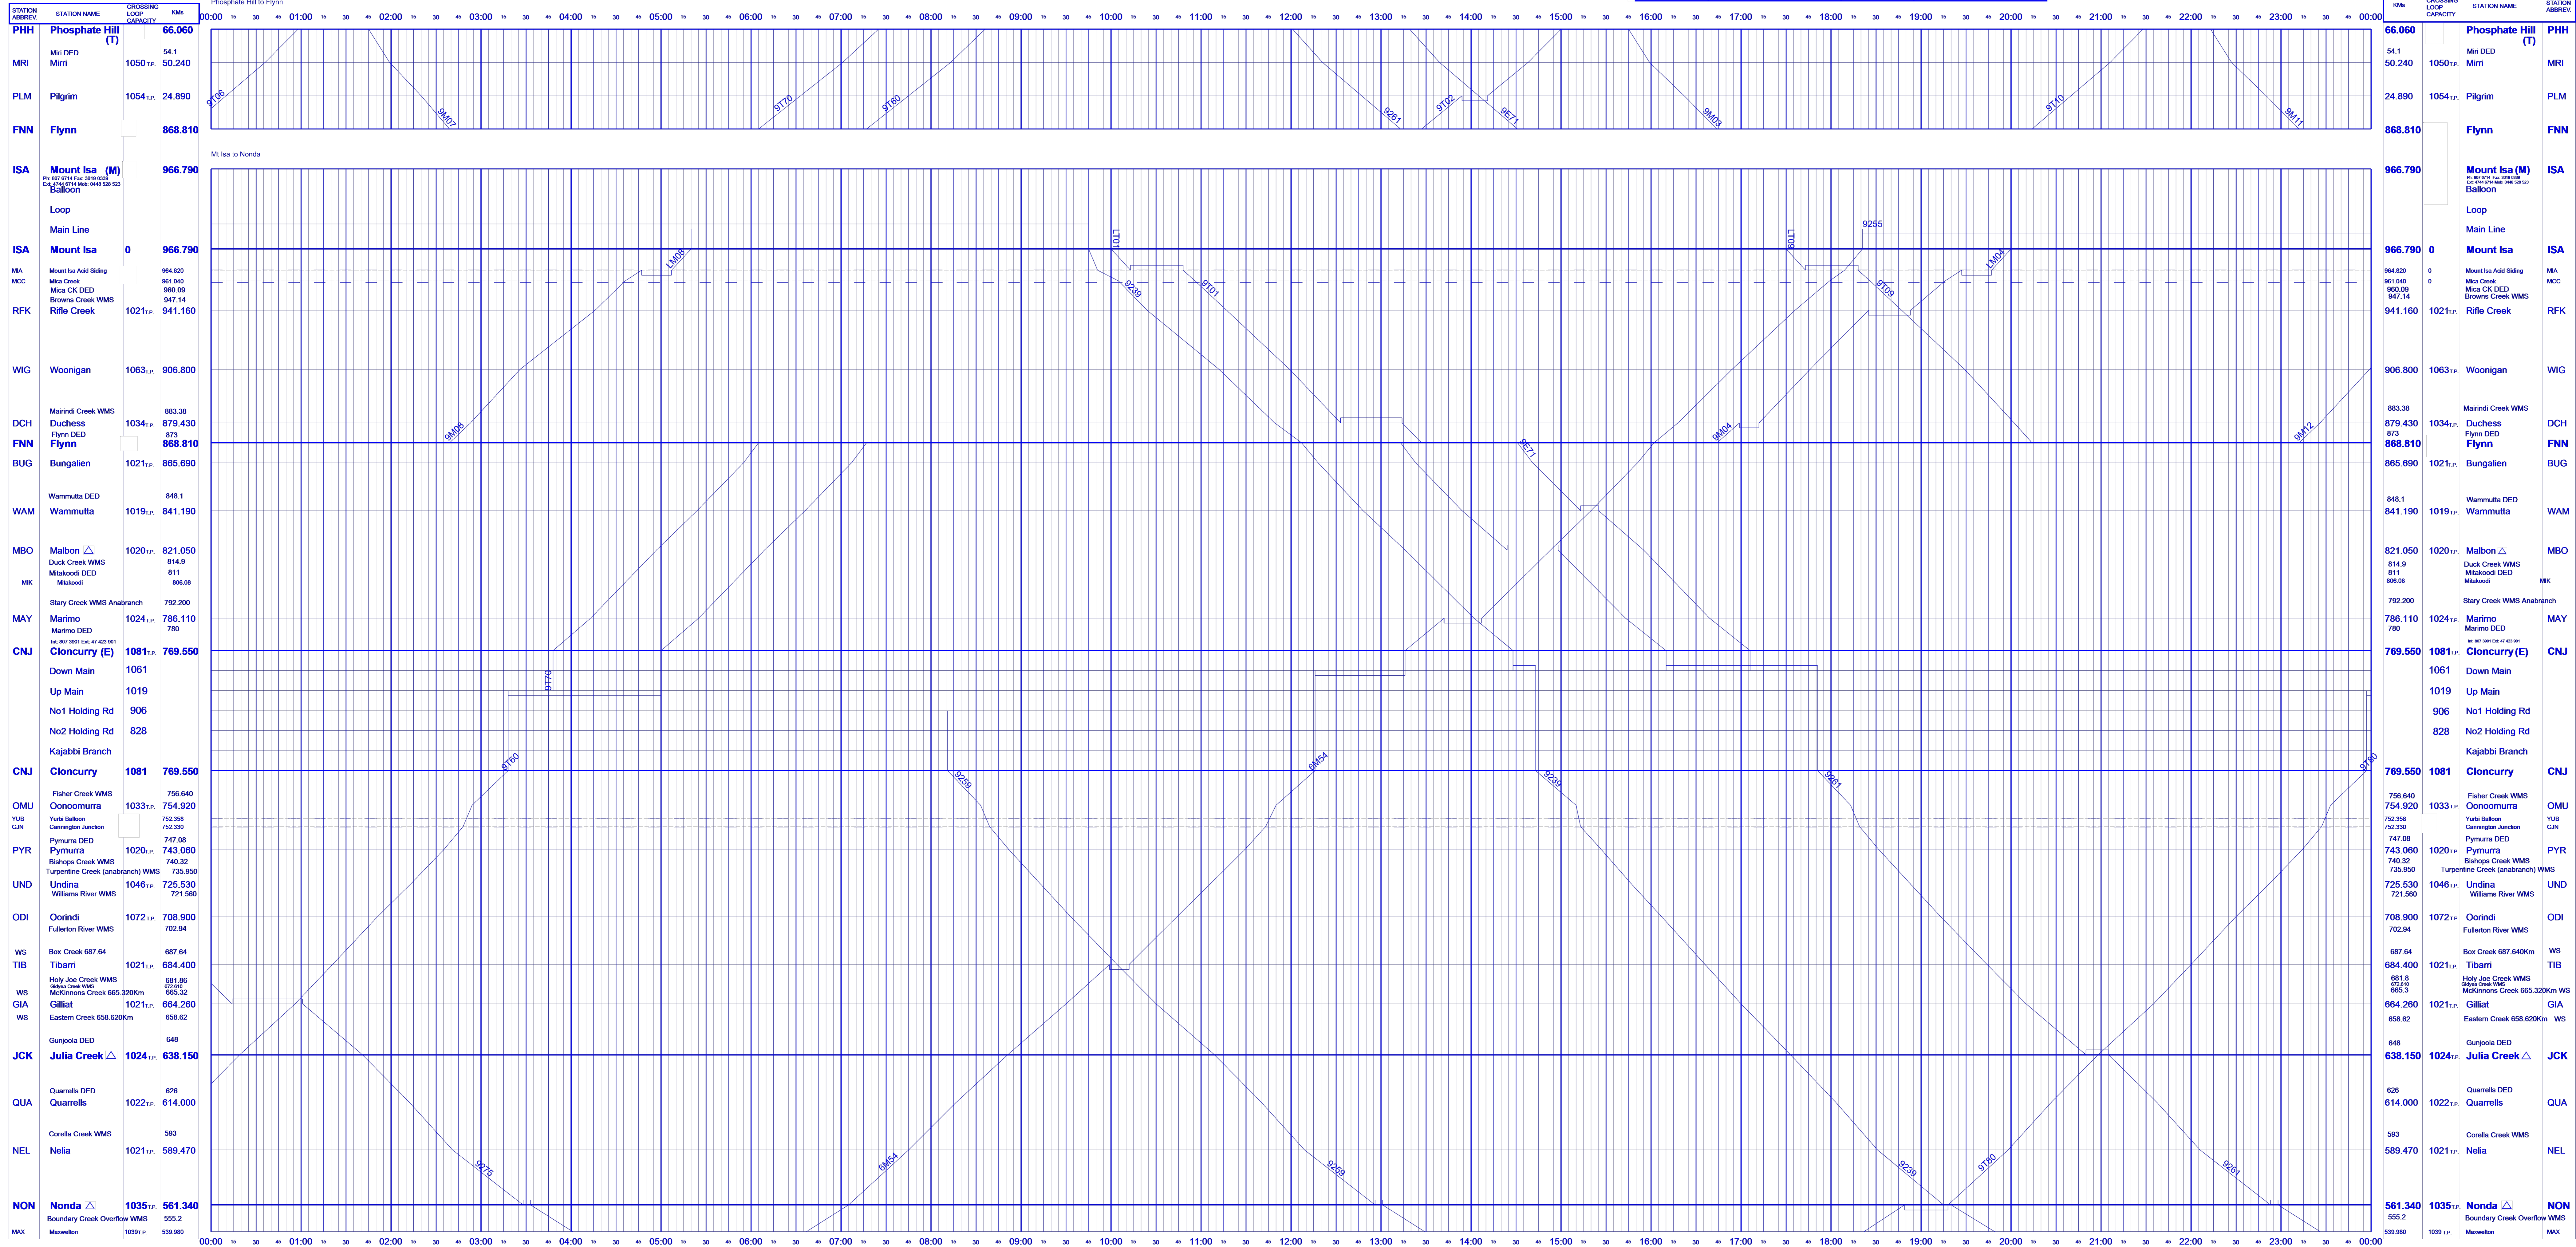

Monday, December 30, 2024

SHIFT NUMBER	TIME OF SHIFT	SIGNATURE	SHIFT NUMBER	TIME OF SHIFT	SIGNATURE	SHIFT NUMBER	TIME OF SHIFT	SIGNATURE	SHIFT NUMBER	TIME OF SHIFT	SIGNATURE
1		PRINT	2		PRINT	3		PRINT	4		PRINT

TVFW Far West
Monday, December 30, 2024

TIME OF SHIFT	NSO SIGNATURE	TIME OF SHIFT	NSO SIGNATURE

Monday, December 30, 2024

Monday, December 30, 2024

TVFW Far West

Mount Isa Police PR: 47441111

Monday, December 30, 2024