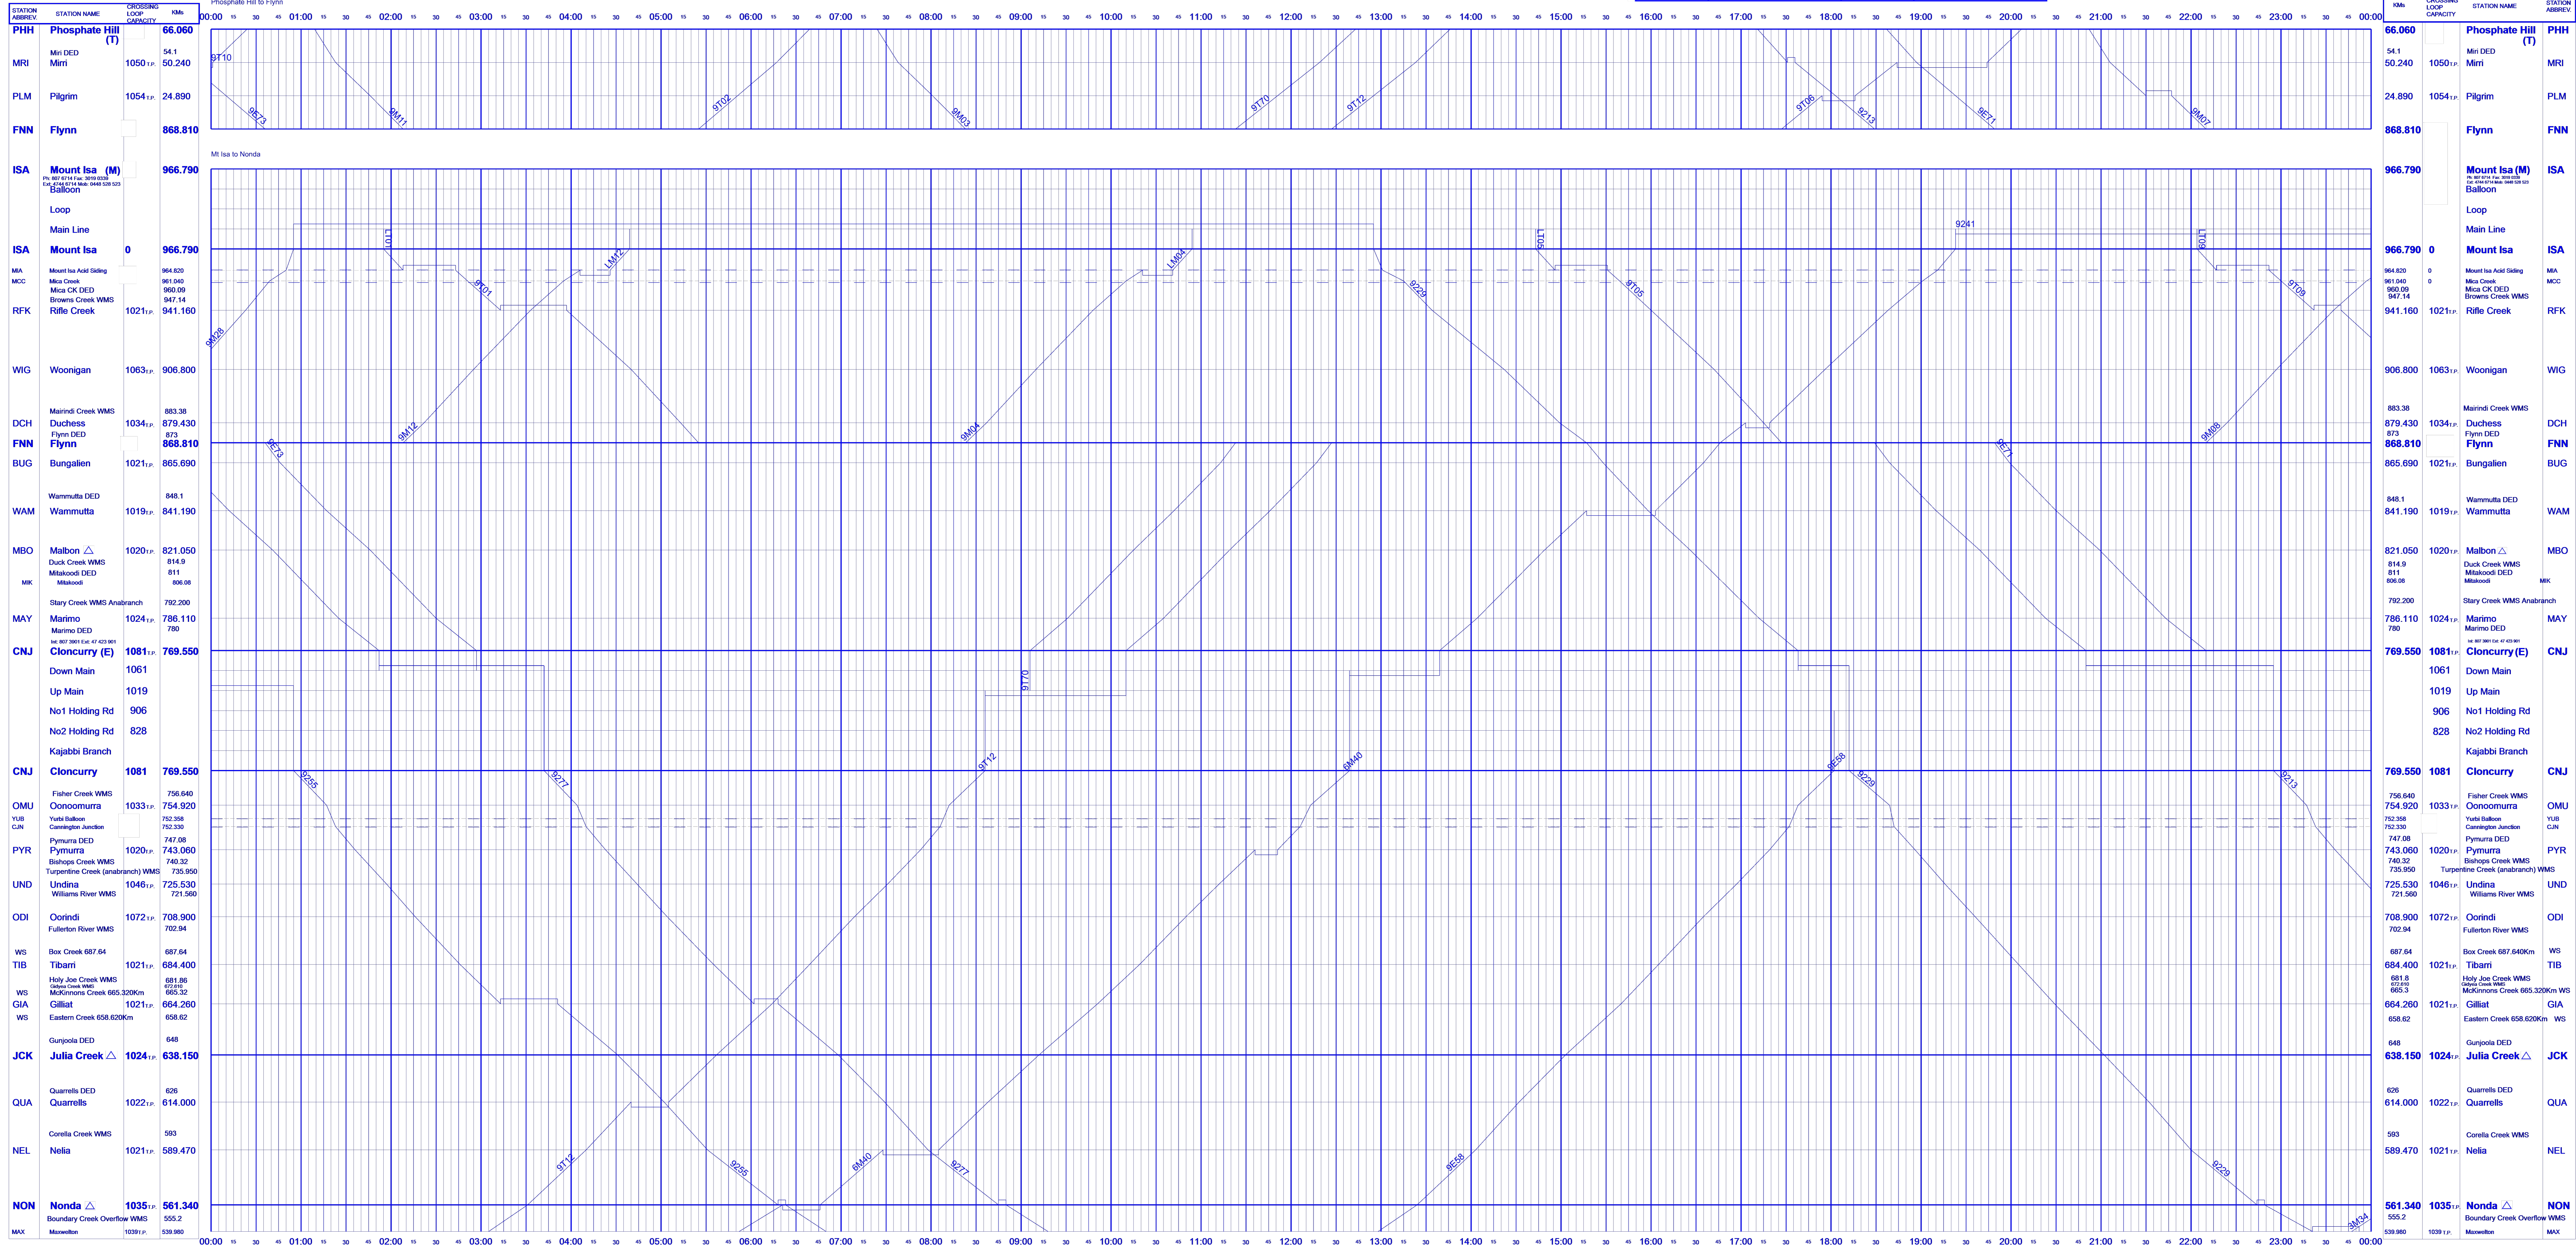

Saturday, January 4, 2025

SHIFT NUMBER	TIME OF SHIFT	SIGNATURE	SHIFT NUMBER	TIME OF SHIFT	SIGNATURE	SHIFT NUMBER	TIME OF SHIFT	SIGNATURE	SHIFT NUMBER	TIME OF SHIFT	SIGNATURE
1		PRINT	2		PRINT	3		PRINT	4		PRINT

TVFW Far West
Saturday, January 4, 2025

TIME OF SHIFT	NSO SIGNATURE	TIME OF SHIFT	NSO SIGNATURE

Saturday, January 4, 2025

Saturday, January 4, 2025

TVFW Far West

Mount Isa Police PR: 47441111

Saturday, January 4, 2025