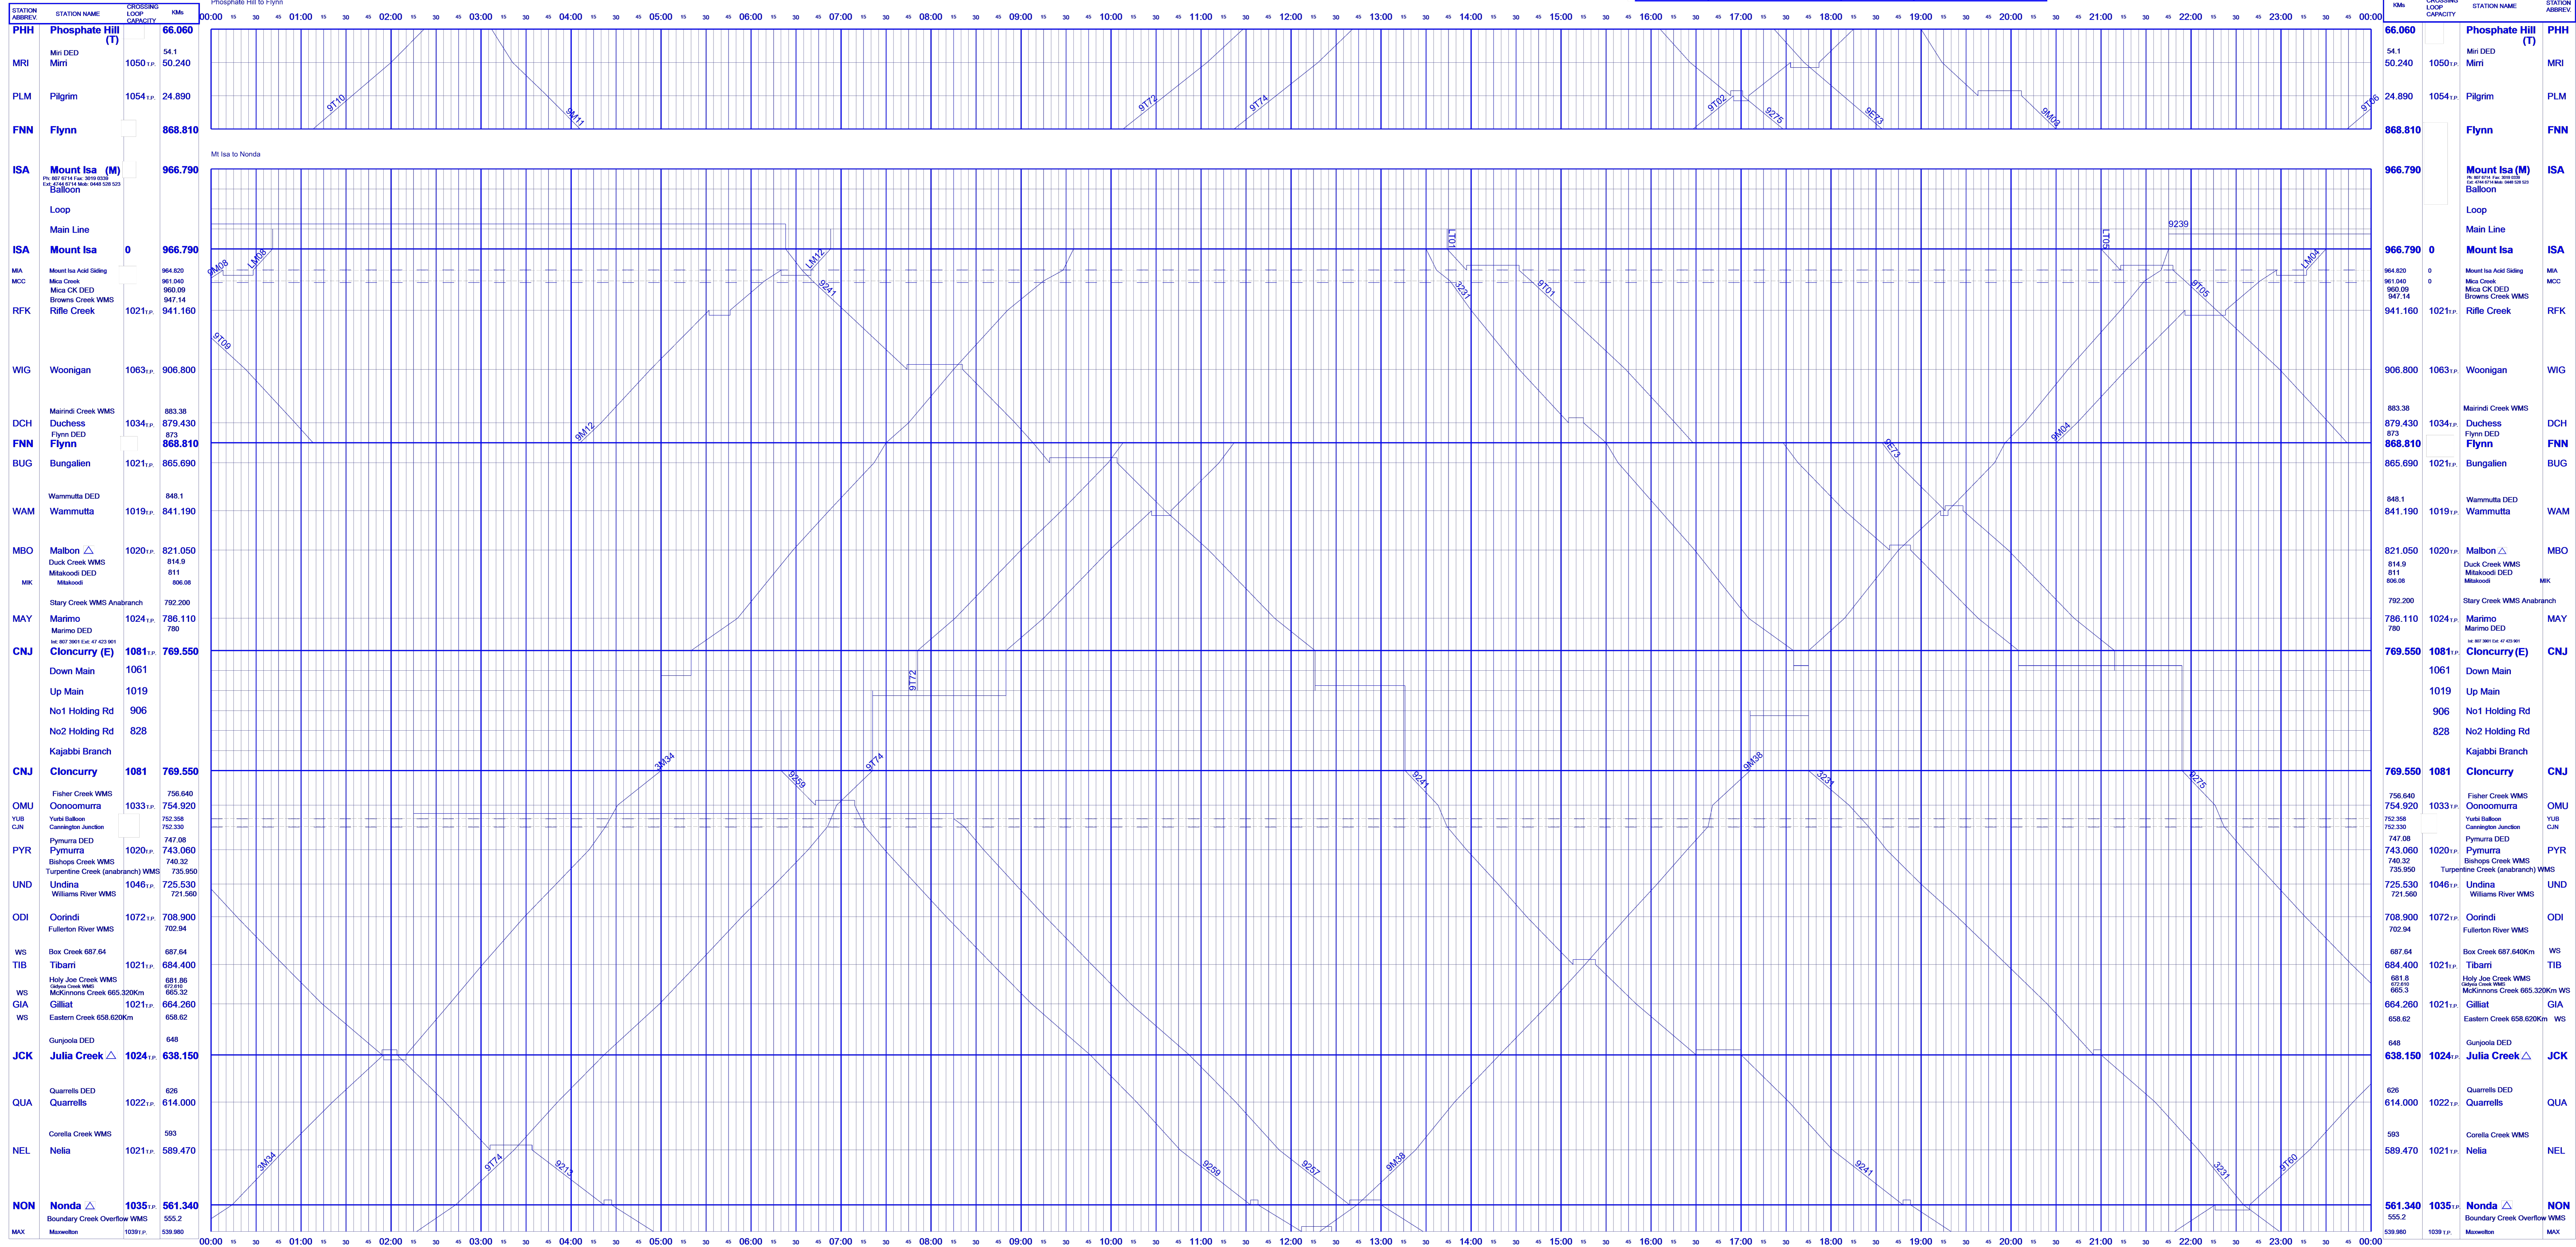

Sunday, January 5, 2025

SHIFT NUMBER	TIME OF SHIFT	SIGNATURE	SHIFT NUMBER	TIME OF SHIFT	SIGNATURE	SHIFT NUMBER	TIME OF SHIFT	SIGNATURE	SHIFT NUMBER	TIME OF SHIFT	SIGNATURE
1		PRINT	2		PRINT	3		PRINT	4		PRINT

TVFW Far West
Sunday, January 5, 2025

TIME OF SHIFT	NSO SIGNATURE	TIME OF SHIFT	NSO SIGNATURE

Sunday, January 5, 2025

Sunday, January 5, 2025

Mt Isa TSS: 836Km (Warrumutta - Malbon) to Mt Isa (QR) 848 229 (Mob) 0429 875 556
 Cloncurry TSS: 636Km (Julia Creek - Quarels) to 836Km (Warrumutta - Malbon) (QR) 847 220 (Pub) 4742 4220 (Mob) 0428 773 312
 Richmond TSS: 432Km (Marathon - Mumu) to 636Km (Julia Creek - Quarels) (QR) 847 245 (Pub) 4742 4245 (Mob) 0429 347 753

TVFW Far West

Mount Isa Police Ph: 47441111

MSR Numbers:
 Richmond to Julia Cr 847242
 Julia Cr to Cloncurry 847243
 Cloncurry to Dronfield 847244
 Dronfield to Mt Isa 848245

Sunday, January 5, 2025