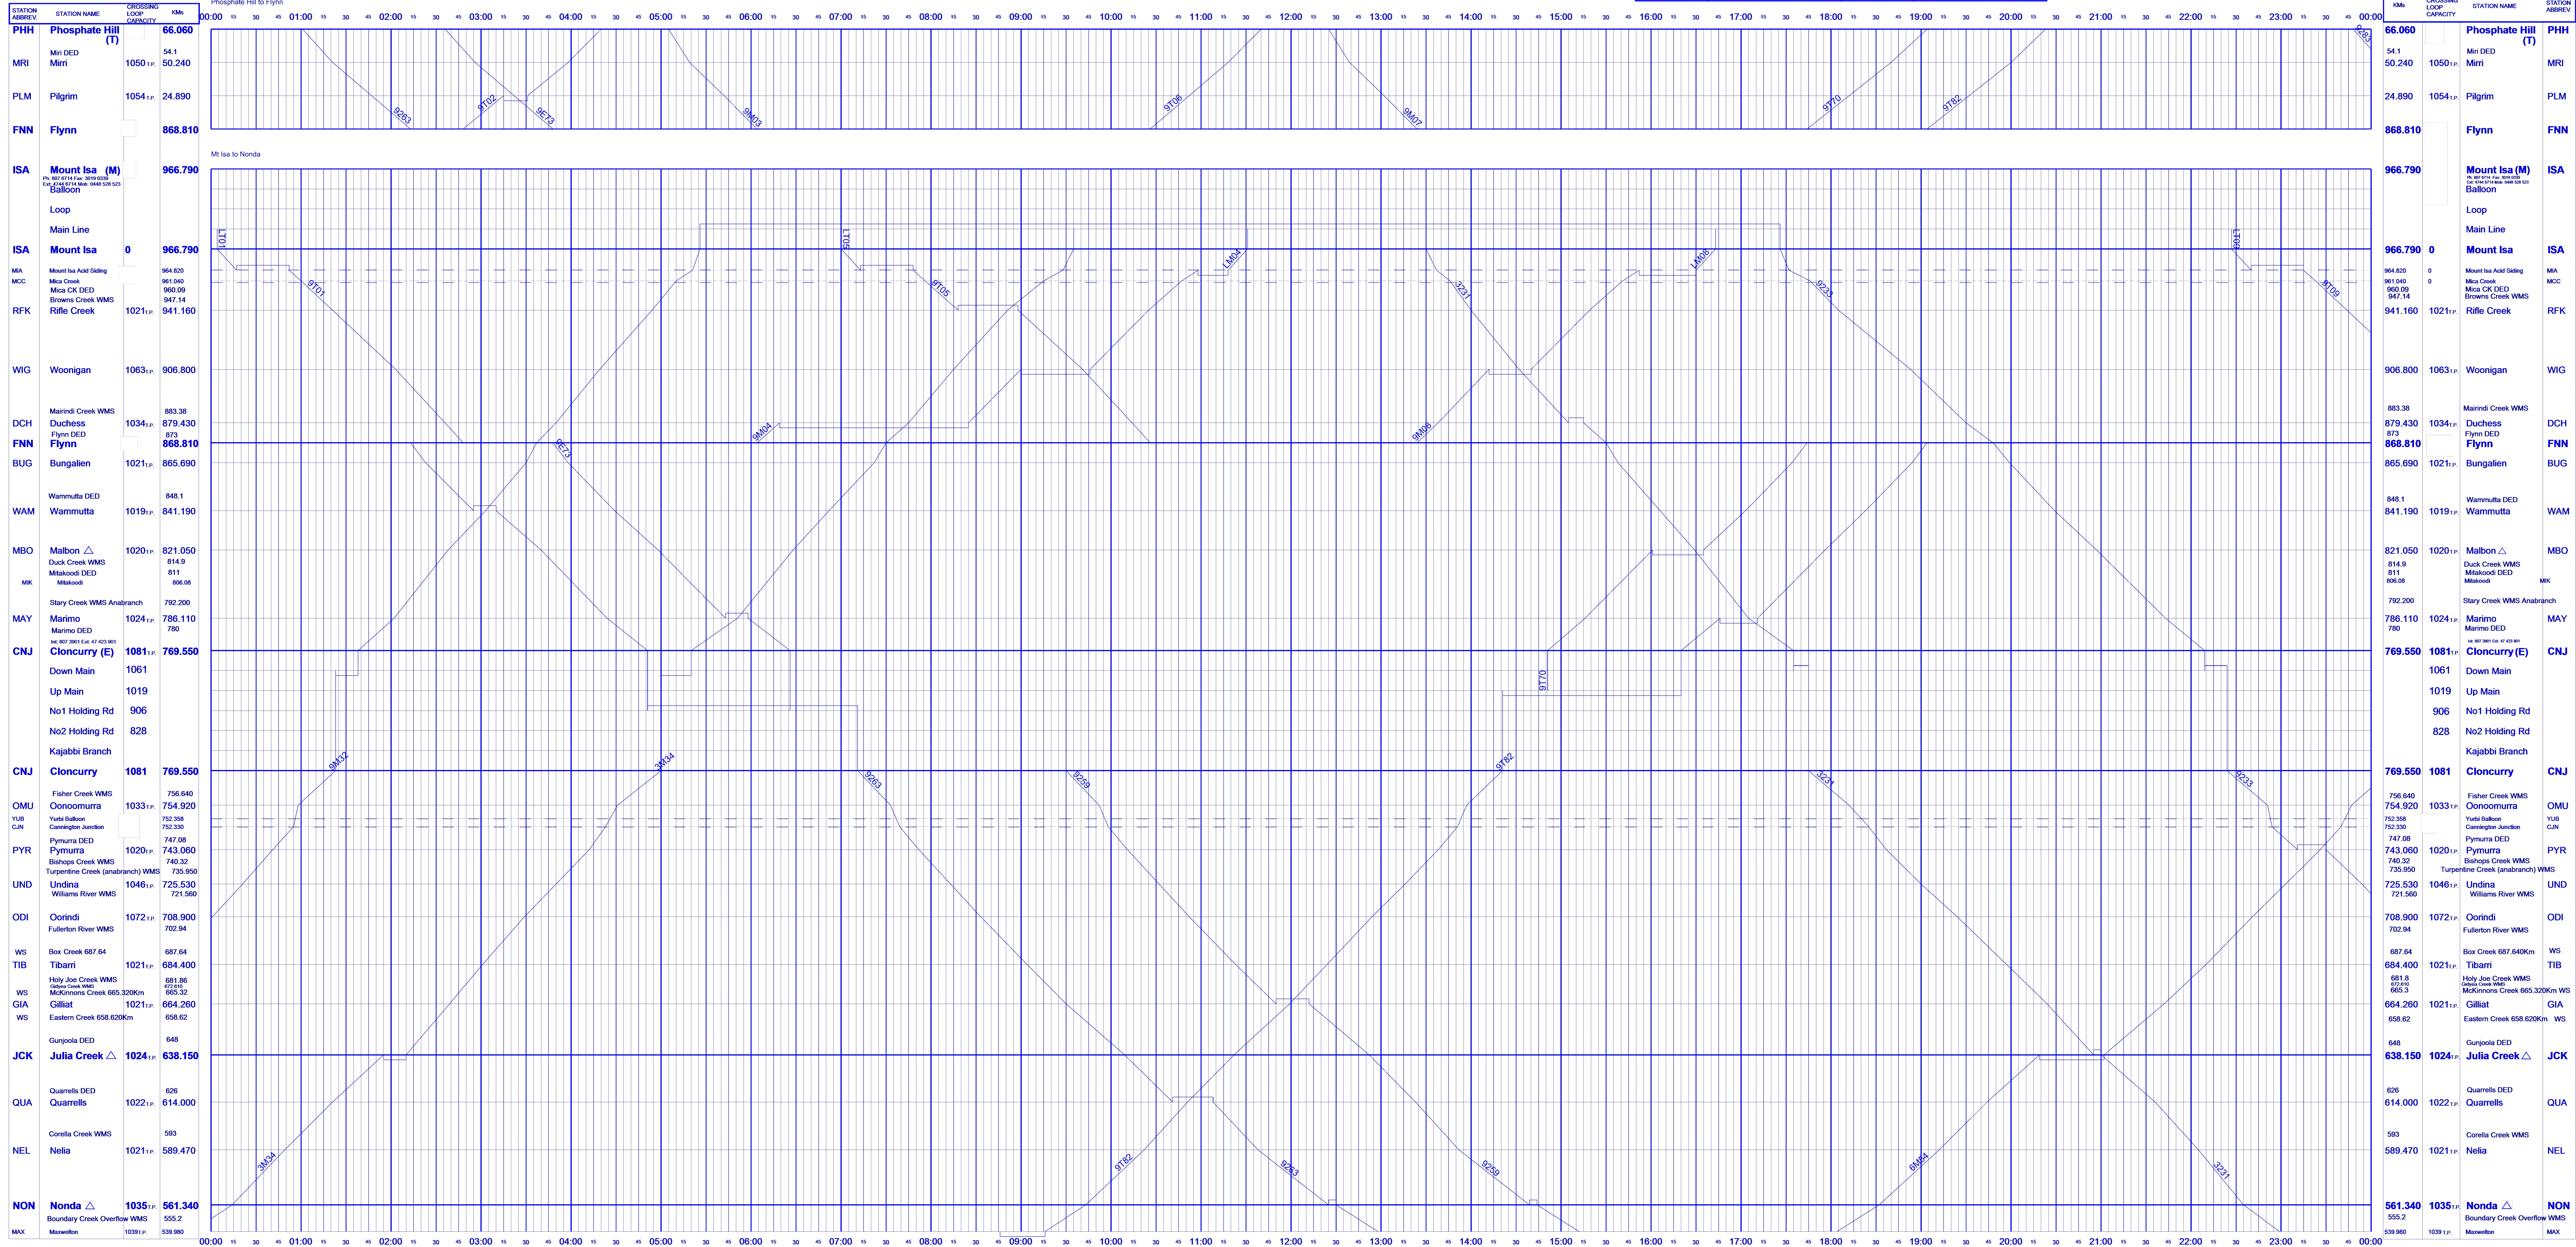

Thursday, January 2, 2025

SHIFT NUMBER	TIME OF SHIFT	SIGNATURE	SHIFT NUMBER	TIME OF SHIFT	SIGNATURE	SHIFT NUMBER	TIME OF SHIFT	SIGNATURE	SHIFT NUMBER	TIME OF SHIFT	SIGNATURE
1		PRINT	2		PRINT	3		PRINT	4		PRINT

TVFW Far West
Thursday, January 2, 2025

TIME OF SHIFT	NSO SIGNATURE	TIME OF SHIFT	NSO SIGNATURE

Thursday, January 2, 2025

Thursday, January 2, 2025

TVFW Far West

Mount Isa Police Ph: 47441111

Thursday, January 2, 2025