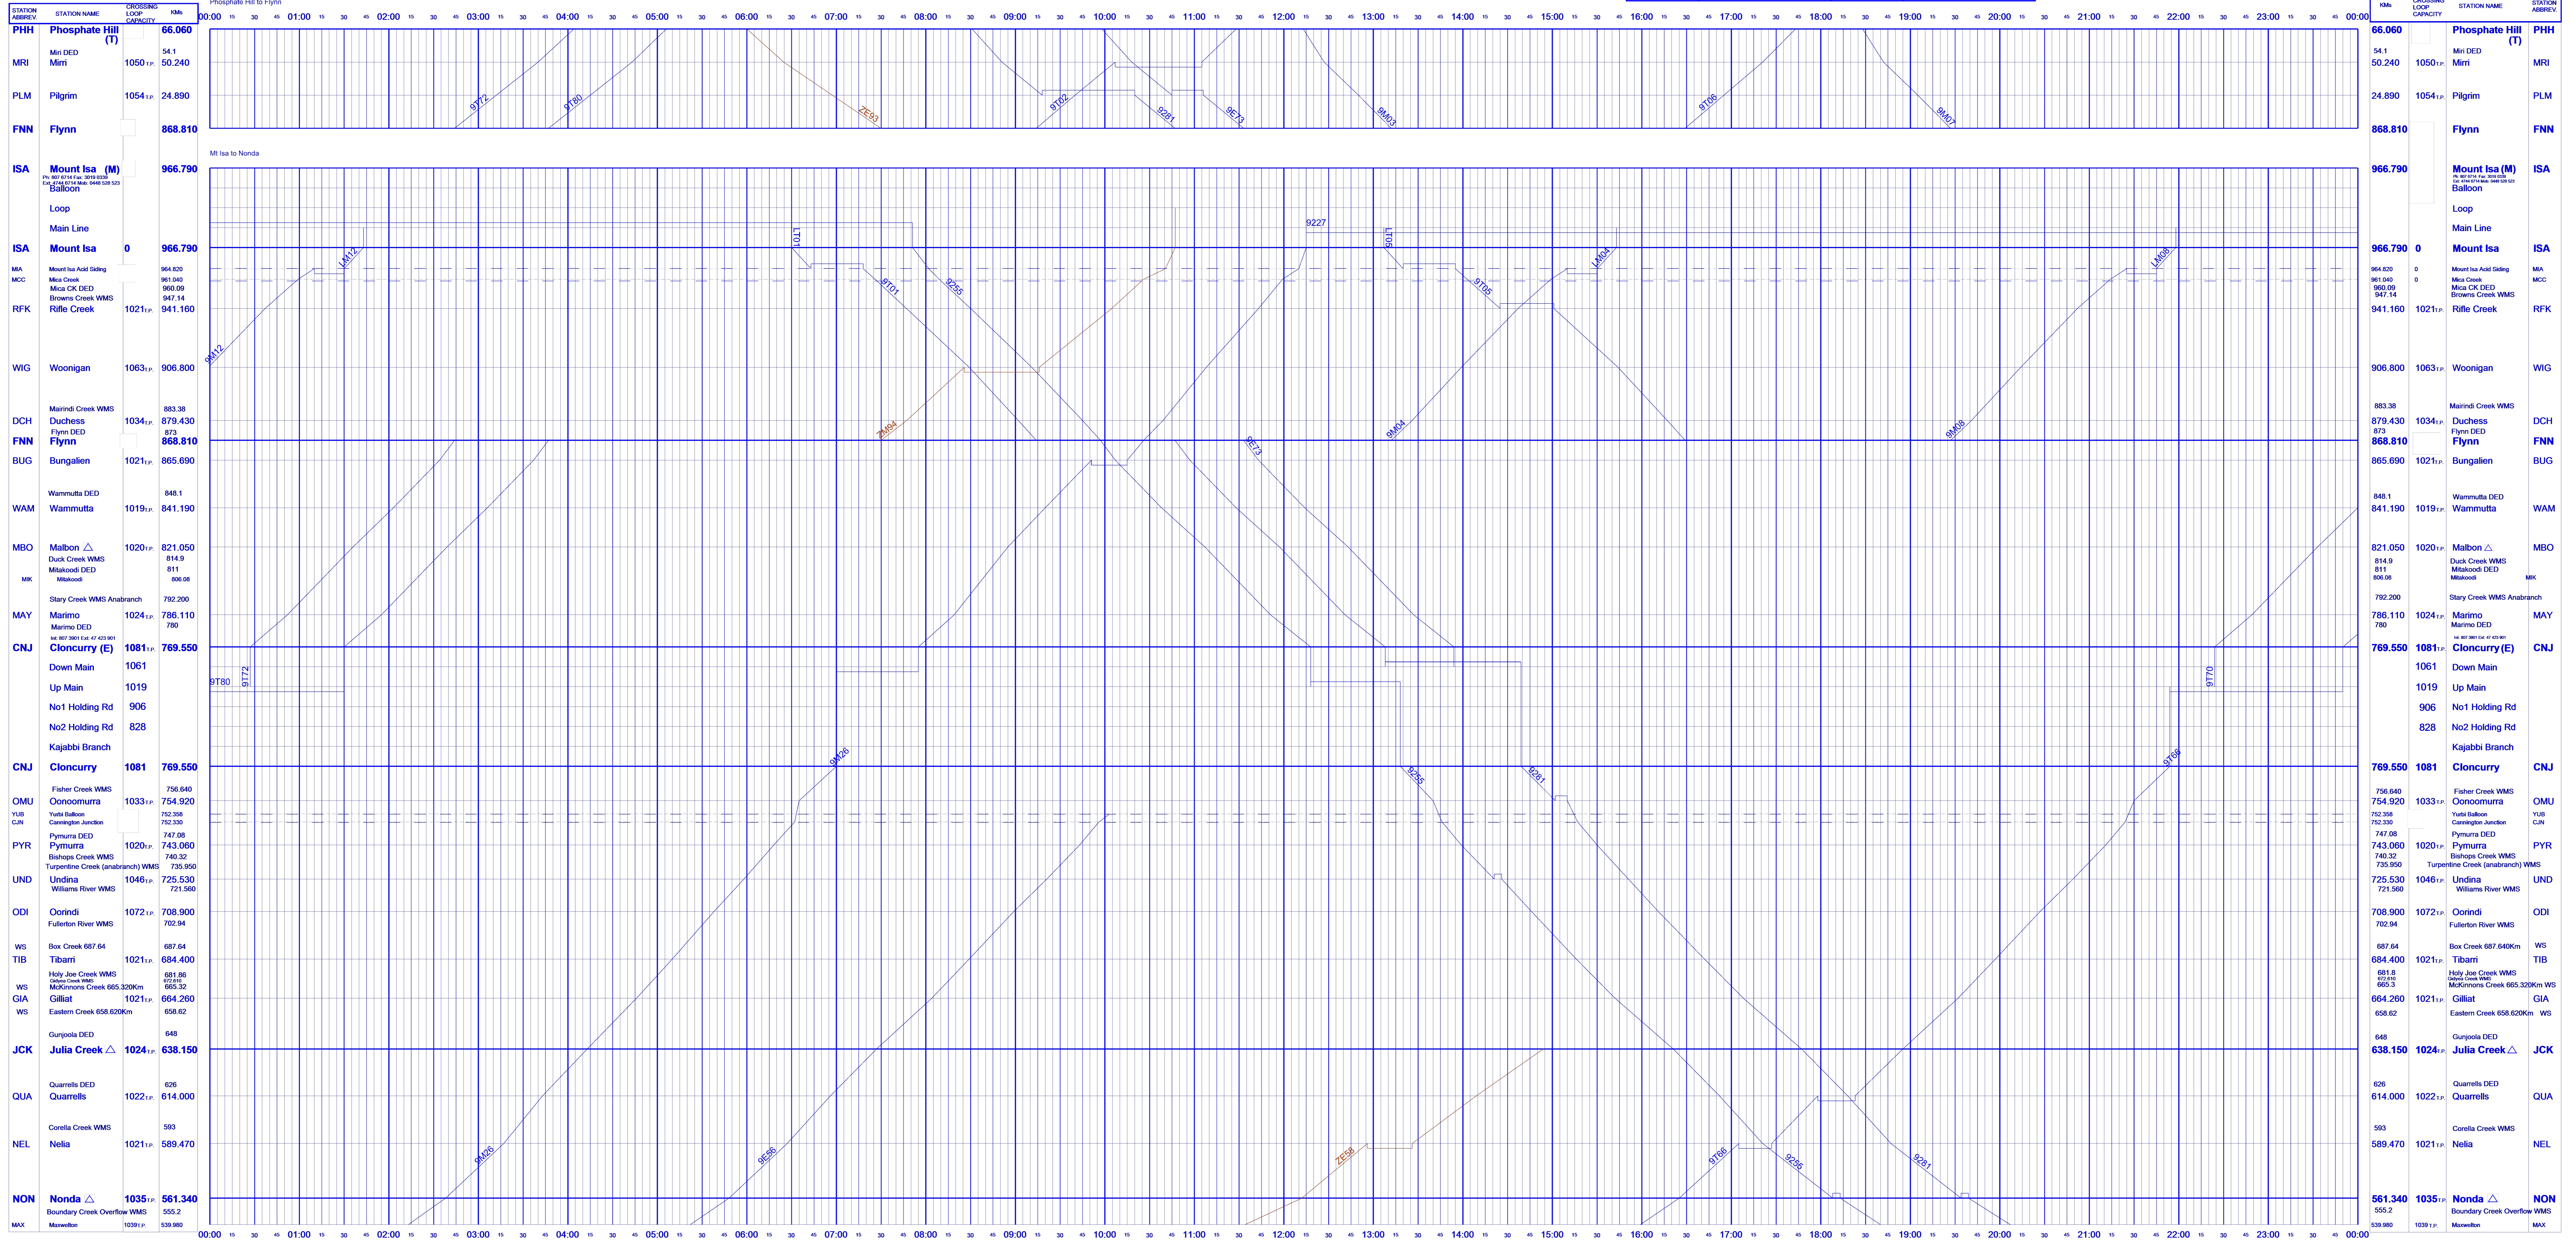

Tuesday, December 31, 2024

SHIFT NUMBER	TIME OF SHIFT	SIGNATURE	SHIFT NUMBER	TIME OF SHIFT	SIGNATURE	SHIFT NUMBER	TIME OF SHIFT	SIGNATURE	SHIFT NUMBER	TIME OF SHIFT	SIGNATURE
1		PRINT	2		PRINT	3		PRINT	4		PRINT

TVFW Far West
Tuesday, December 31, 2024

TIME OF SHIFT	NSO SIGNATURE	TIME OF SHIFT	NSO SIGNATURE

Tuesday, December 31, 2024

Tuesday, December 31, 2024

TVFW Far West

Mount Isa Police PR: 47441111

Tuesday, December 31, 2024