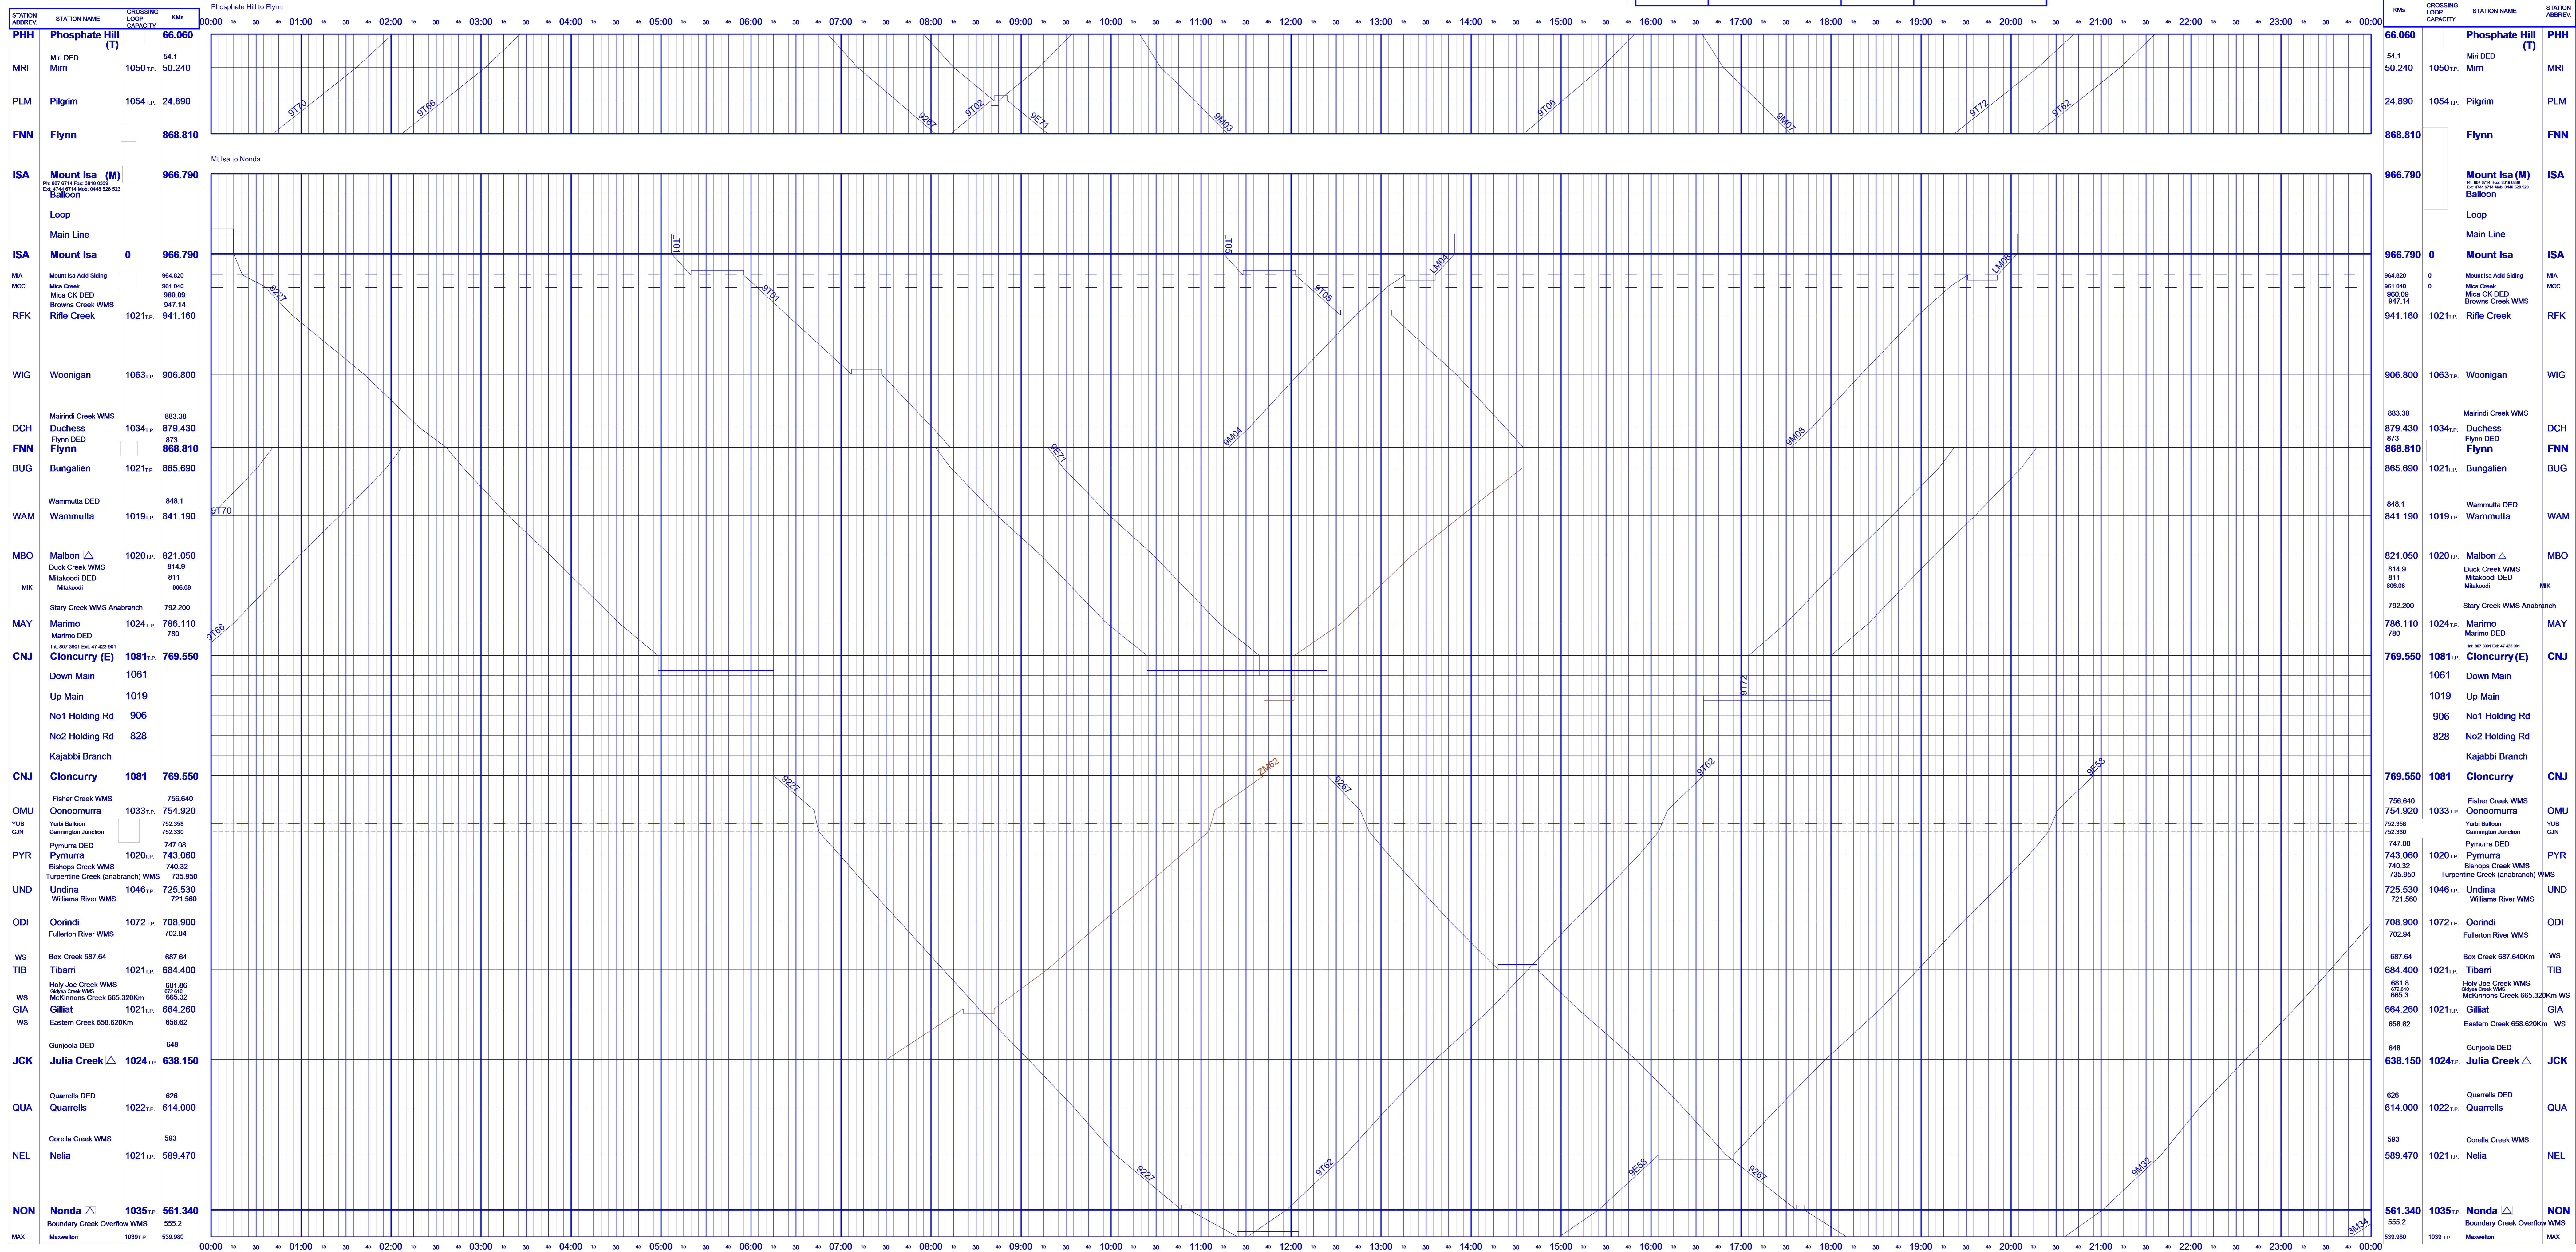

Wednesday, January 1, 2025

SHIFT NUMBER	TIME OF SHIFT	SIGNATURE	SHIFT NUMBER	TIME OF SHIFT	SIGNATURE	SHIFT NUMBER	TIME OF SHIFT	SIGNATURE	SHIFT NUMBER	TIME OF SHIFT	SIGNATURE
1		PRINT	2		PRINT	3		PRINT	4		PRINT

TVFW Far West
Wednesday, January 1, 2025

TIME OF SHIFT	NSO SIGNATURE	TIME OF SHIFT	NSO SIGNATURE

Wednesday, January 1, 2025

Wednesday, January 1, 2025

TVFW Far West

Mount Isa Police PH: 47441111

Wednesday, January 1, 2025