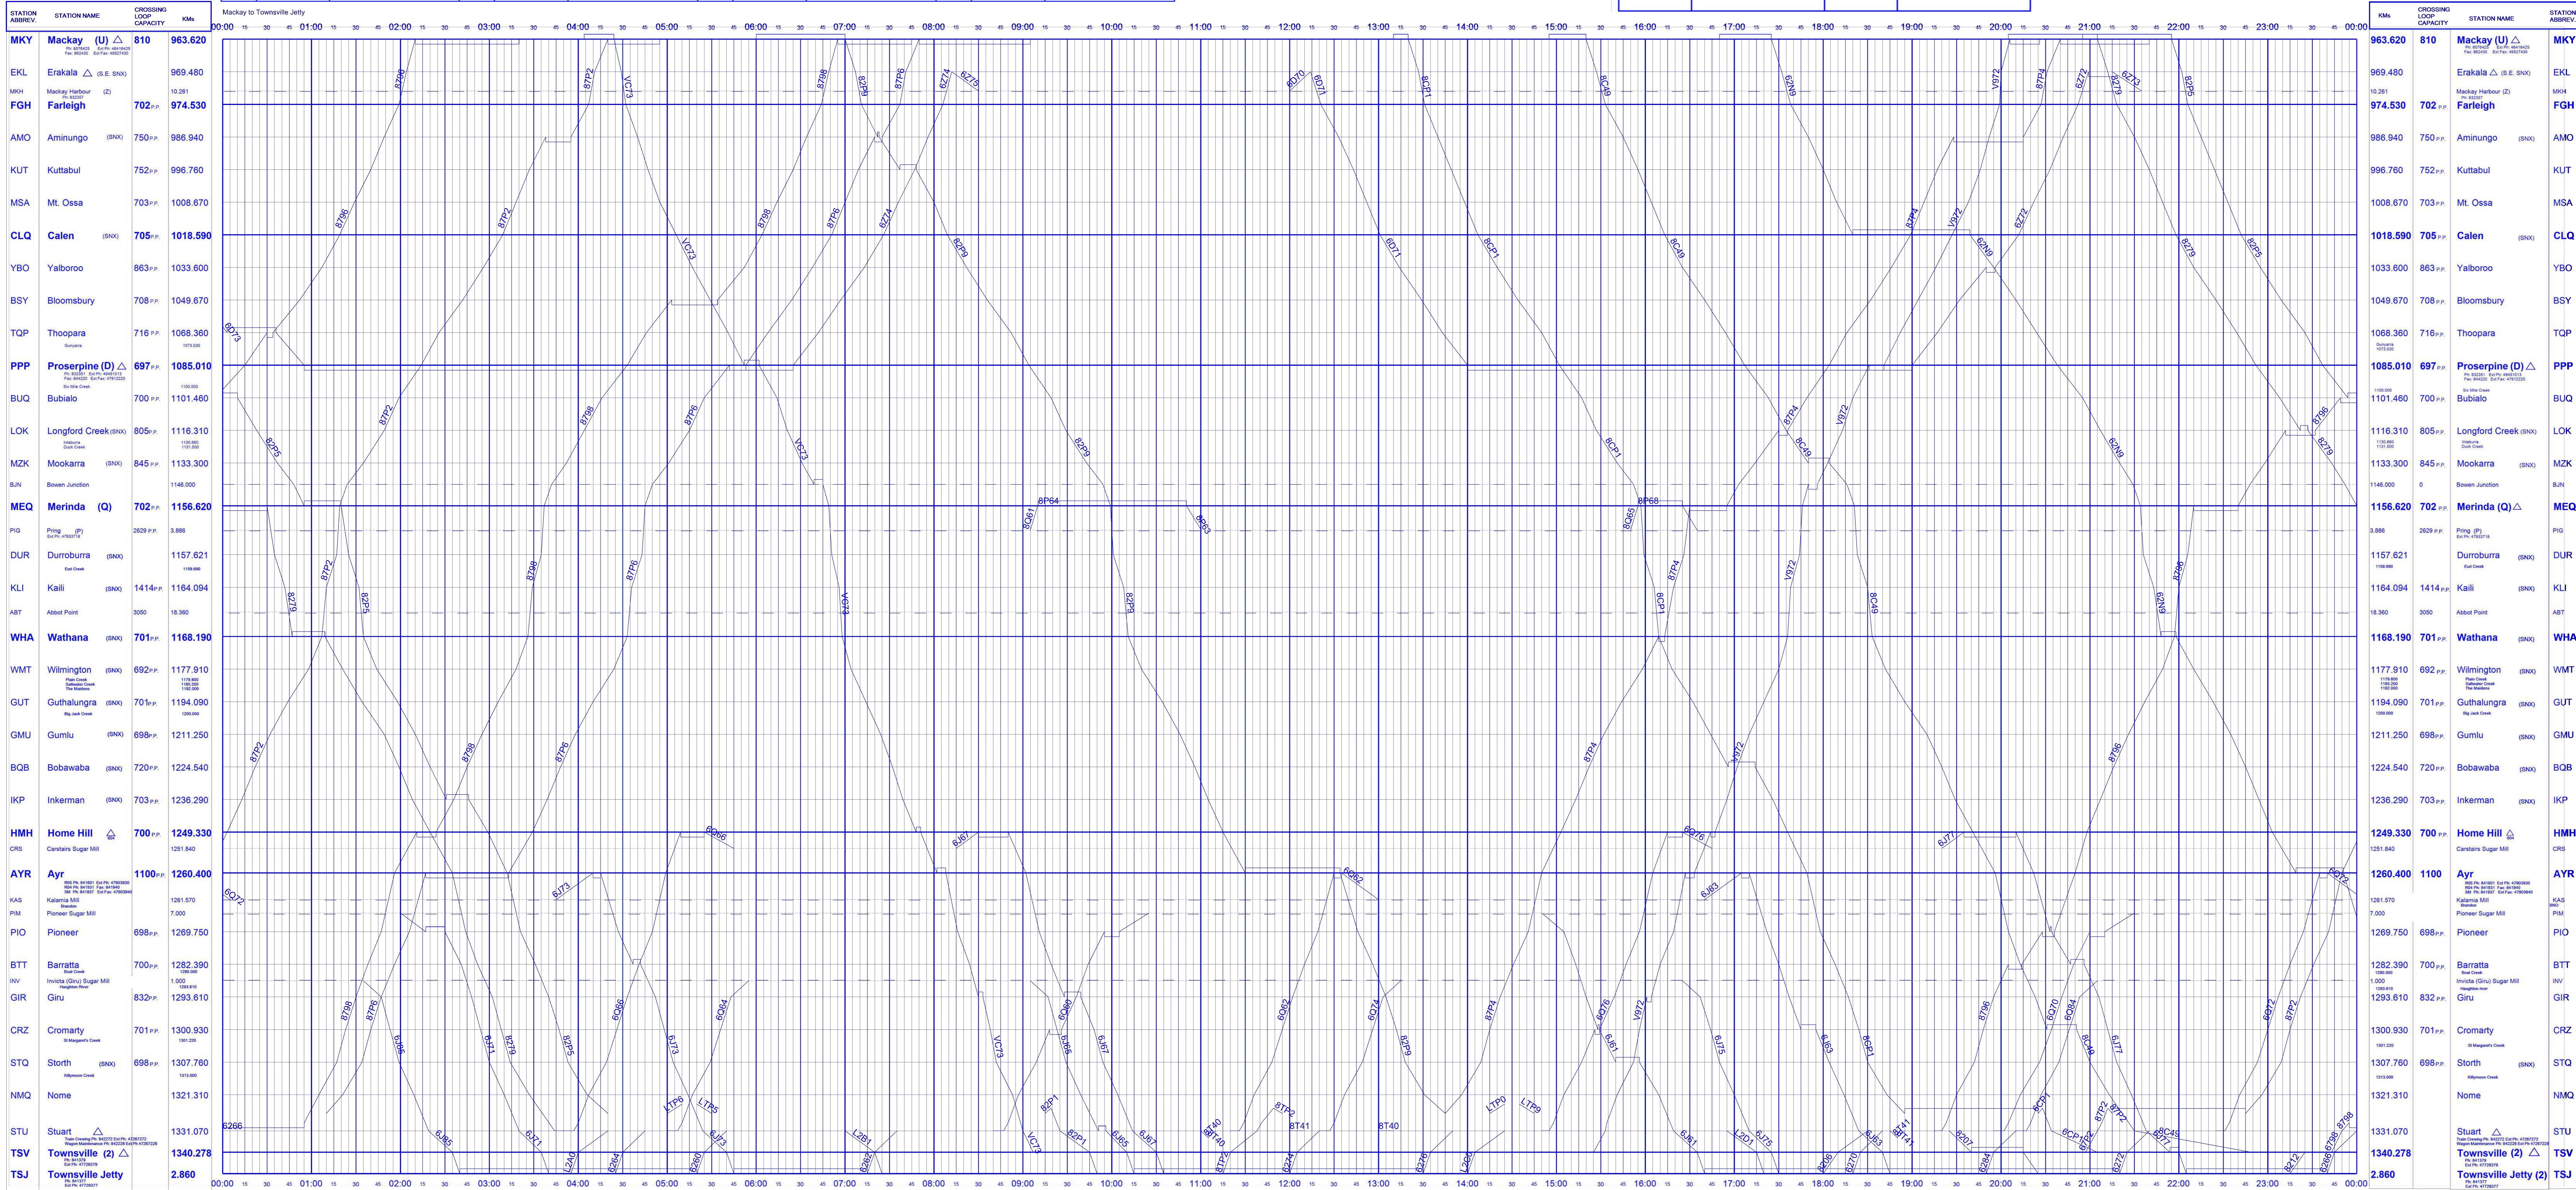

Wednesday, 9 July 2025

SHIFT NUMBER	TIME OF SHIFT	SIGNATURE	SHIFT NUMBER	TIME OF SHIFT	SIGNATURE	SHIFT NUMBER	TIME OF SHIFT	SIGNATURE	SHIFT NUMBER	TIME OF SHIFT	SIGNATURE
1		PRINT	2		PRINT	3		PRINT	4		PRINT

TVSN Near South
Wednesday, 9 July 2025

TIME OF SHIFT	NSO SIGNATURE	TIME OF SHIFT	NSO SIGNATURE

Wednesday, 9 July 2025

Wednesday, 9 July 2025

TVSN Near South

Wednesday, 9 July 2025