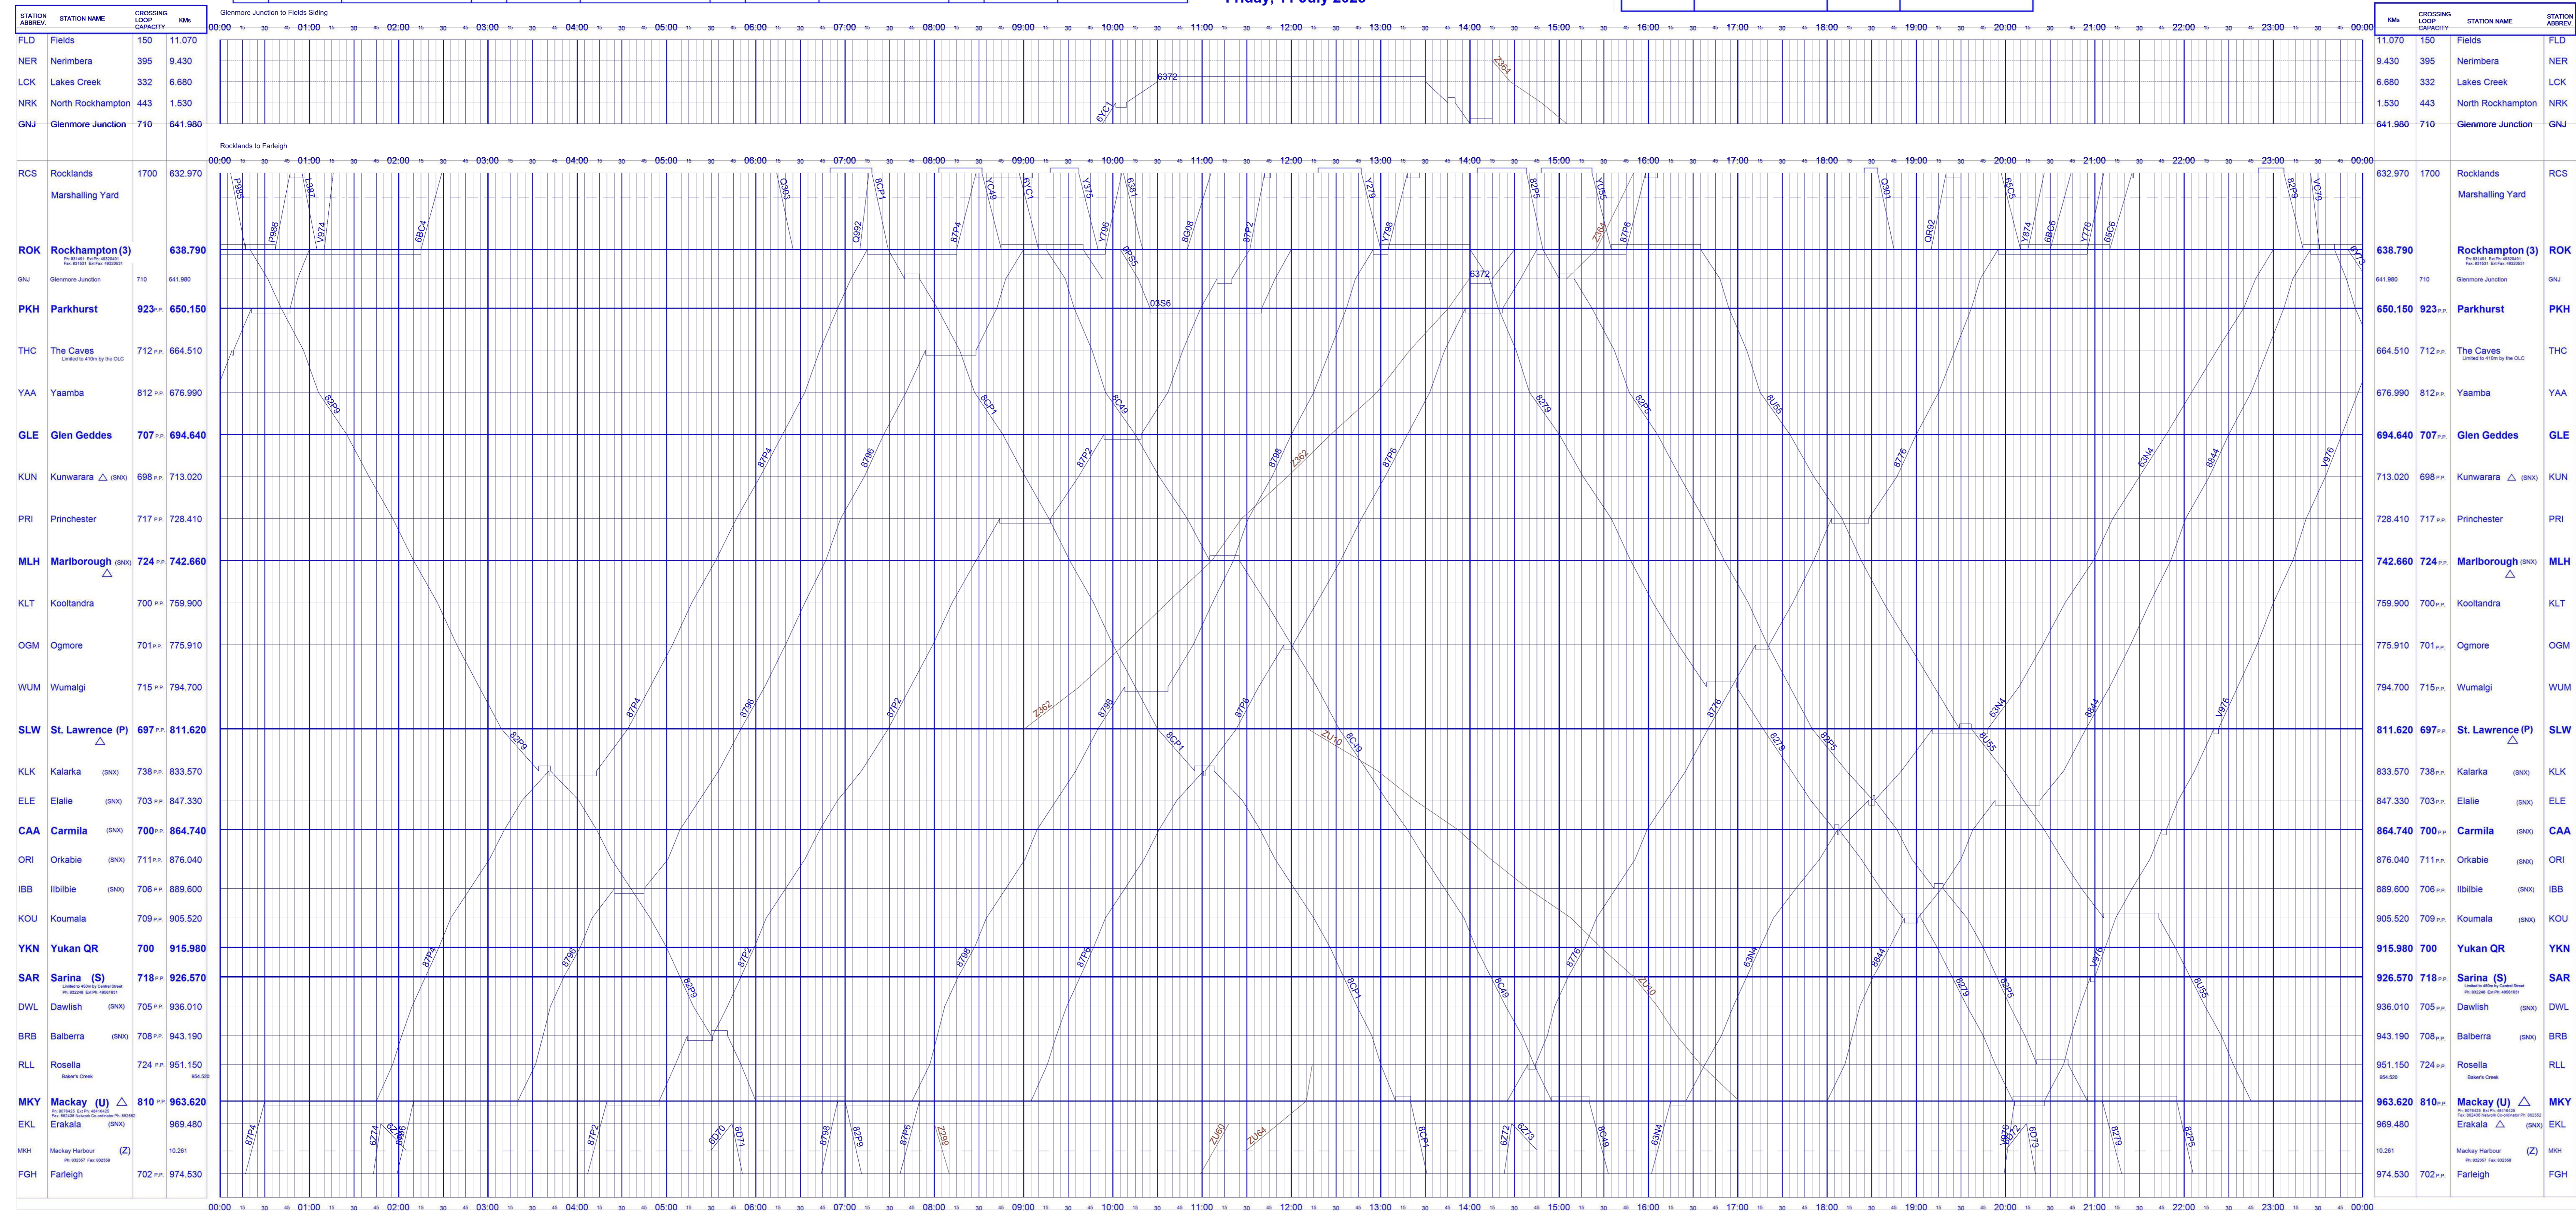

Friday, 11 July 2025

SHIFT NUMBER	TIME OF SHIFT	SIGNATURE	SHIFT NUMBER	TIME OF SHIFT	SIGNATURE	SHIFT NUMBER	TIME OF SHIFT	SIGNATURE	SHIFT NUMBER	TIME OF SHIFT	SIGNATURE
1		PRINT	2		PRINT	3		PRINT	4		PRINT

TVSF Far South
Friday, 11 July 2025

TIME OF SHIFT	NSO SIGNATURE	TIME OF SHIFT	NSO SIGNATURE

Friday, 11 July 2025

Friday, 11 July 2025

TVSF Far South

Friday, 11 July 2025