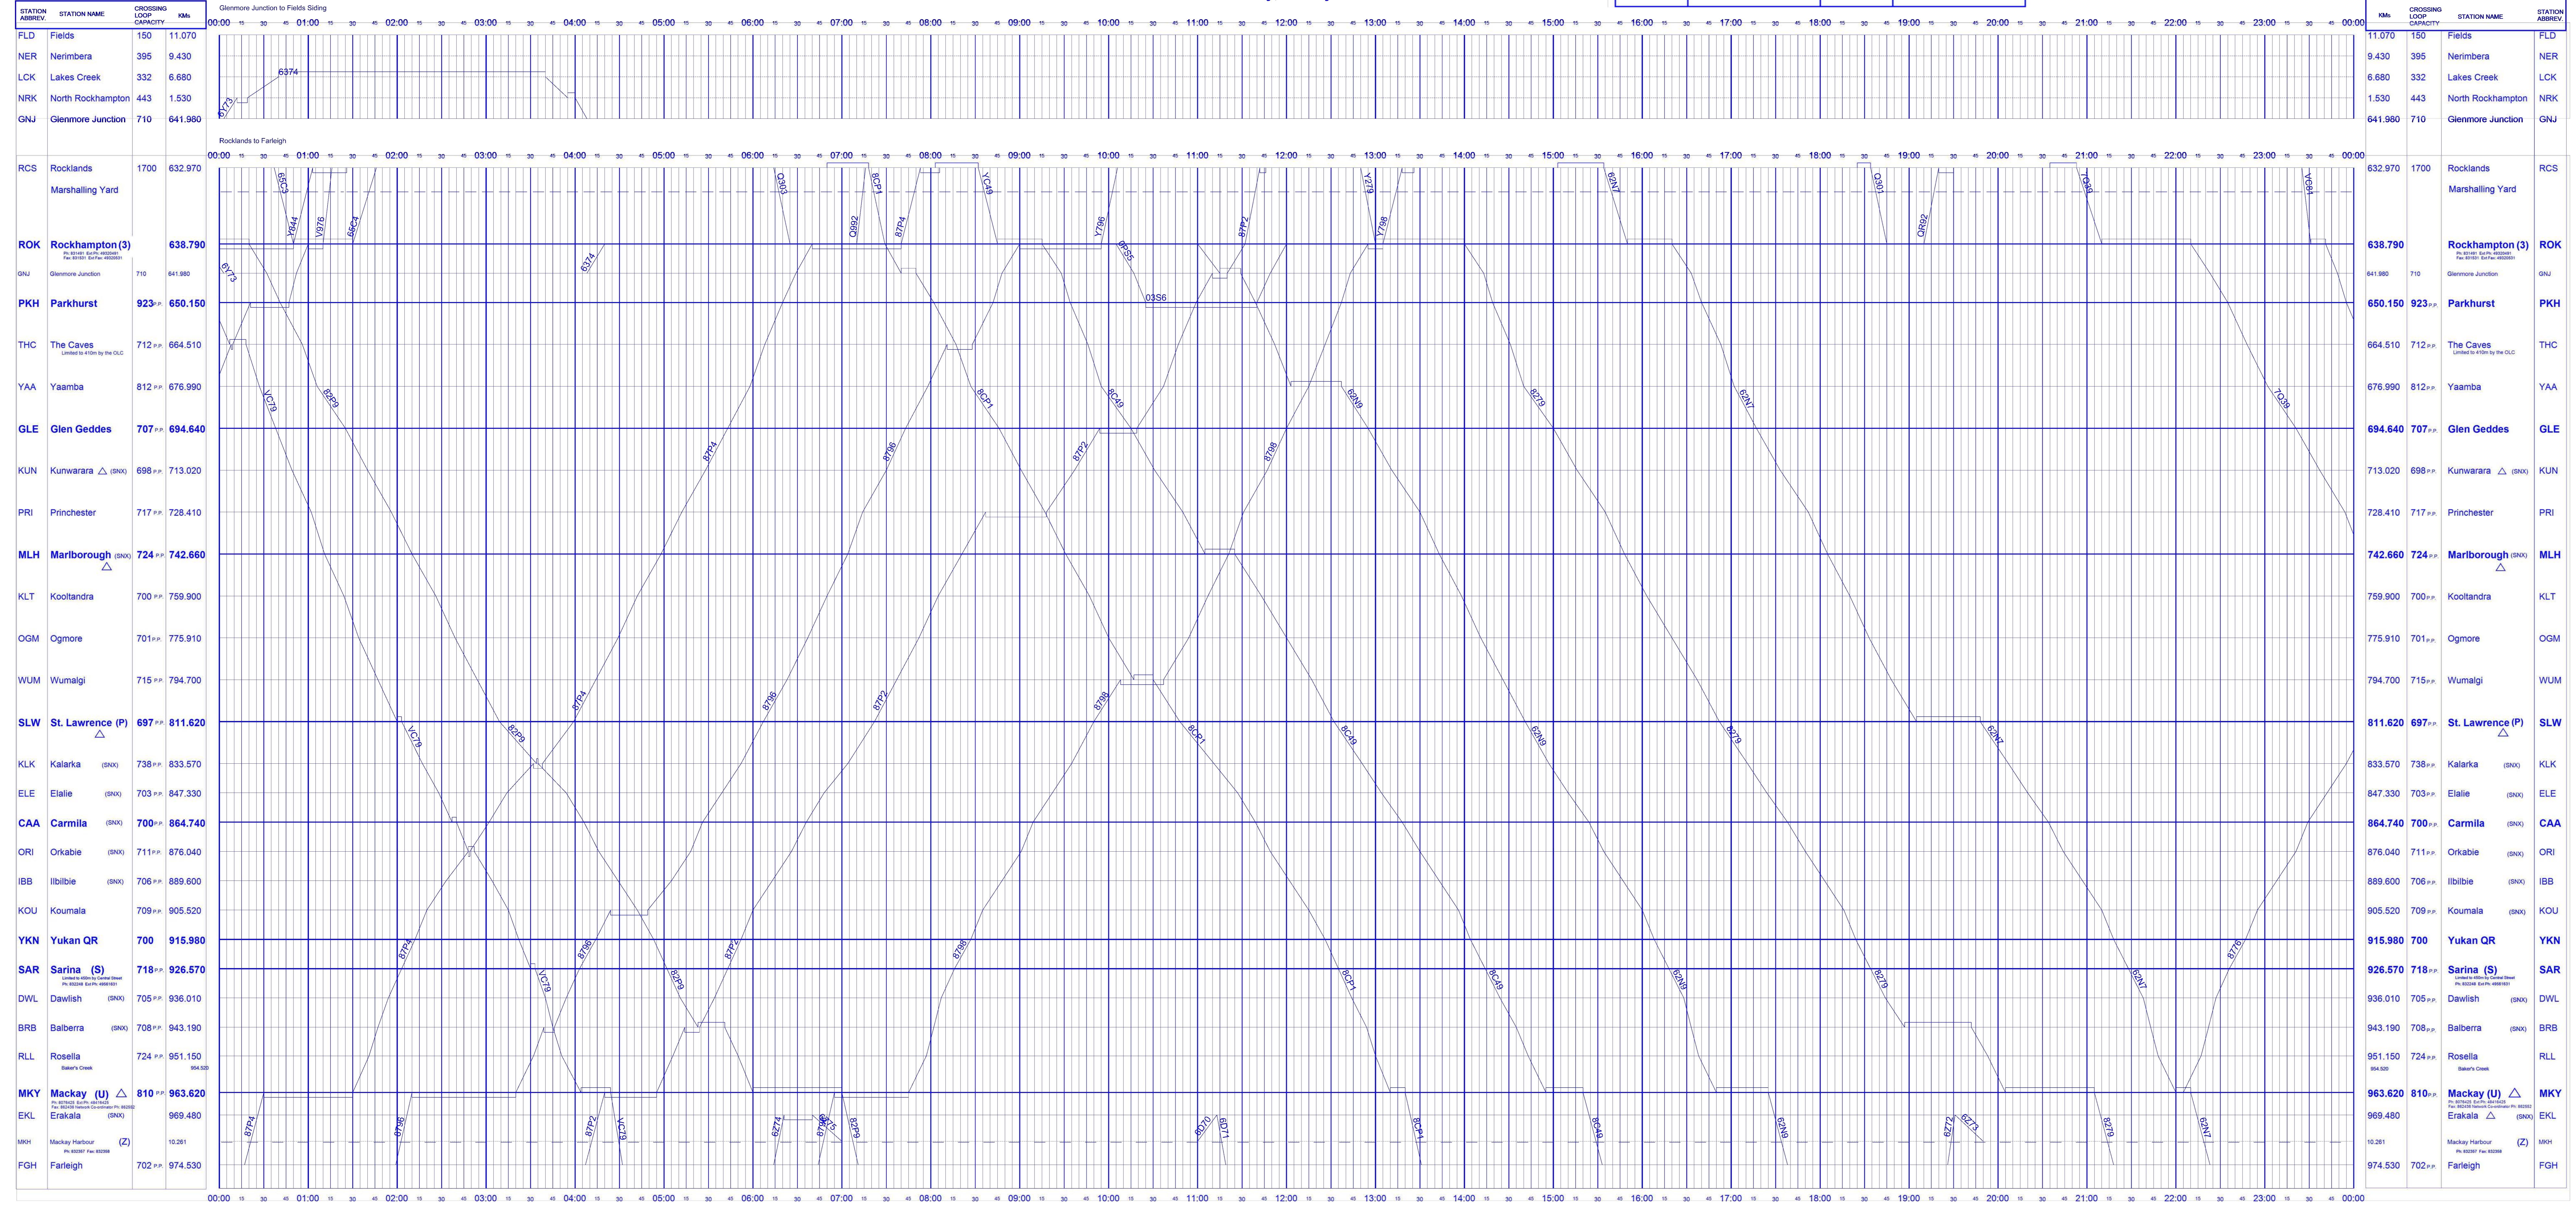

Saturday, 12 July 2025

SHIFT NUMBER	TIME OF SHIFT	SIGNATURE	SHIFT NUMBER	TIME OF SHIFT	SIGNATURE	SHIFT NUMBER	TIME OF SHIFT	SIGNATURE	SHIFT NUMBER	TIME OF SHIFT	SIGNATURE
1		PRINT	2		PRINT	3		PRINT	4		PRINT

TVSF Far South
Saturday, 12 July 2025

TIME OF SHIFT	NSO SIGNATURE	TIME OF SHIFT	NSO SIGNATURE

Saturday, 12 July 2025

Saturday, 12 July 2025

TVSF Far South

Saturday, 12 July 2025