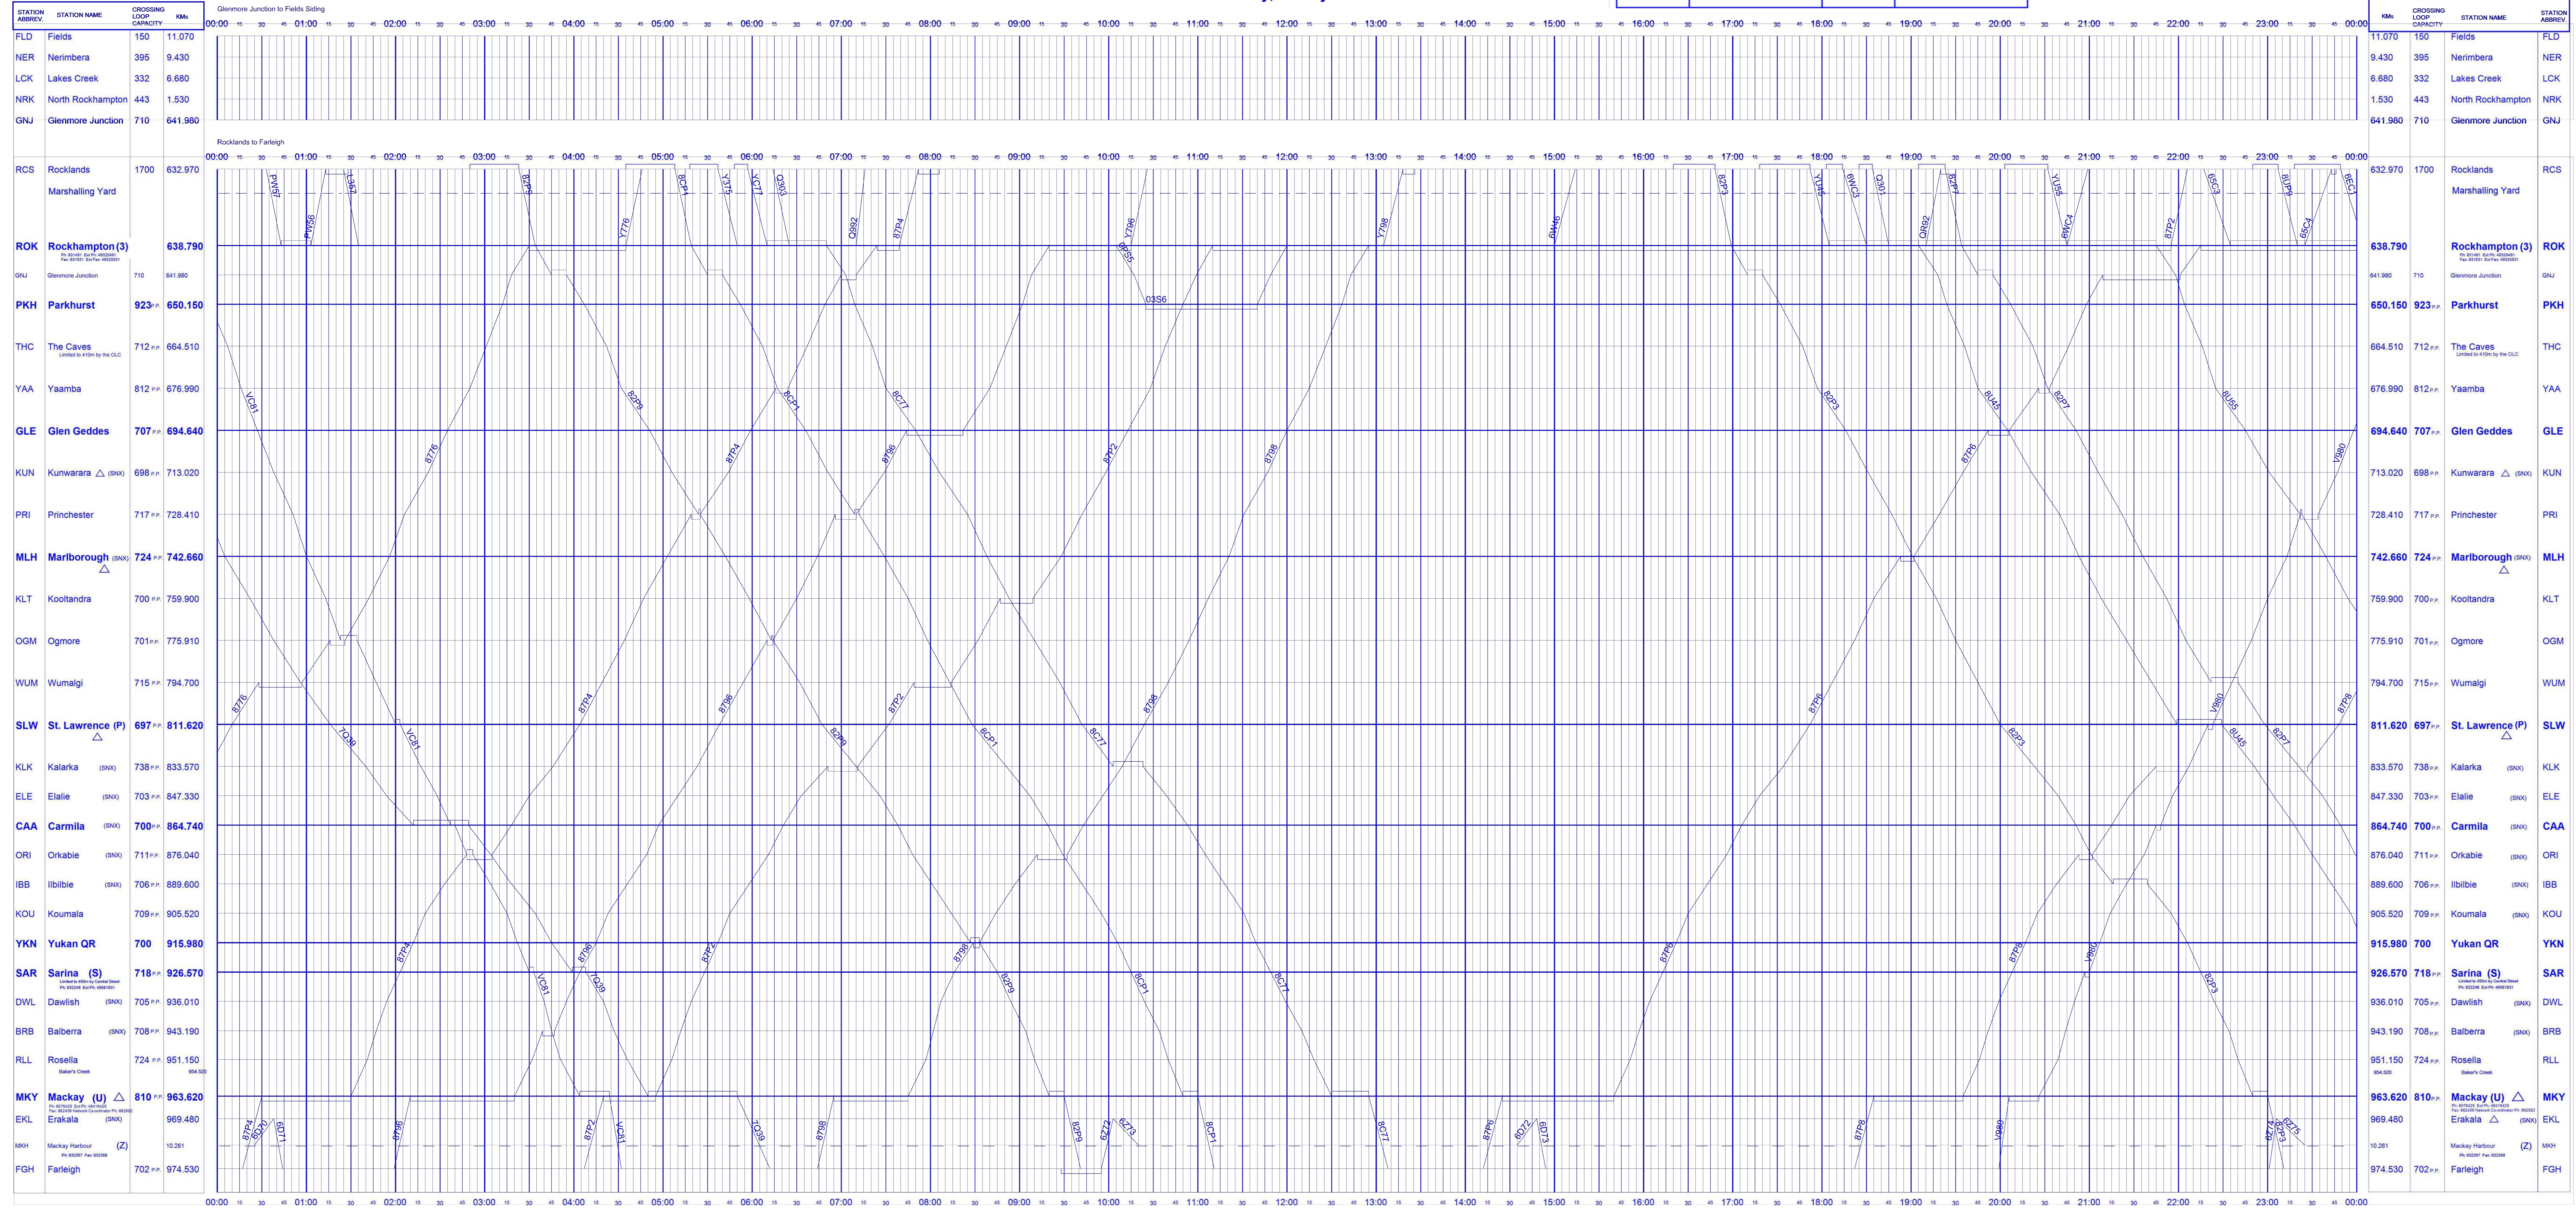

Sunday, 13 July 2025

SHIFT NUMBER	TIME OF SHIFT	SIGNATURE	SHIFT NUMBER	TIME OF SHIFT	SIGNATURE	SHIFT NUMBER	TIME OF SHIFT	SIGNATURE	SHIFT NUMBER	TIME OF SHIFT	SIGNATURE
1		PRINT	2		PRINT	3		PRINT	4		PRINT

TVSF Far South
Sunday, 13 July 2025

TIME OF SHIFT	NSO SIGNATURE	TIME OF SHIFT	NSO SIGNATURE

Sunday, 13 July 2025

Sunday, 13 July 2025

TVSF Far South

Sunday, 13 July 2025