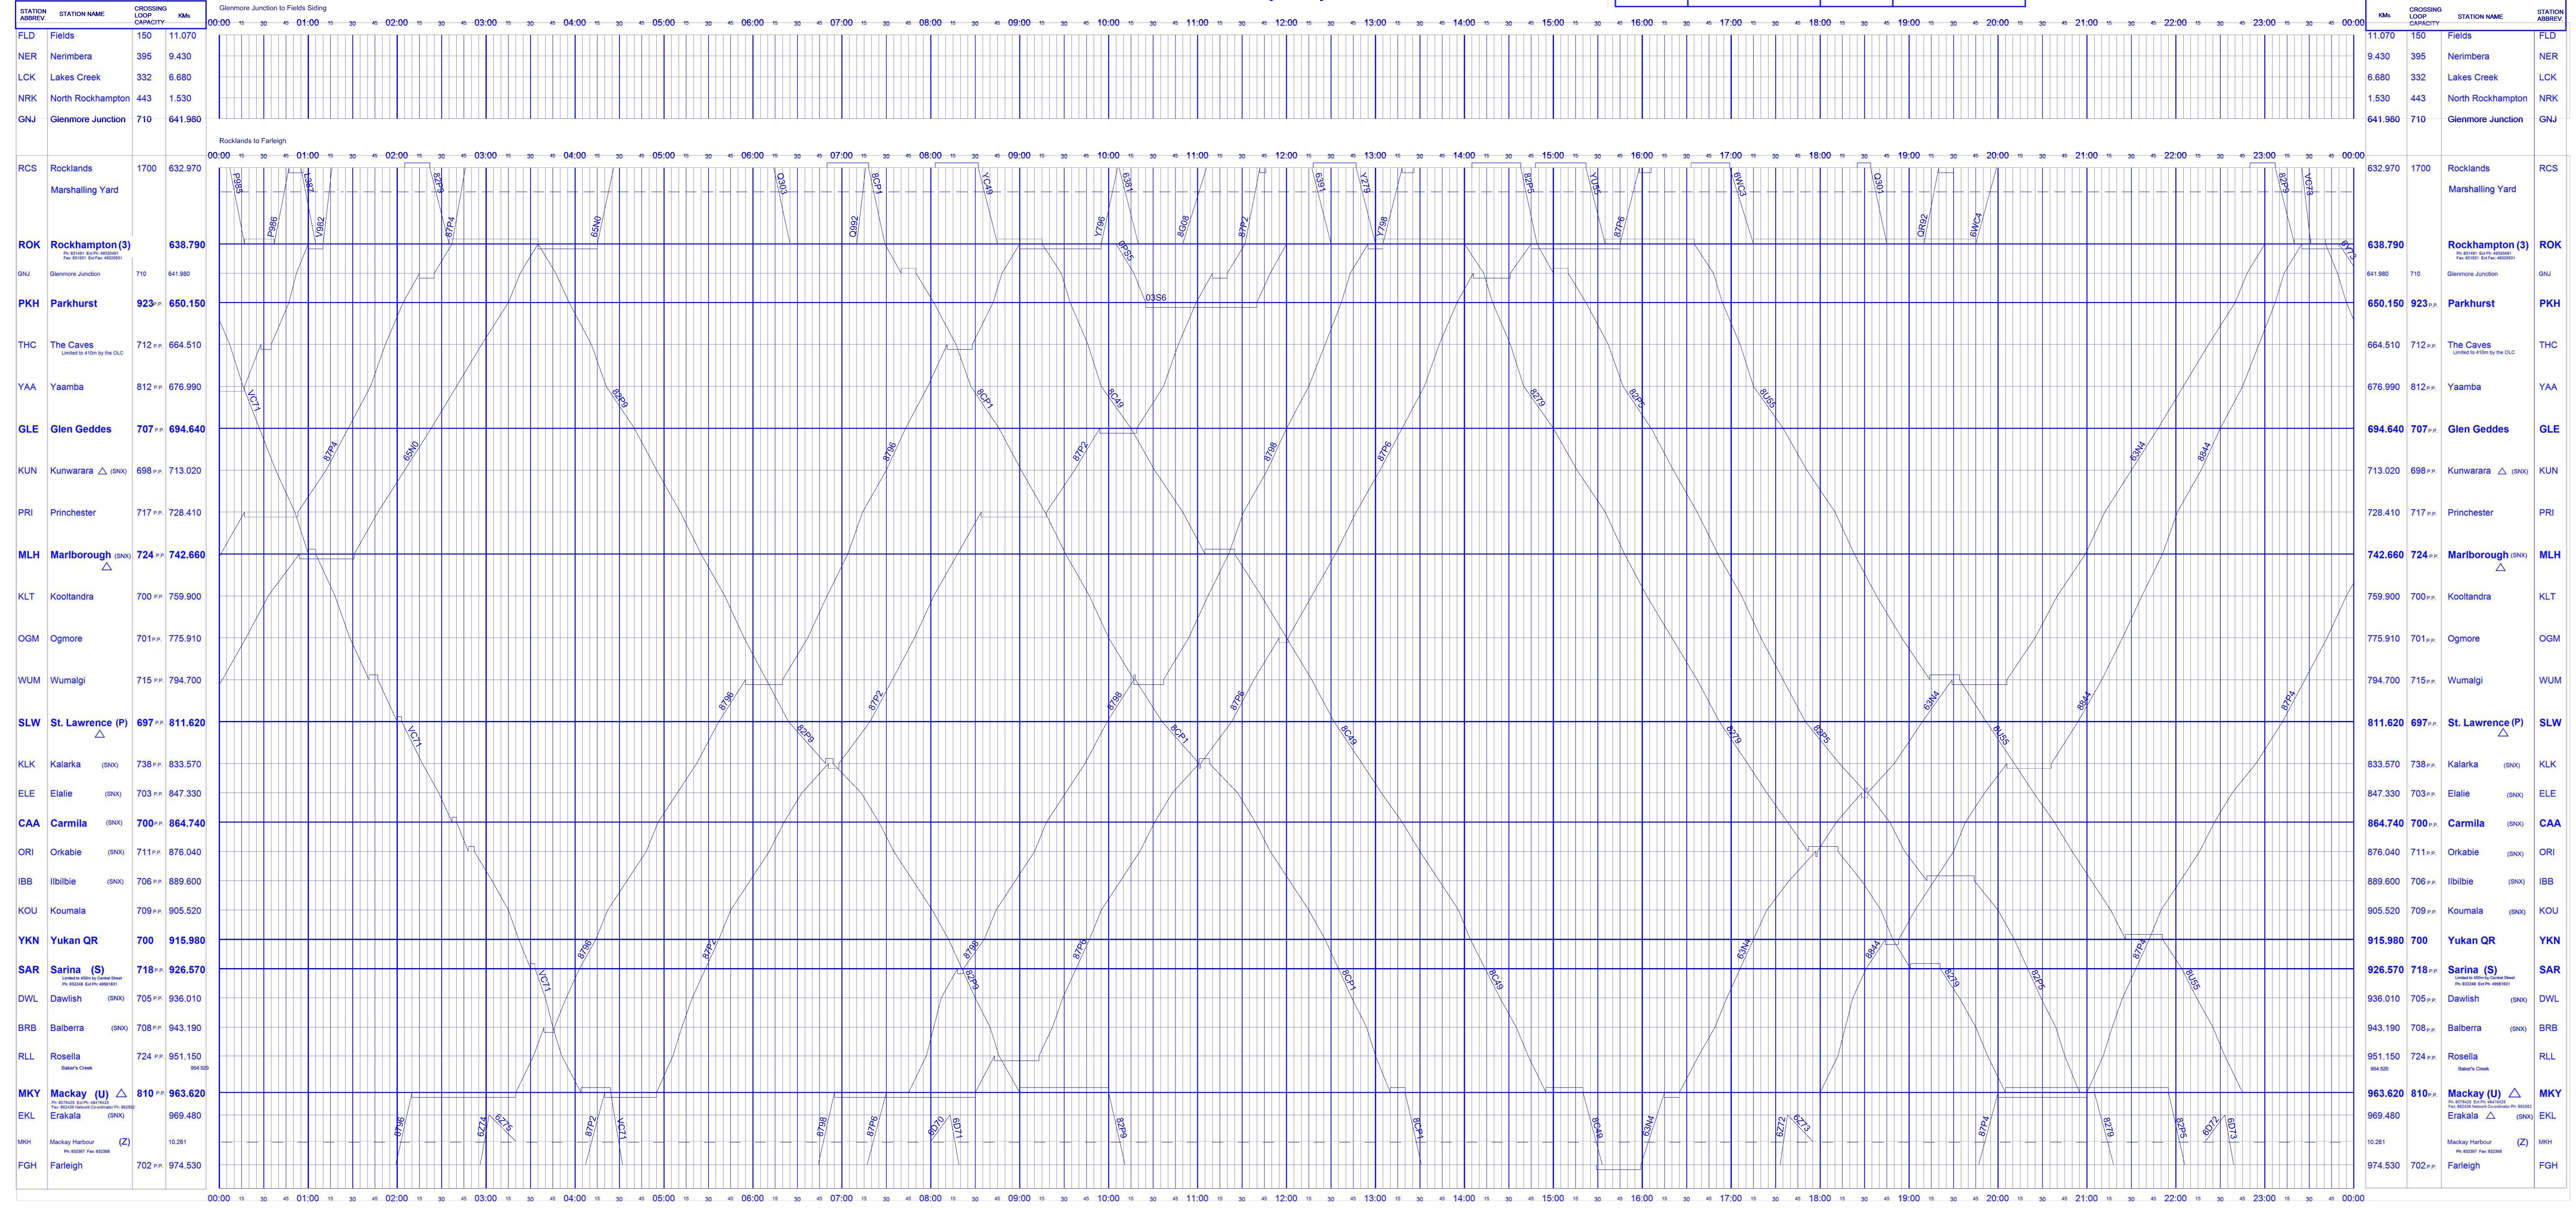

Tuesday, 8 July 2025

SHIFT NUMBER	TIME OF SHIFT	SIGNATURE	SHIFT NUMBER	TIME OF SHIFT	SIGNATURE	SHIFT NUMBER	TIME OF SHIFT	SIGNATURE	SHIFT NUMBER	TIME OF SHIFT	SIGNATURE
1		PRINT	2		PRINT	3		PRINT	4		PRINT

TVSF Far South
Tuesday, 8 July 2025

TIME OF SHIFT	NSO SIGNATURE	TIME OF SHIFT	NSO SIGNATURE

Tuesday, 8 July 2025

Tuesday, 8 July 2025

TVSF Far South

Tuesday, 8 July 2025