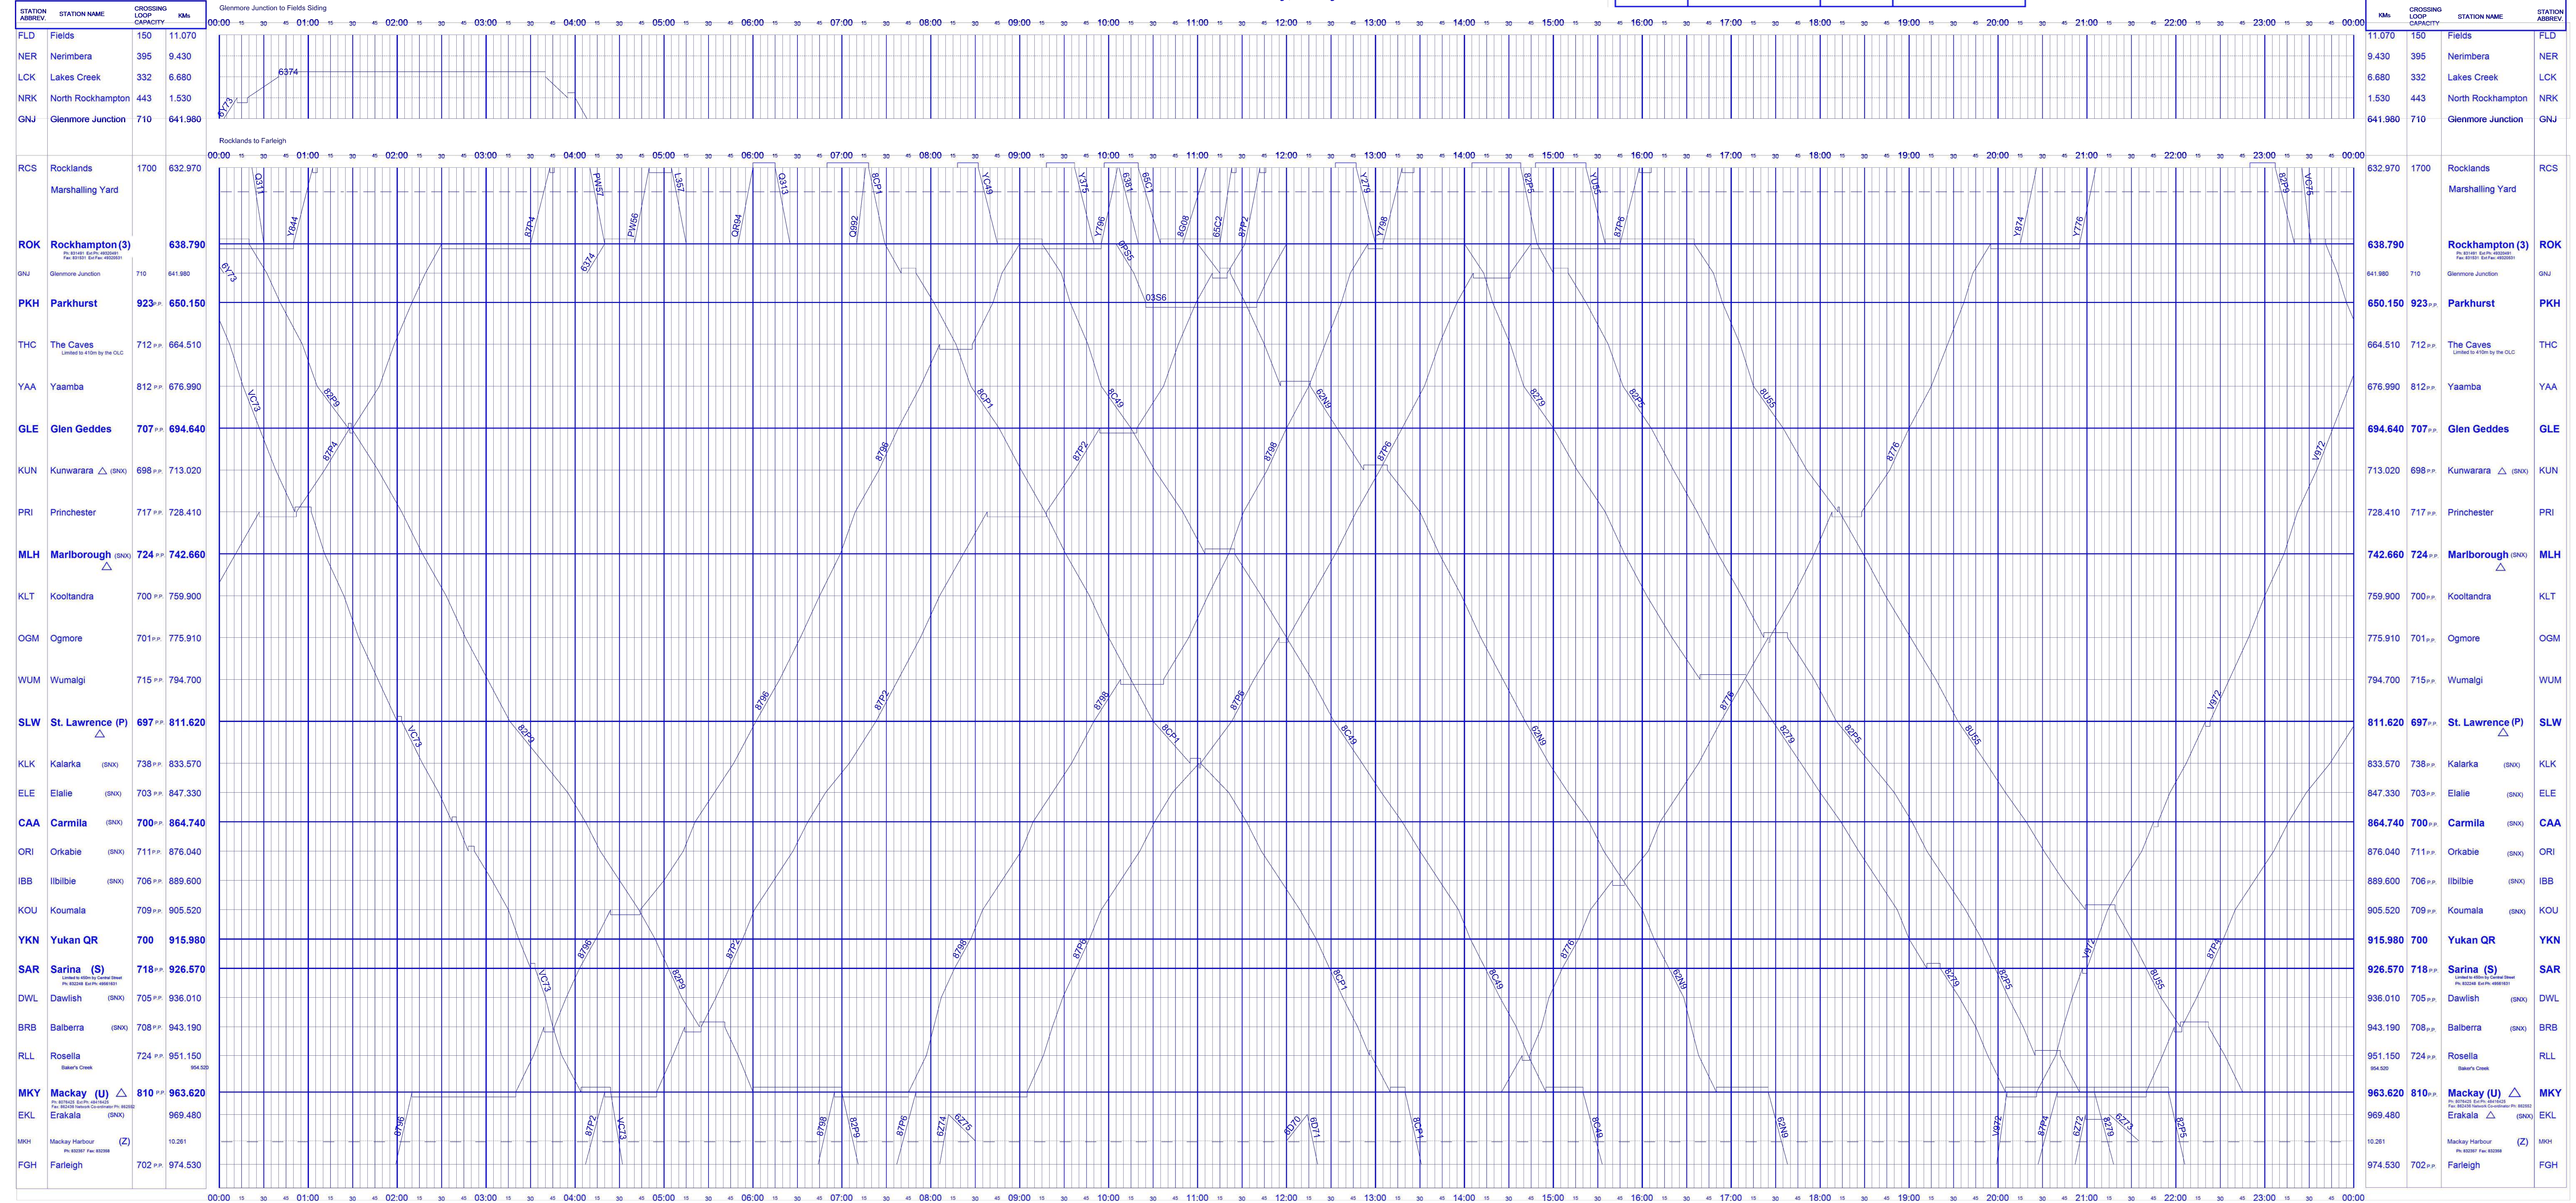

Wednesday, 9 July 2025

SHIFT NUMBER	TIME OF SHIFT	SIGNATURE	SHIFT NUMBER	TIME OF SHIFT	SIGNATURE	SHIFT NUMBER	TIME OF SHIFT	SIGNATURE	SHIFT NUMBER	TIME OF SHIFT	SIGNATURE
1		PRINT	2		PRINT	3		PRINT	4		PRINT

TVSF Far South
Wednesday, 9 July 2025

TIME OF SHIFT	NSO SIGNATURE	TIME OF SHIFT	NSO SIGNATURE

Wednesday, 9 July 2025

Wednesday, 9 July 2025

TVSF Far South

Wednesday, 9 July 2025